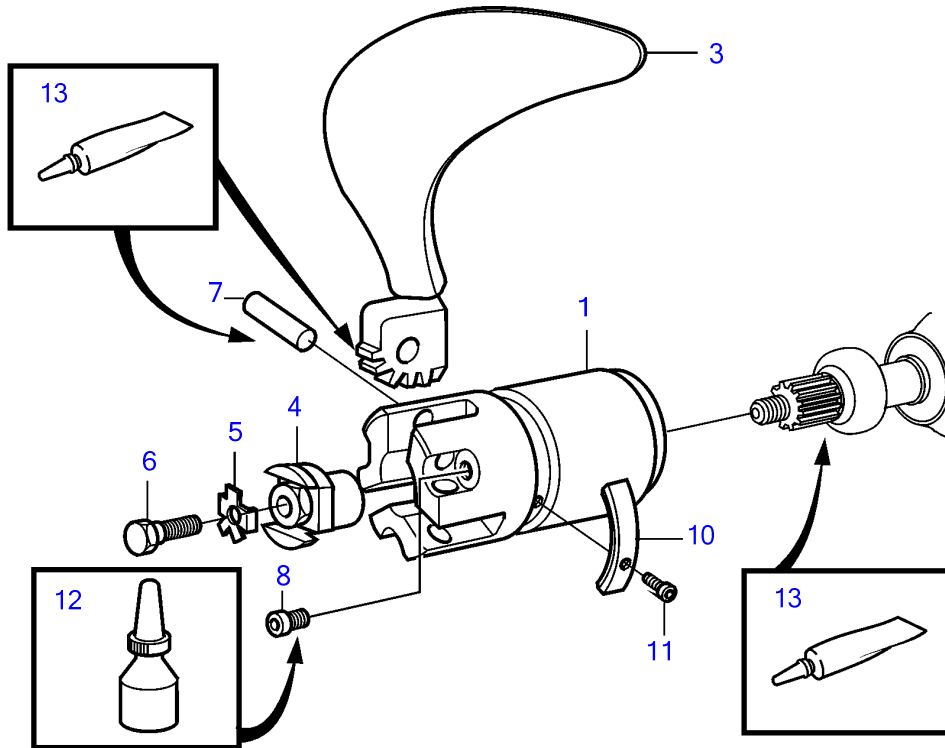

150S-A, 150S-B, 150SR-A, 150SR-B

150S-A, 150S-B, 150SR-A, 150SR-B

| REF | PART NO. | QTY | DESCRIPTION | SEE SEC. | NOTES |
|-----|----------|-----|----------------------|--------------|---|
| 1 | 3858955 | 1 | Hub kit | | S-drive (3858284) |
| | | | • Bulletin P-44-7-12 | P-44-7-12-EN | Part Numbers on 3-bladed Folding Propellers |
| 2 | 3583424 | 1 | Hub kit | | Shaft 25mm (3581262) |
| | 3583425 | 1 | Hub kit | | Shaft 30mm (3581263) |
| | 3583426 | 1 | Hub kit | | Shaft 1" (3581484) |
| | 3583427 | 1 | Hub kit | | Shaft 1 1/4" (3581485) |
| 3 | 3583382 | 1 | Propeller blade kit | | Left 14x9 (3581249) |
| | | | • Bulletin P-44-7-12 | P-44-7-12-EN | Part Numbers on 3-bladed Folding Propellers |
| 3 | 3583383 | 1 | Propeller blade kit | | Left 16x10 (3581250) |
| | 3583384 | 1 | Propeller blade kit | | Left 15x10 (3581251) |
| | 3583385 | 1 | Propeller blade kit | | Left 16x10 (3581252) |
| | 3583386 | 1 | Propeller blade kit | | Left 16x11 (3581253) |
| | 3583387 | 1 | Propeller blade kit | | Left 17x11 (3581254) |
| | 3583388 | 1 | Propeller blade kit | | Left 17x12 (3581255) |
| | 3583389 | 1 | Propeller blade kit | | Left 18x12 (3581256) |
| | 3583390 | 1 | Propeller blade kit | | Left 18x13 (3581257) |
| | 3583391 | 1 | Propeller blade kit | | Left 18x14 (3581258) |
| | 3583392 | 1 | Propeller blade kit | | Left 18x15 |
| | 3584031 | 1 | Propeller blade kit | | Left 18x16 |
| | 3583393 | 1 | Propeller blade kit | | Left 19x16 |
| | 3583409 | 1 | Propeller blade kit | | Right 14x7 |
| | 3583410 | 1 | Propeller blade kit | | Right 14x8 |
| | 3583411 | 1 | Propeller blade kit | | Right 14x9 (3581807) |
| | 3583412 | 1 | Propeller blade kit | | Right 15x9 (3581808) |
| | 3583413 | 1 | Propeller blade kit | | Right 15x10 (3581809) |
| | 3583414 | 1 | Propeller blade kit | | Right 16x10 (3581810) |
| | 3583415 | 1 | Propeller blade kit | | Right 16x11 (3581811) |
| | 3583416 | 1 | Propeller blade kit | | Right 17x11 (3581812) |
| | 3583417 | 1 | Propeller blade kit | | Right 17x12 (3581813) |
| | 3583418 | 1 | Propeller blade kit | | Right 18x12 (3581814) |
| | 3583419 | 1 | Propeller blade kit | | Right 18x13 (3581815) |
| | 3583420 | 1 | Propeller blade kit | | Right 18x14 (3581816) |
| 4 | 3584466 | 1 | Propeller nut | | Included in hub kit, (3851993) |
| 5 | 3851994 | 1 | Lock washer | | Included in hub kit |
| 6 | 946730 | 1 | Hexagon screw | | Included in hub kit |
| 7 | 3581243 | 3 | Shaft | | Included in hub kit |
| 8 | 963695 | 3 | Hex. socket screw | | Included in hub kit |
| 9 | 3581246 | 3 | Screw | | Included in hub kit |
| 10 | 3858399 | 1 | Zinc anode kit | | Included in hub kit |
| | 3858400 | 1 | Magnesium anode kit | | |
| 11 | 963677 | 3 | • Hex. socket screw | | |
| 12 | 1161053 | 1 | Locking fluid | | 10ml, Included in hub kit |
| 13 | 828250 | 1 | Lubricating grease | | 25G, Included in propeller blade kit |
| | | | • Bulletin P-18-4-6 | P-18-4-6-EN | Water resistant grease for grease gun |
| 14 | 873473 | 1 | Nut | | M16 |
| | 873486 | 1 | Nut | | M20 |
| 15 | 873475 | 1 | Tab washer | | M16 |
| | 873488 | 1 | Tab washer | | M20 |