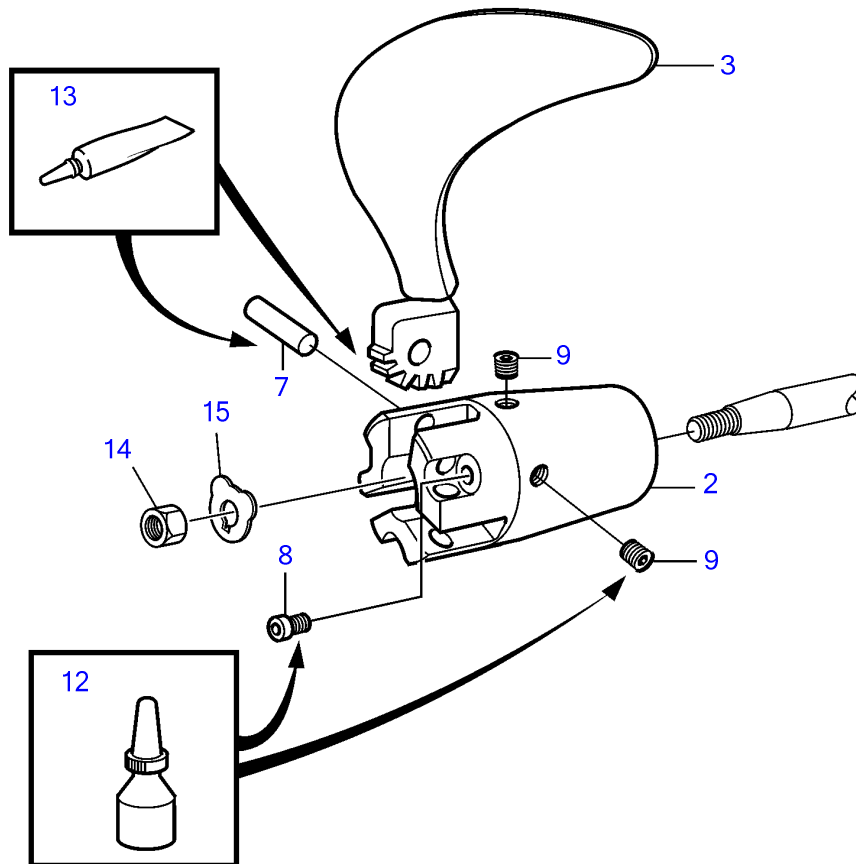

150S-A, 150S-B, 150SR-A, 150SR-B

150S-A, 150S-B, 150SR-A, 150SR-B

| REF | PART NO. | QTY | DESCRIPTION | SEE SEC. | NOTES |
|-----|----------|-----|----------------------|--------------|---|
| 1 | 3858955 | 1 | Hub kit | | S-drive (3858284) |
| | | | • Bulletin P-44-7-12 | P-44-7-12-EN | Part Numbers on 3-bladed Folding Propellers |
| 2 | 3583424 | 1 | Hub kit | | Shaft 25mm (3581262) |
| | 3583425 | 1 | Hub kit | | Shaft 30mm (3581263) |
| | 3583426 | 1 | Hub kit | | Shaft 1" (3581484) |
| | 3583427 | 1 | Hub kit | | Shaft 1 1/4" (3581485) |
| 3 | 3583382 | 1 | Propeller blade kit | | Left 14x9 (3581249) |
| | | | • Bulletin P-44-7-12 | P-44-7-12-EN | Part Numbers on 3-bladed Folding Propellers |
| 3 | 3583383 | 1 | Propeller blade kit | | Left 16x10 (3581250) |
| | 3583384 | 1 | Propeller blade kit | | Left 15x10 (3581251) |
| | 3583385 | 1 | Propeller blade kit | | Left 16x10 (3581252) |
| | 3583386 | 1 | Propeller blade kit | | Left 16x11 (3581253) |
| | 3583387 | 1 | Propeller blade kit | | Left 17x11 (3581254) |
| | 3583388 | 1 | Propeller blade kit | | Left 17x12 (3581255) |
| | 3583389 | 1 | Propeller blade kit | | Left 18x12 (3581256) |
| | 3583390 | 1 | Propeller blade kit | | Left 18x13 (3581257) |
| | 3583391 | 1 | Propeller blade kit | | Left 18x14 (3581258) |
| | 3583392 | 1 | Propeller blade kit | | Left 18x15 |
| | 3584031 | 1 | Propeller blade kit | | Left 18x16 |
| | 3583393 | 1 | Propeller blade kit | | Left 19x16 |
| | 3583409 | 1 | Propeller blade kit | | Right 14x7 |
| | 3583410 | 1 | Propeller blade kit | | Right 14x8 |
| | 3583411 | 1 | Propeller blade kit | | Right 14x9 (3581807) |
| | 3583412 | 1 | Propeller blade kit | | Right 15x9 (3581808) |
| | 3583413 | 1 | Propeller blade kit | | Right 15x10 (3581809) |
| | 3583414 | 1 | Propeller blade kit | | Right 16x10 (3581810) |
| | 3583415 | 1 | Propeller blade kit | | Right 16x11 (3581811) |
| | 3583416 | 1 | Propeller blade kit | | Right 17x11 (3581812) |
| | 3583417 | 1 | Propeller blade kit | | Right 17x12 (3581813) |
| | 3583418 | 1 | Propeller blade kit | | Right 18x12 (3581814) |
| | 3583419 | 1 | Propeller blade kit | | Right 18x13 (3581815) |
| | 3583420 | 1 | Propeller blade kit | | Right 18x14 (3581816) |
| 4 | 3584466 | 1 | Propeller nut | | Included in hub kit, (3851993) |
| 5 | 3851994 | 1 | Lock washer | | Included in hub kit |
| 6 | 946730 | 1 | Hexagon screw | | Included in hub kit |
| 7 | 3581243 | 3 | Shaft | | Included in hub kit |
| 8 | 963695 | 3 | Hex. socket screw | | Included in hub kit |
| 9 | 3581246 | 3 | Screw | | Included in hub kit |
| 10 | 3858399 | 1 | Zinc anode kit | | Included in hub kit |
| | 3858400 | 1 | Magnesium anode kit | | |
| 11 | 963677 | 3 | • Hex. socket screw | | |
| 12 | 1161053 | 1 | Locking fluid | | 10ml, Included in hub kit |
| 13 | 828250 | 1 | Lubricating grease | | 25G, Included in propeller blade kit |
| | | | • Bulletin P-18-4-6 | P-18-4-6-EN | Water resistant grease for grease gun |
| 14 | 873473 | 1 | Nut | | M16 |
| | 873486 | 1 | Nut | | M20 |
| 15 | 873475 | 1 | Tab washer | | M16 |
| | 873488 | 1 | Tab washer | | M20 |