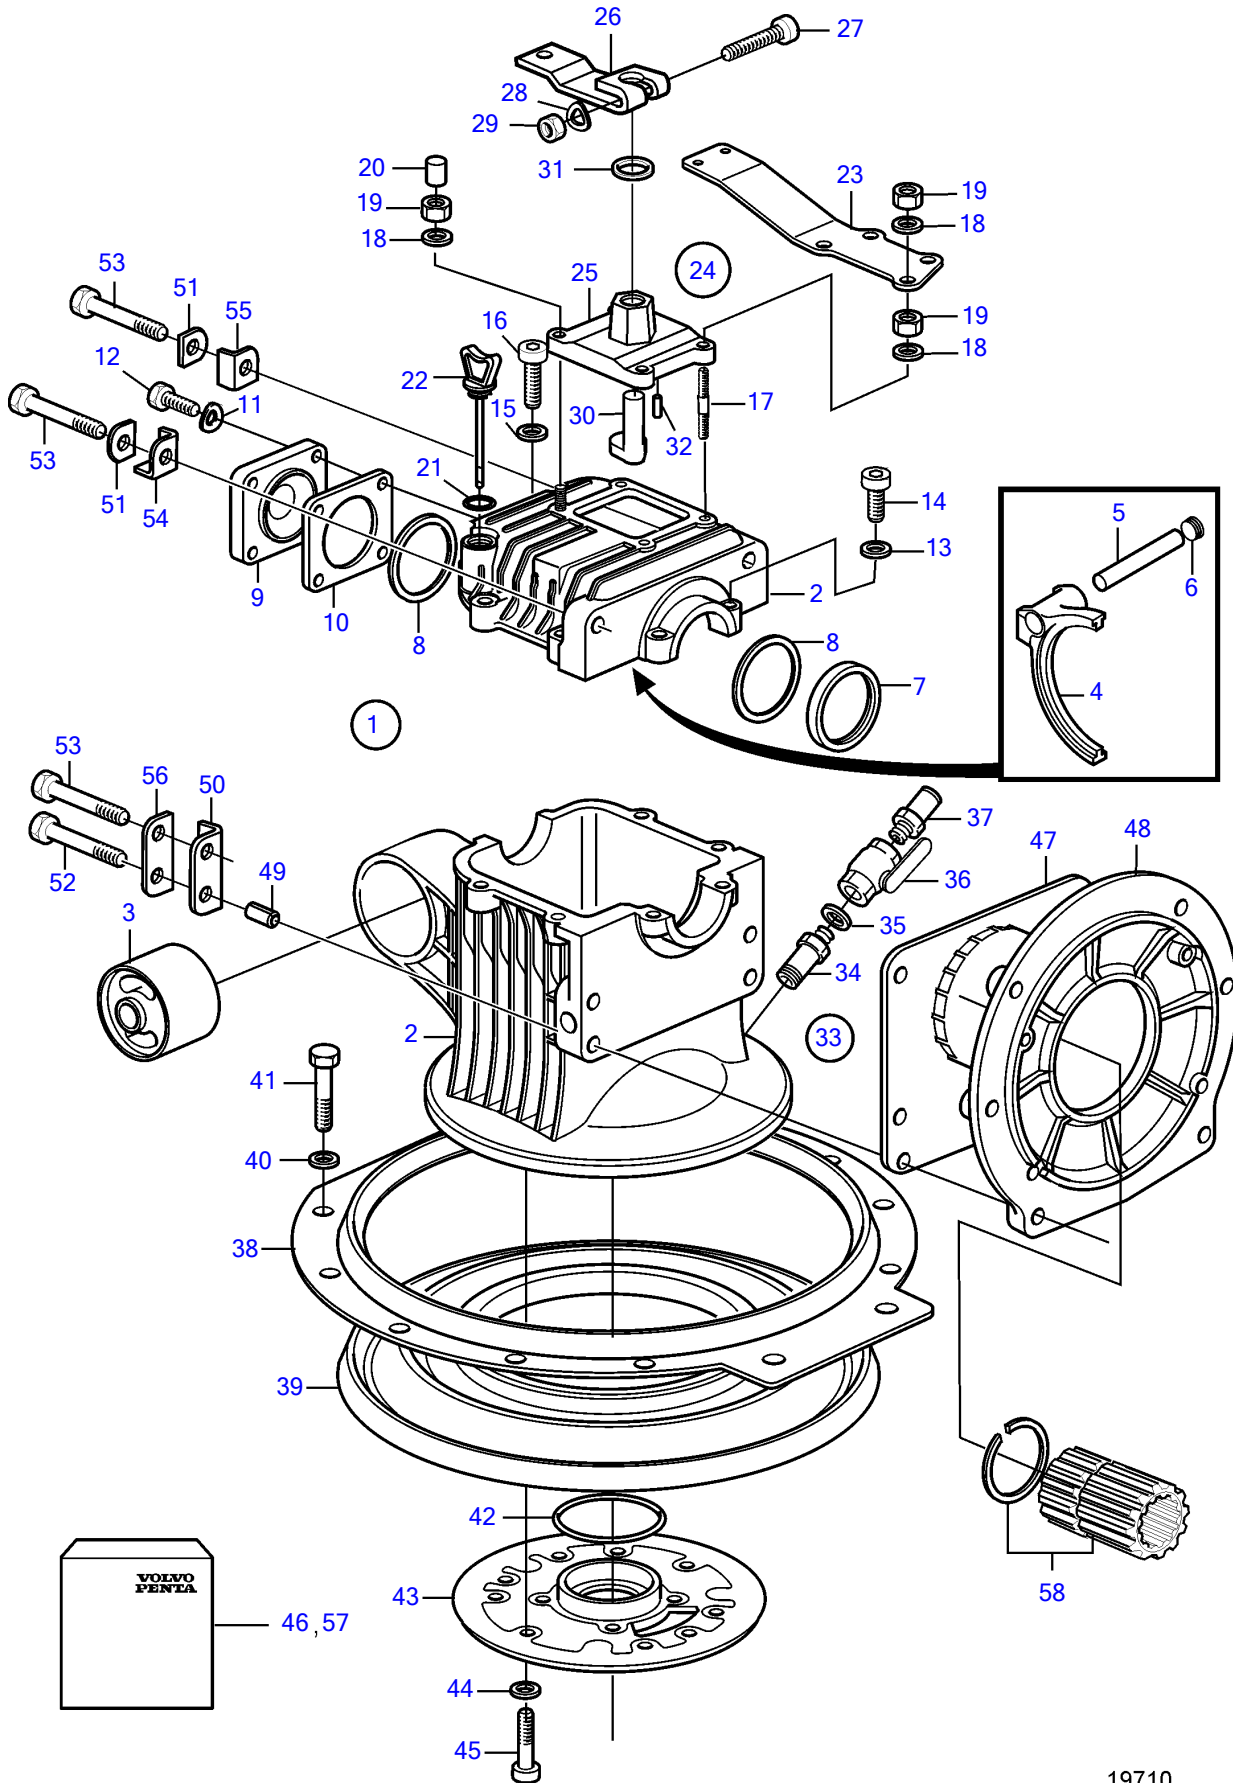

MS25S-A, MS25SR-A

MS25S-A, MS25SR-A

REF	PART NO.	QTY	DESCRIPTION	SEE SEC.	NOTES
1	3583352	1	Upper gear		
			•	4762	
2	3583491	1	• Housing		
3	3583321	1	• Rubber bushing		Replaced by 3586700
	3586700	1	• Rubber bushing		
4	3582551	1	• Shift yoke		Replaced by service kit 40005267
	40005267	1	• Gear changing unit, shift mechanism		Includes shift mechanism 3849903, shaft 3849909 and fork 3593595.
5	3582463	1	• Fork shaft		Replaced by service kit 40005267
6	3581973	1	• Plug		
7	3583322	1	• Sealing		
8	948298	X	• Shim		
	948299	X	• Shim		
	3582568	X	• Shim		TH=0,20mm
	3582568	X	• Shim		TH=0,30mm
	948300	X	• Shim		TH=0,50mm, (3582569)
9	3582922	1	• Cover		
10	3582557	1	• Gasket		
11	941907	4	• Spring washer		
12	955294	4	• Hexagon screw		
13	941907	6	• Spring washer		
14	955298	6	• Hexagon screw		
15	941907	2	• Spring washer		
16	959229	2	• Hex. socket screw		
17	980289	4	• Stud		
18	941907	6	• Spring washer		
19	955782	6	• Hexagon nut		
20		2	• Protecting cap		
21	3582203	1	• O-ring		
22	3582201	1	• Dipstick		
23	3586718	1	• Bracket		
24		1	• Shift mechanism		
25	3582550	1	• • Cover		
26	3586320	1	• • Engagement lever		
27	955298	1	• • Hexagon screw		
28	941907	1	• • Spring washer		
29	955782	1	• • Hexagon nut		
30	3581969	1	• • Cam		
31	3581966	1	• • Sealing		
32		1	• • Locating pin		
33		1	• Drain cock		
34	3583431	1	• • Nipple		
35	947626	1	• • Gasket		
36	1140097	1	• • Ball valve		
37	3583432	1	• • Nipple		
38	3586701	1	Tensioning ring		(873126)
39	21389074	1	Rubber bellows		
			•	35925	
40	941670	10	Washer		
41	946541	10	Hex. socket screw		
42	3582870	1	O-ring		
43	3582892	1	Intermediate section		MS25S
	3583323	1	Cover		MS25SR
	3817155	1	Intermediate plate		MS25S, Spare part design.
	3818296	1	Intermediate plate		MS25SR, Spare part design.
44	941670	3	Washer		
45	946541	3	Hex. socket screw		
46	877362	1	Mounting kit		
47	3583356	1	Isolation plate		Included in kit 877369.
48	3583355	1	Flange		
49	3583361	1	Insulating bushing		Included in kit 877369.
50	3583359	2	Insulating washer		Included in kit 877369.
51	3583357	2	Insulating washer		Included in kit 877369.

7748570-44-4761

19710

Upd:2014-06-27

120S-A, 120S-B, 120S-D, 120S-E, MS25S-A, MS25SR-A

VOLVO
PENTA