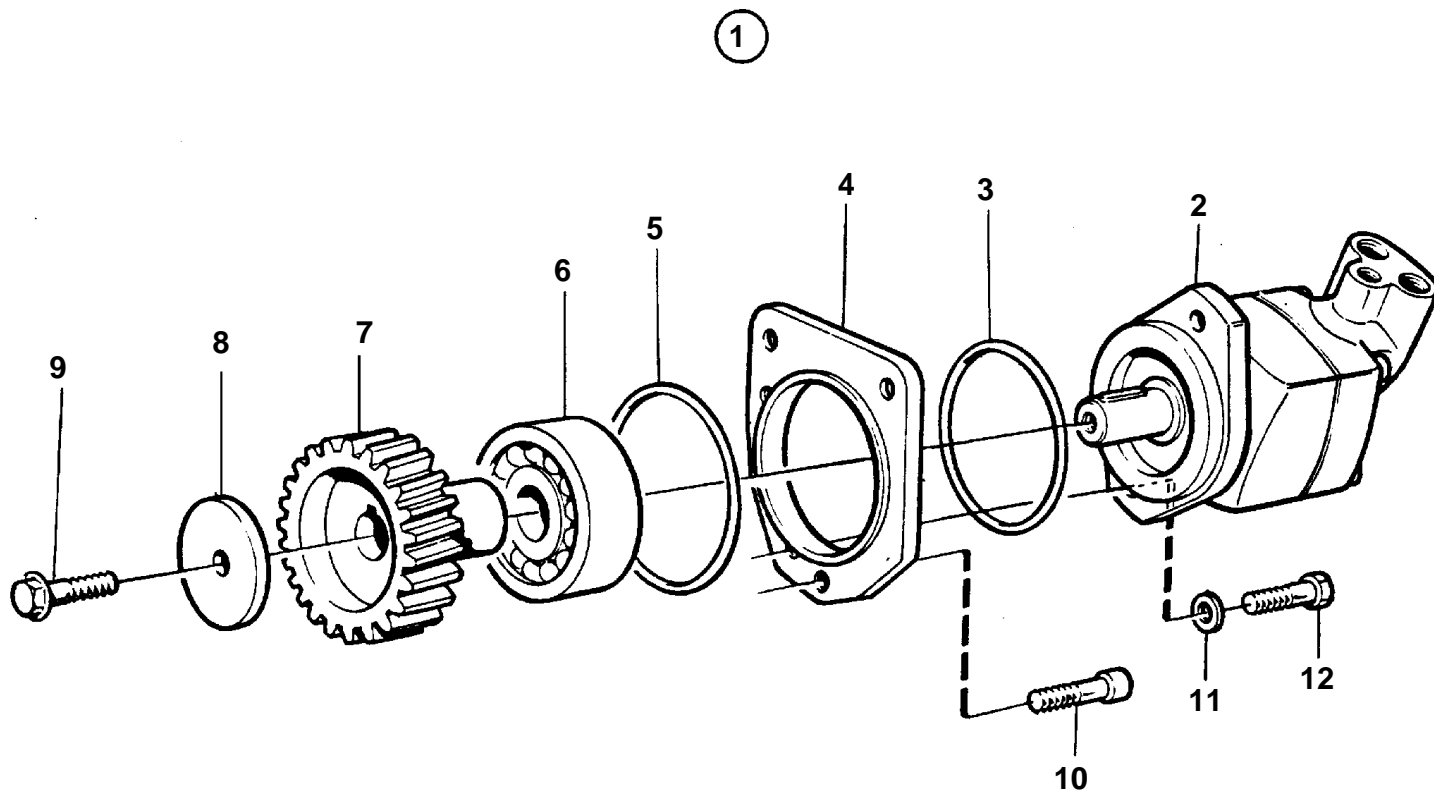

TWD610P, TWD710P, TAD730P

15702

TWD610P, TWD710P, TAD730P

REF	PART NO.	QTY	DESCRIPTION	NOTES
1		1	Connector kit	Not for hydraulic pump supplied by Volvo Penta.
2		1	Hydraulic pump	
3	976507	1	O-ring	80x1,6mm
4	3825094	1	Flange	
5	975610	1	O-ring	114,5x3mm
6	11016	1	Ball bearing	
7	3825095	1	Gear	
8	945583	1	Washer	
9	946173	1	Flange screw	
10		3	Screw	
11	955898	2	Washer	
12		2	Screw	