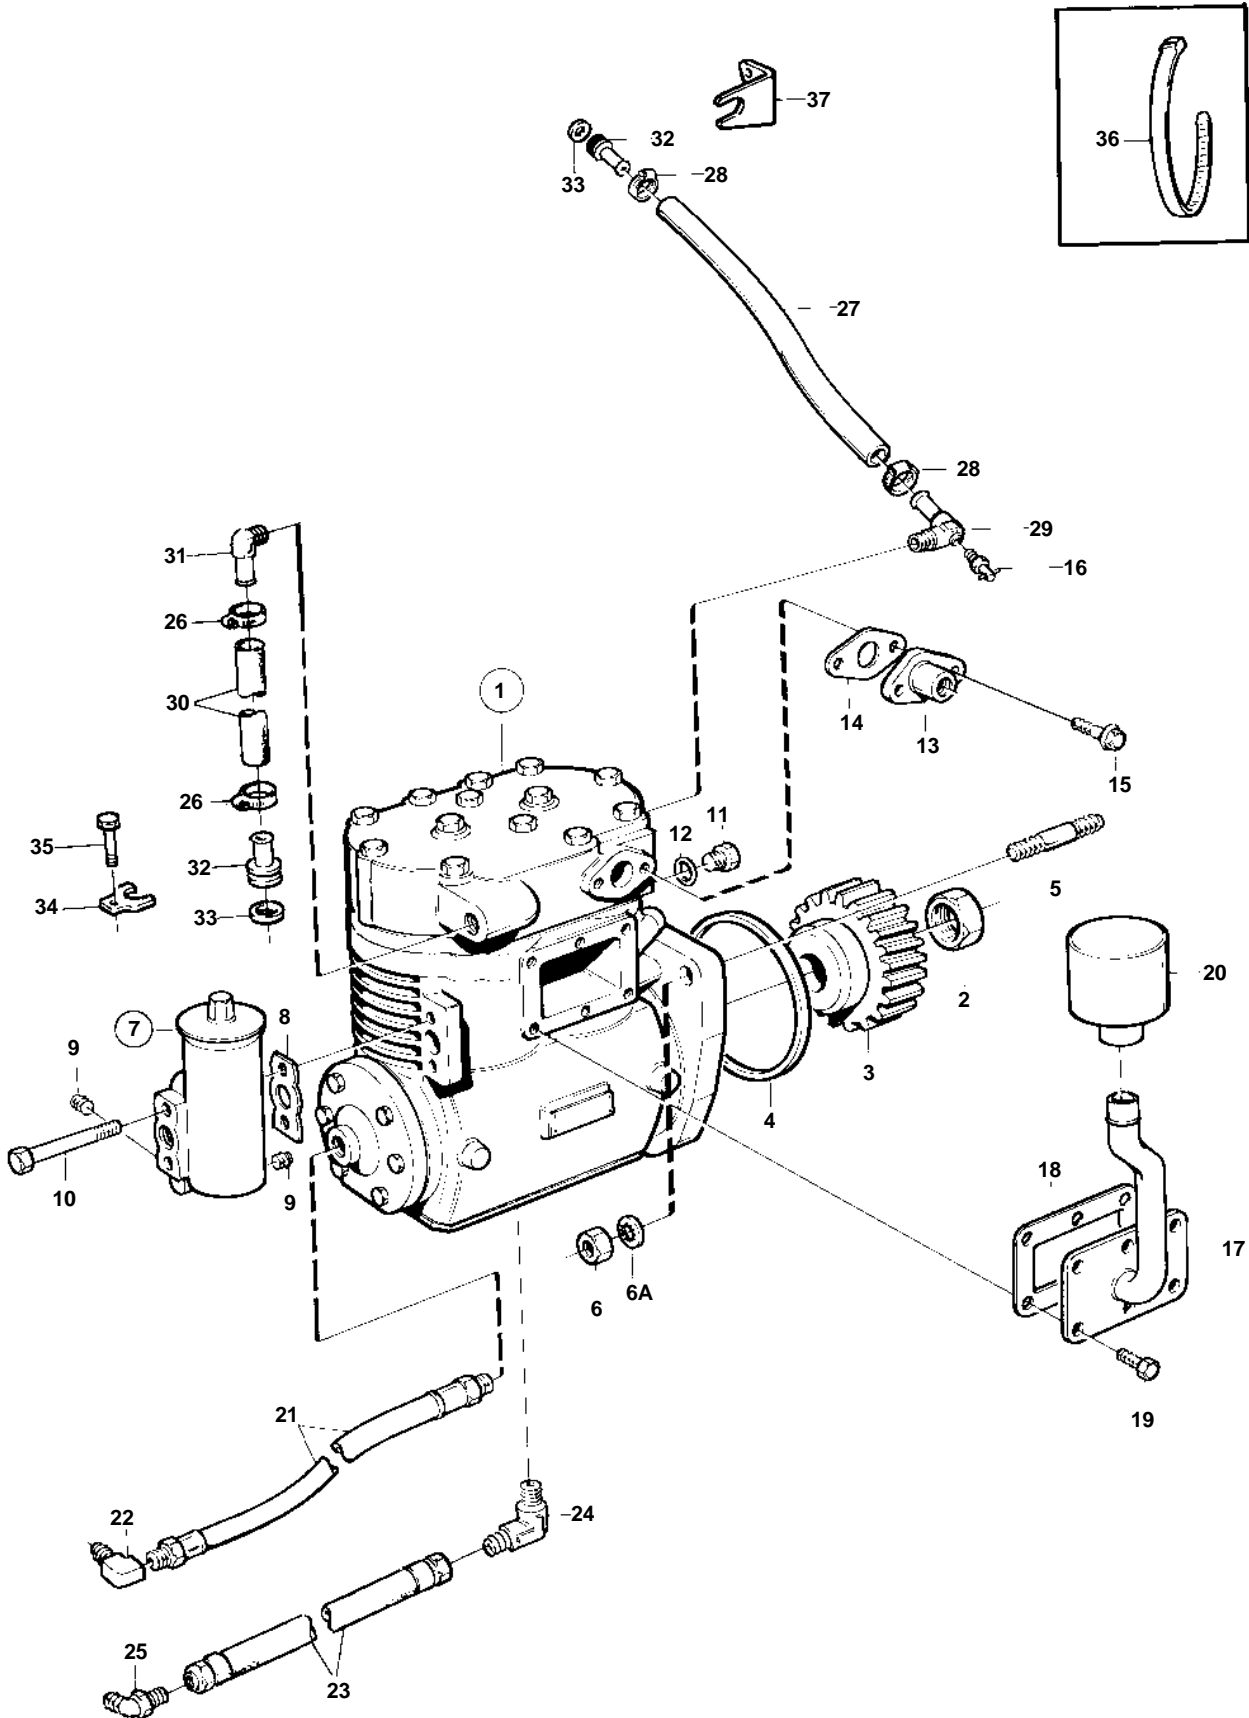

TWD710P, TAD730P

11585

## TWD710P, TAD730P

REF	PART NO.	QTY	DESCRIPTION	SEE SEC.	NOTES
1	1590264	1	Compressor		REPLACED BY 1612335
				1832	
	1612335	1	Compressor		REPLACED BY 1080437
				1832	
	1080437	1	Compressor		E.U=3803136
	3803136	1	Compressor, exch, exch		E.U=3803136
				1832	
	3090471	1	· Repair kit · Remaining comps.not spec		
2	1518355	1	· Nut		
3	478289	1	Gear		NITRO
			· Bulletin 45-01	45-01-EN	Timing Gears, 71, 100, 121
3	423087	1	Gear		
			· Bulletin 45-01	45-01-EN	Timing Gears, 71, 100, 121
4	975610	1	O-ring		
5	967951	3	Stud		
6	971073	3	Nut		
6A	941911	3	Spring washer		
7	1503492	1	Regulator		Replaced by regulator3944253 and 2 ea spacer washer 946048.
			· Comps. not spec.		
	3944253	1	Regulator		
			· Comps. not spec.		
8	1626068	1	Gasket		(324042)
9	479979	5	Plug		(191026)
10	965218	2	Screw		
11	960628	1	Plug		
12	957173	1	Gasket		
13	330634	1	Flange		
14	1619957	1	Gasket		
15	945444	2	Flange screw		
16	966871	1	Tap		
17	864938	1	Air inlet		
18	3028016	1	Gasket		
19	965175	6	Screw		
20	8152009	1	Filter		
21	1507501	1	Hose		
22	180009	1	Nipple		
23	966600	1	Hose		L=250mm
24	944276	1	Nipple		
25	334596	1	Nipple		
26	943472	X	Hose clamp		
27	941522	1	Hose		L=570mm
28	943472	2	Hose clamp		
29	192531	1	Nipple		
30	941522	1	Hose		L=430mm
31	961603	1	Elbow nipple		
32	849227	2	Hose coupling		
33	471626	2	Sealing ring		
34	849110	1	Brace		
35	965175	1	Screw		
36	948211	1	Strip clamp		
37	849397	1	Bracket		