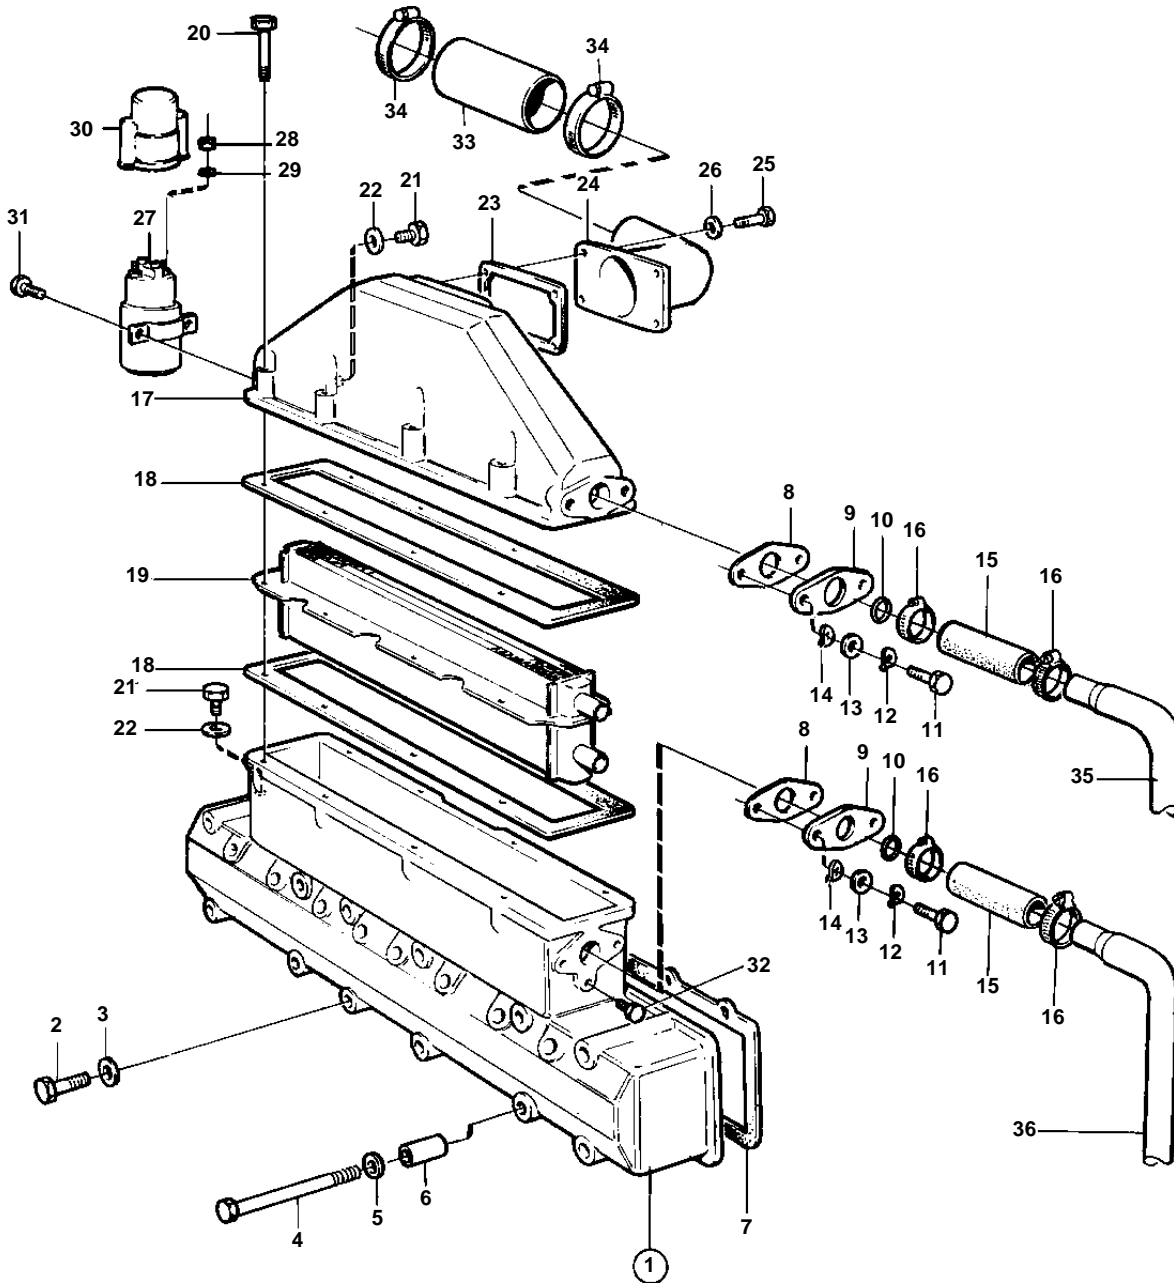

TWD710P

11341

TWD710P

REF	PART NO.	QTY	DESCRIPTION	SEE SEC.	NOTES
1		1	Inlet pipe		
				1391	
2	965183	18	Flange screw		L=90mm
3	941907	18	Spring washer		
4	955310	2	Screw		L=130mm
5	976944	2	Washer		
6	848229	2	Sleeve		L=31mm
7	424612	2	Gasket		
8	862619	2	Gasket		
9	846896	2	Flange		
10	925057	2	Rubber ring		
11	955273	4	Screw		
12	941906	4	Spring washer		
13	976943	4	Washer		
14	949607	4	Spring washer		
15	952969	2	Rubber hose		
16	943473	4	Hose clamp		
17	849429	1	Cover		
18	845515	2	Gasket		
19	863489	1	Insert		
20	965181	8	Screw		
21	947107	2	Flange screw		
22	957171	2	Gasket		
23	862620	1	Gasket		
24	846793	1	Connection pipe		
25	955273	4	Screw		
26	941906	4	Spring washer		
27	873962	1	Relay		24V
	872242	1	Relay		12V
28	17624	2	· Nut		M8
	955780	2	· Nut		M5
29	955894	2	· Washer		
30	1581123	1	Cover		
31	955244	2	Screw		
32	479979	1	Plug		
33		1	Hose	1551	
34	943479	2	Hose clamp		
35		1	Pipe, therm. housing		
36		1	Pipe, water pump		