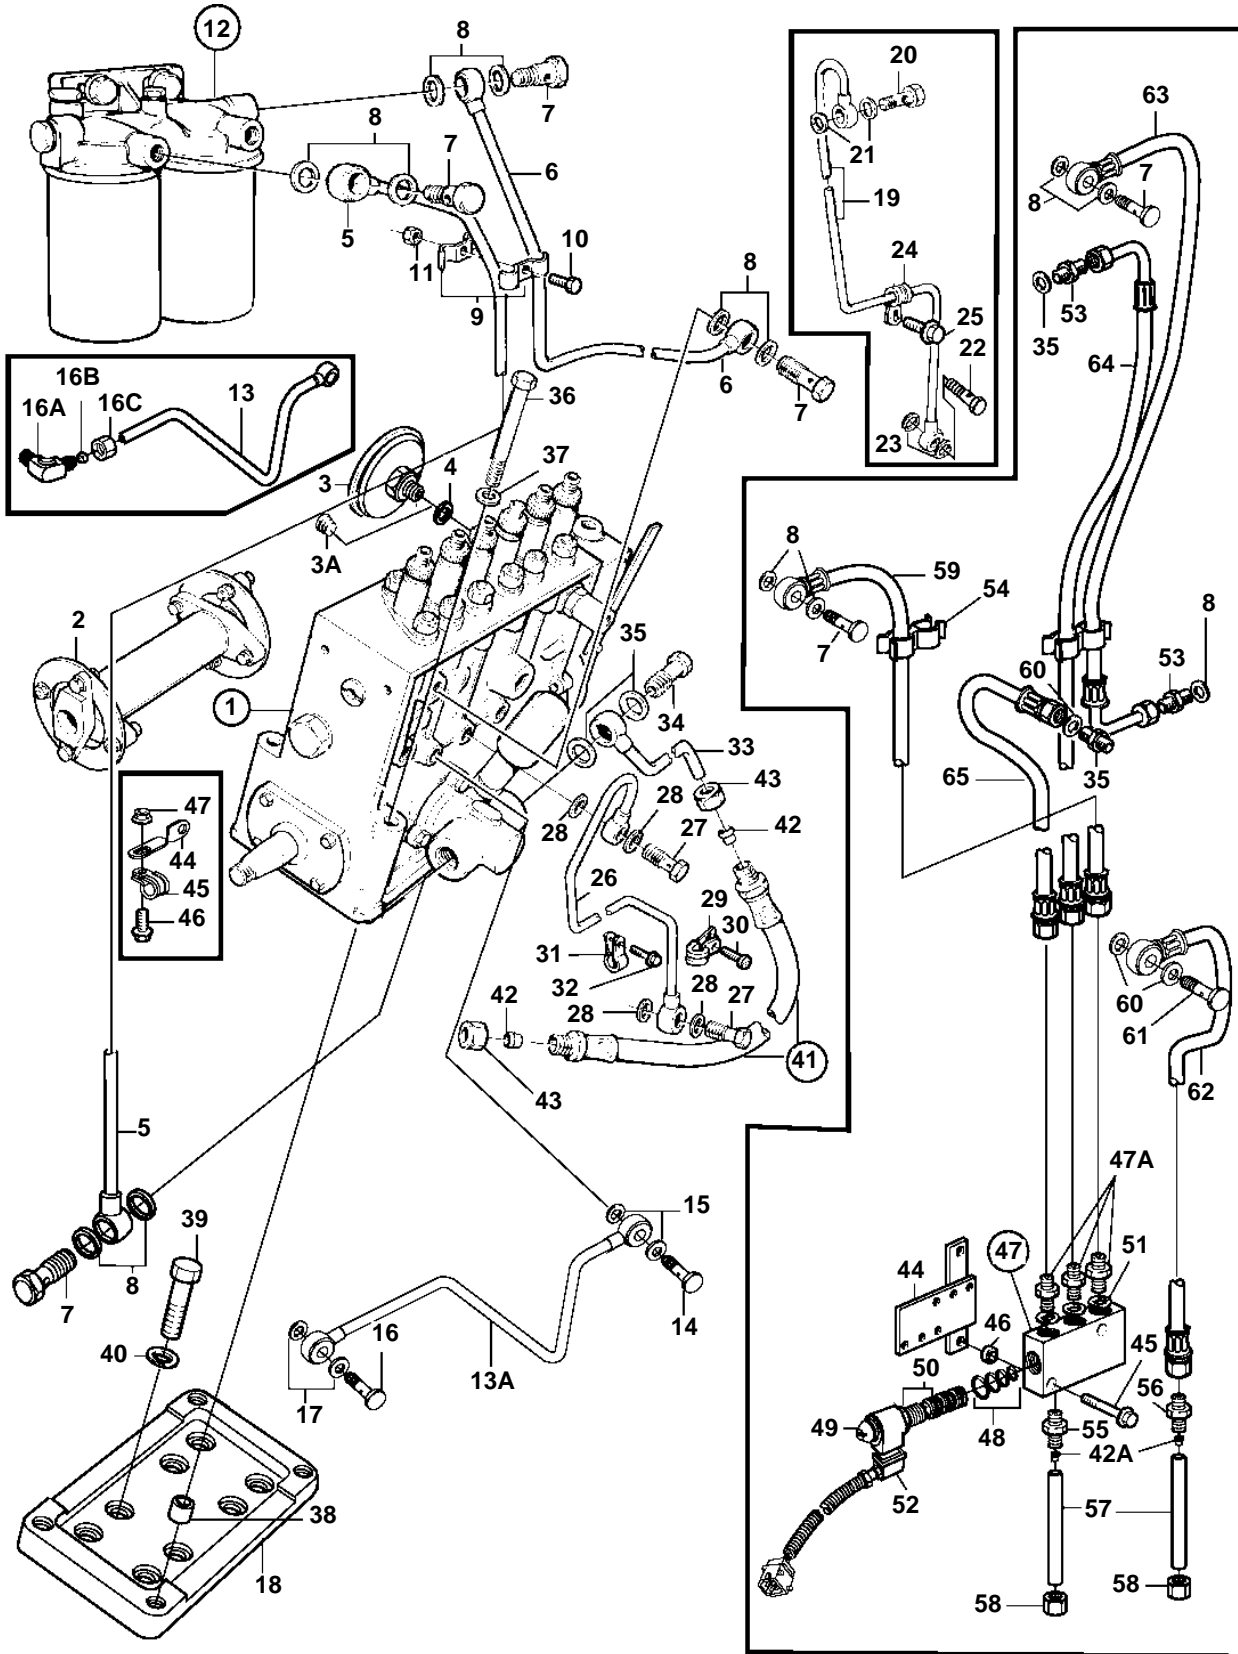

TAD730P

17541

TAD730P

REF	PART NO.	QTY	DESCRIPTION	SEE SEC.	NOTES
1				3242	
	865560	1	Injection pump		
	3803717	1	Injection pump, exch, exch		
2		1	Pump companion	1573	
3	477173	1	Pressure equalizer		
3A	960630	1	Plug		
4	969011	1	Gasket		
5	471484	1	Fuel pipe		
6	471603	1	Fuel pipe		
7	25167	4	Hollow screw		
8	969011	8	Gasket		
9	404279	4	Clamp		
10	956095	2	Screw		
11	955781	2	Nut		
12		1	Fuel filter	2957	
13	471608	1	Oil feed pipe		EARLY TYPE
13A	477908	1	Oil feed pipe		SN-2071064646
13	477986	1	Oil feed pipe		SN2071064647-
14	48634	1	Hollow screw		
15	947281	2	Gasket		SN-2071064646
	11994	2	Gasket		SN2071064647-
16	48634	1	Hollow screw		SN-2071064646
	969299	1	Hollow screw		SN2071064647-
16A	479958	1	Elbow nipple		EARLY TYPE
16B	954364	1	Fitting		EARLY TYPE
16C	954356	1	Cap nut		EARLY TYPE
17	947281	2	Gasket		SN-2071064646
	11994	2	Gasket		SN2071064647-
18	477773	1	Shelf		
19	865274	1	Oil return pipe		SN2071074713-
20	48634	1	Hollow screw		SN2071074713-
21	907132	2	Gasket		SN2071074713-
22	25167	1	Hollow screw		SN2071074713-
23	969011	2	Gasket		SN2071074713-
24	947191	1	Clamp		SN2071074713-
25	946471	1	Screw		SN2071074713-
26	3826927	1	Oil return pipe		SN-2071074712
27	25167	2	Hollow screw		SN-2071074712
28	969011	4	Gasket		SN-2071074712
29	942542	1	Clamp		SN-2071074712
30	946471	1	Screw		SN-2071074712
31	18387	1	Clamp		SN-2071074712
32	944926	1	Flange screw		SN-2071074712
33	849229	1	Fuel pipe		
34	25167	1	Hollow screw		
35	969011	2	Gasket		
36	965189	4	Flange screw		
37	190509	4	Washer		
38	417588	3	Guide sleeve		
39	965185	4	Flange screw		
40	941908	4	Spring washer		
41	865737	2	Fuel hose		
42	956969	4	· Ferrule		
42A	956969	2	Ferrule		
43	956983	4	· Nut		
44	3826159	1	Bracket		
45	969313	2	Flange screw		
46	822779	2	Spacer sleeve		
47	3828983	1	Shut-off valve		
47A	941754	4	· Nipple		
48	3828981	1	· O-ring kit		
49	3825240	1	· Magnet		
50	3828979	1	· Valve		