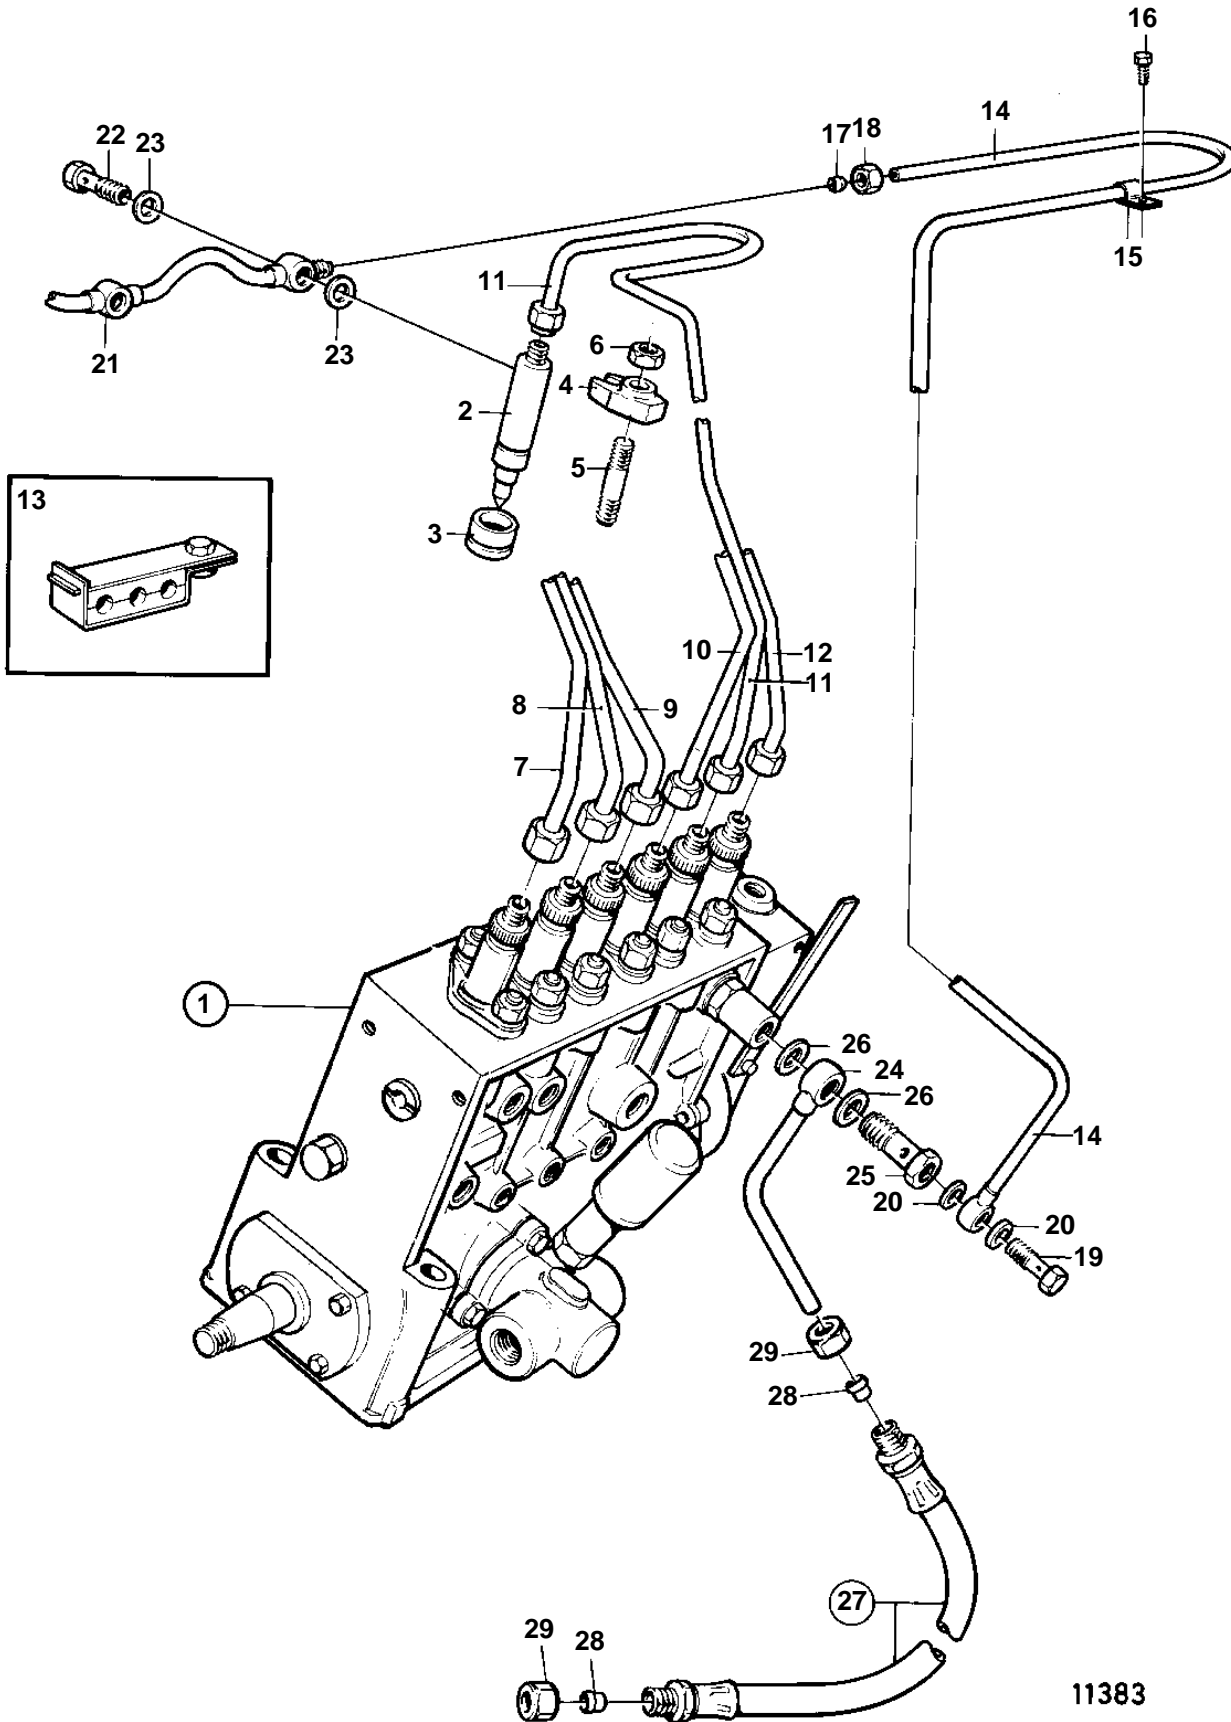

TAD730P

TAD730P

REF	PART NO.	QTY	DESCRIPTION	SEE SEC.	NOTES
1		1	Injection pump	3844	
2	865562	6	Injector		
	3803277	6	Injector, exch, exch		
				3854	
3	469455	6	Sealing ring		
4	469797	6	Yoke		
5	1545022	6	Stud		
6	971095	6	Nut		
7	866858	1	Pressure pipe		CYL 1
8	866859	1	Pressure pipe		CYL 2
9	866860	1	Pressure pipe		CYL 3
10	866861	1	Pressure pipe		CYL 4
11	866862	1	Pressure pipe		CYL 5
12	866863	1	Pressure pipe		CYL 6
13	8194352	3	Clamp		3 PIPES
	8194351	4	Clamp		2 PIPES
14	848523	1	Leak-off pipe		
15	940374	2	Clamp		
16	947107	2	Flange screw		
17	956966	1	Ferrule		
18	956980	1	Nut		
19	74033	1	Hollow screw		
20	947620	2	Gasket		
21	471605	1	Leak-off pipe		
22	74033	6	Hollow screw		
23	947620	12	Gasket		
24	837608	1	Fuel pipe		
25	16496	1	Hollow screw		
26	969011	2	Gasket		
27	865737	2	Fuel hose		
28	956969	4	· Ferrule		
29	956983	4	· Nut		