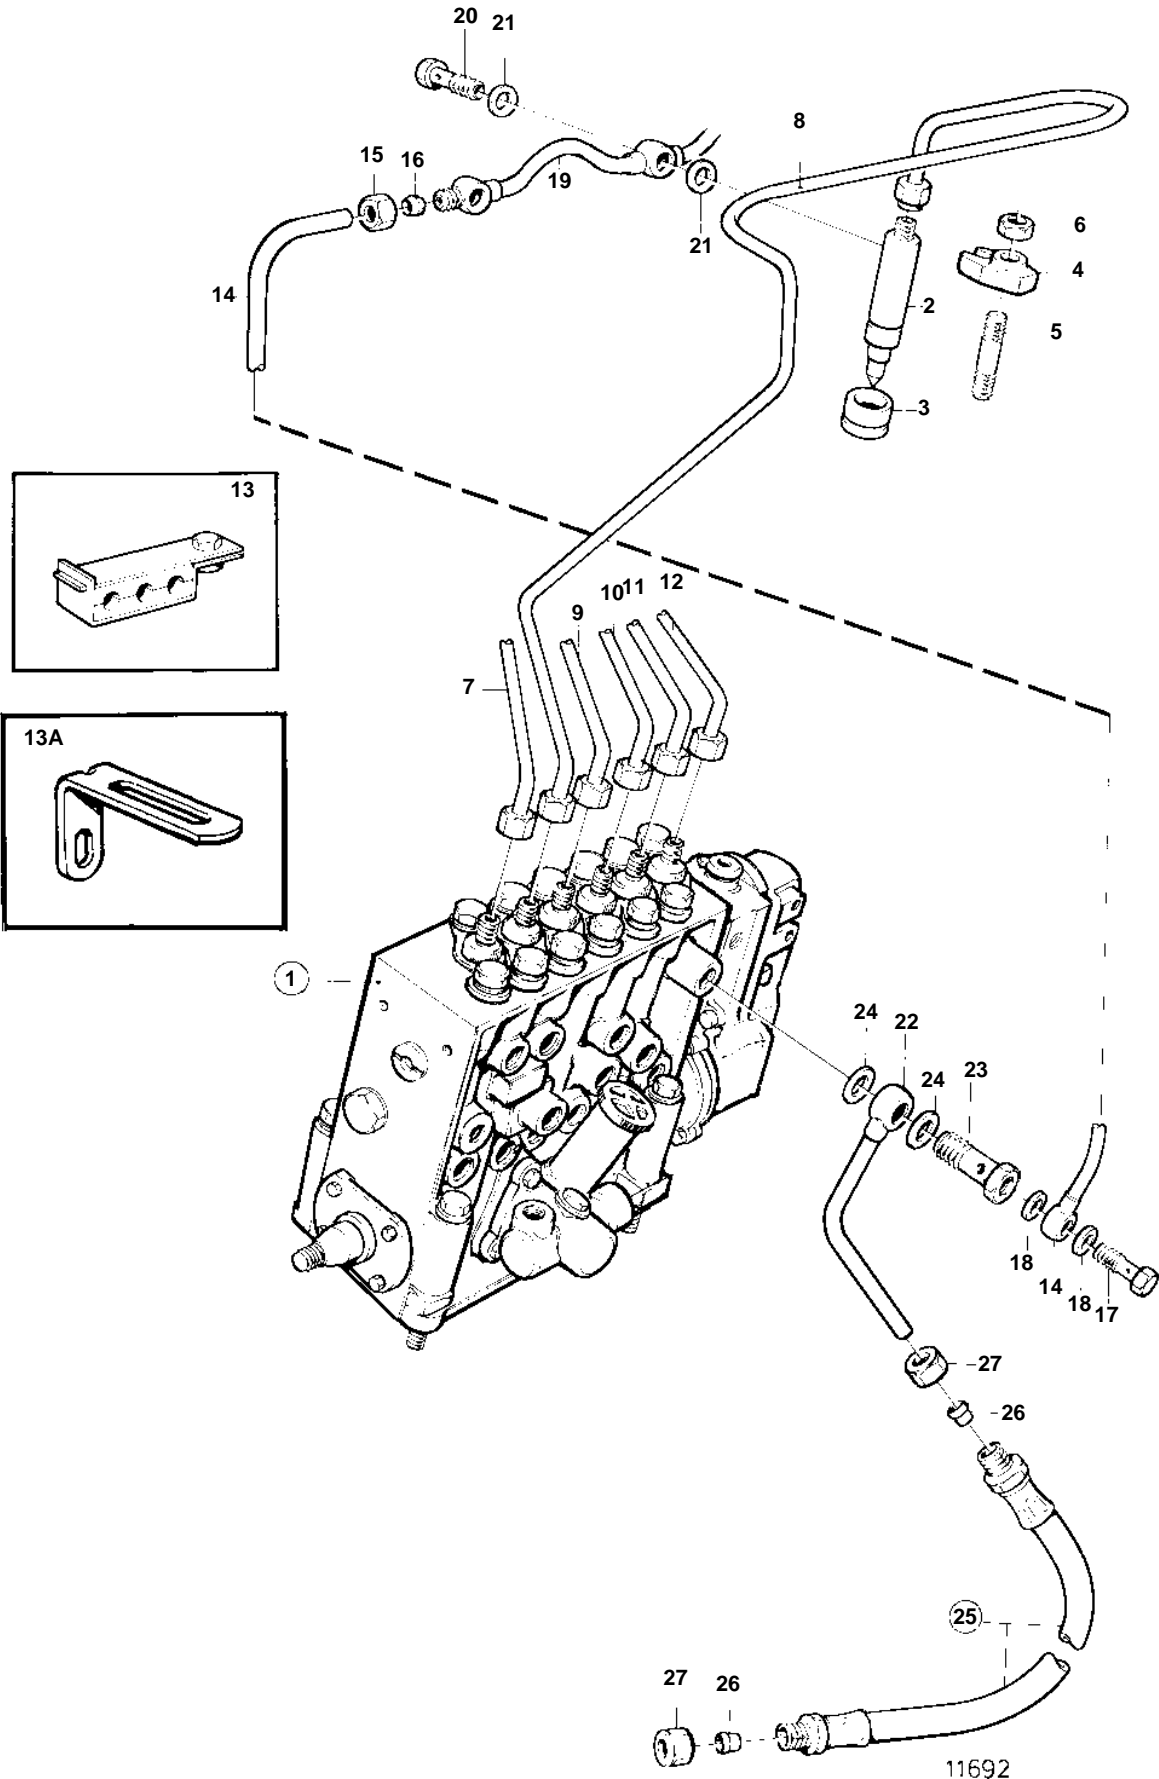

TWD610P

TWD610P

REF	PART NO.	QTY	DESCRIPTION	SEE SEC.	NOTES
1		1	Injection pump	1565	
2	848730	6	Injector		
	3803253	6	Injector, exch, exch		
				1574	
3	469455	6	Sealing ring		
4	469797	6	Yoke		
5	1545022	6	Stud		
6	971095	6	Nut		
7	420591	1	Delivery pipe		CYL 1, SN-2061107586
	3978001	1	Delivery pipe		CYL 1, SN2061107587-
8	420592	1	Delivery pipe		CYL 2, SN-2061107586
	3978002	1	Delivery pipe		CYL 2, SN2061107587-
9	420593	1	Delivery pipe		CYL 3, SN-2061107586
	3978003	1	Delivery pipe		CYL 3, SN2061107587-
10	420594	1	Delivery pipe		CYL 4, SN-2061107586
	3978004	1	Delivery pipe		CYL 4, SN2061107587-
11	420595	1	Delivery pipe		CYL 5, SN-2061107586
	3978005	1	Delivery pipe		CYL 5, SN2061107587-
12	420596	1	Delivery pipe		CYL 6, SN-2061107586
	3978006	1	Delivery pipe		CYL 6, SN2061107587-
13	8194351	5	Clamp		2 PIPE, SN-2061107586
	8194327	5	Clamp		2 PIPE, SN2061107587-
	470182	1	Clamp		3 PIPE, SN-2061107586
	8194328	1	Clamp		3 PIPE, SN2061107587-
	8194329	1	Clamp		4 PIPE, SN2061107587-
	470184	1	Clamp		6 PIPE, SN-2061107586
	8194331	1	Clamp		6 PIPE, SN2061107587-
13A	465895	1	Clamp		
14	848466	1	Leak-off line		
15	956966	1	Ferrule		
16	956980	1	Nut		
17	74033	1	Hollow screw		
18	947620	2	Gasket		
19	465863	1	Leak-off line		
20	74033	6	Hollow screw		
21	947620	12	Gasket		
22	837608	1	Fuel pipe		
23	16496	1	Hollow screw		
24	969011	2	Gasket		
25	865737	2	Fuel hose		
26	956969	4	• Ferrule		
27	956983	4	• Nut		