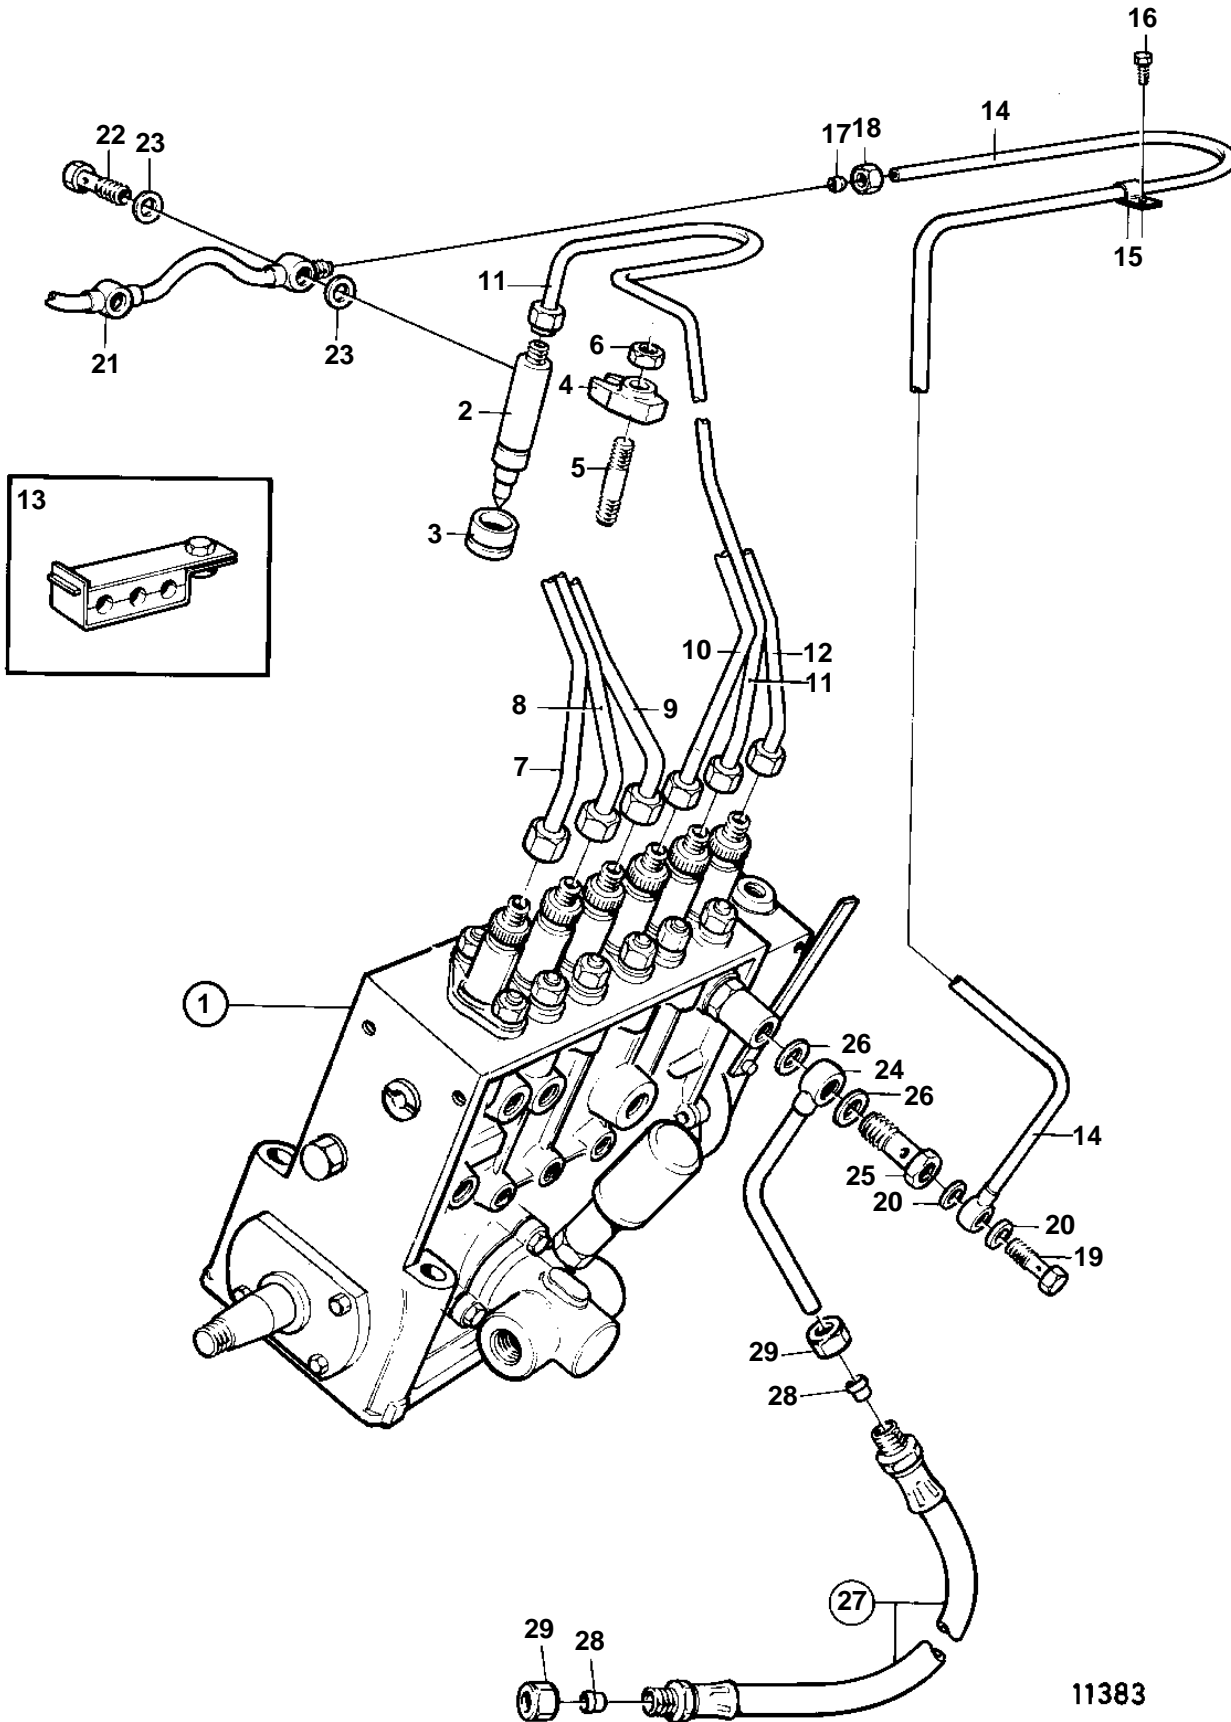

TAD730P

11383

TAD730P

REF	PART NO.	QTY	DESCRIPTION	SEE SEC.	NOTES
1		1	Injection pump	3844	
2	865562	6	Injector		
	3803277	6	Injector, exch, exch		
				3854	
3	469455	6	Sealing ring		
4	469797	6	Yoke		
5	1545022	6	Stud		
6	971095	6	Nut		
7	866858	1	Pressure pipe		CYL 1
8	866859	1	Pressure pipe		CYL 2
9	866860	1	Pressure pipe		CYL 3
10	866861	1	Pressure pipe		CYL 4
11	866862	1	Pressure pipe		CYL 5
12	866863	1	Pressure pipe		CYL 6
13	8194352	3	Clamp		3 PIPES
	8194351	4	Clamp		2 PIPES
14	848523	1	Leak-off pipe		
15	940374	2	Clamp		
16	947107	2	Flange screw		
17	956966	1	Ferrule		
18	956980	1	Nut		
19	74033	1	Hollow screw		
20	947620	2	Gasket		
21	471605	1	Leak-off pipe		
22	74033	6	Hollow screw		
23	947620	12	Gasket		
24	837608	1	Fuel pipe		
25	16496	1	Hollow screw		
26	969011	2	Gasket		
27	865737	2	Fuel hose		
28	956969	4	· Ferrule		
29	956983	4	· Nut		