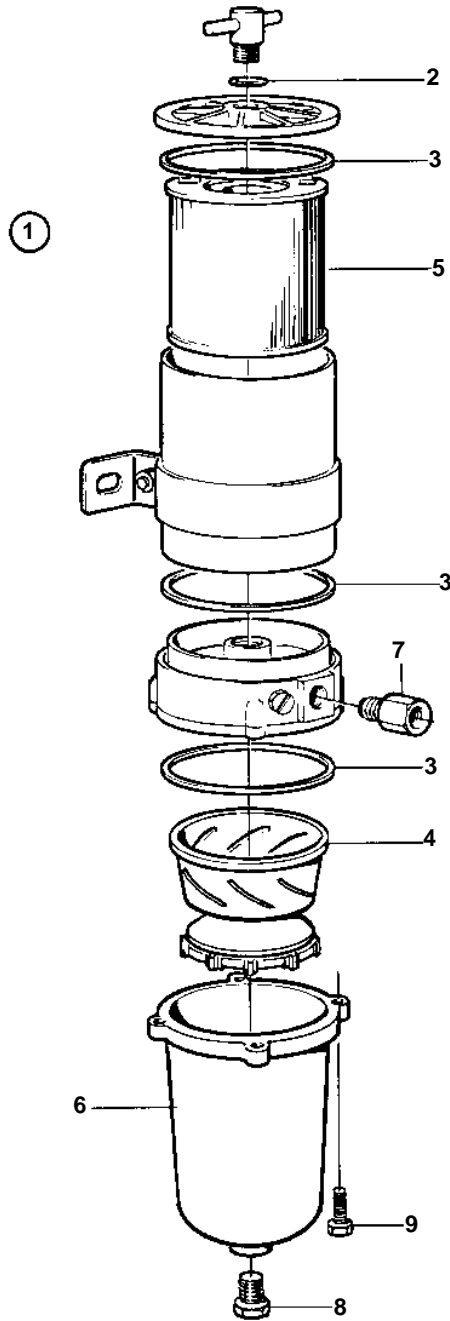

TWD610P, TWD710P, TAD730P

15385

TWD610P, TWD710P, TAD730P

REF	PART NO.	QTY	DESCRIPTION	SEE SEC.	NOTES
1	3825018	1	Fuel cleaner · Bulletin 50-11A	50-11A-EN	REPL BY 877768, LATE TYPE Fuel Filters / Water Separators
2	838505	1	· O-ring		
3	846719	3	· Gasket		
4	3825028	1	· Turbine		
5	3825027	1	· Filter insert		REPL BY 3838852
	3838852	1	Fuel filter insert		
6	3838851	1	· Bowl		(848293), Metal Bowl.
7	846620	2	· Nipple		
8	952075	1	· Plug		
9	940094	4	· Screw		