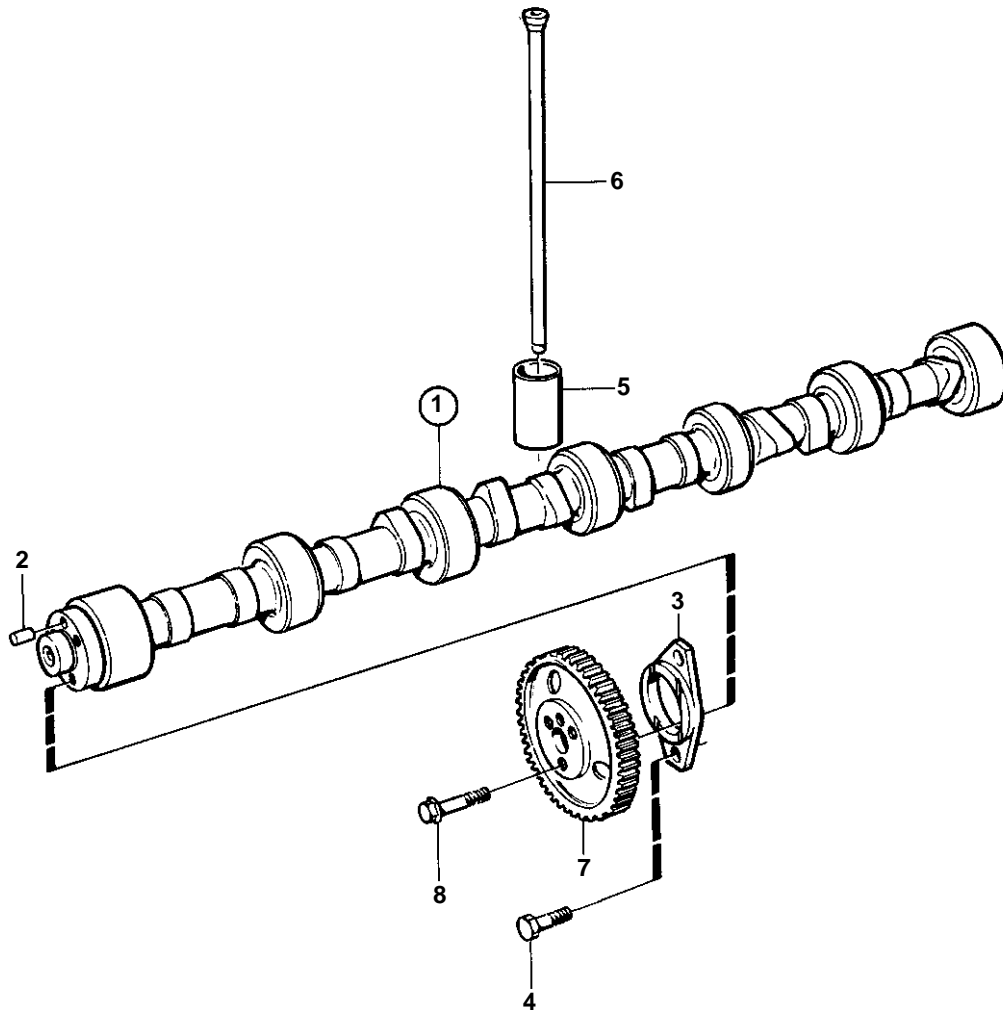

TWD710P, TAD730P

15107

TWD710P, TAD730P

REF	PART NO.	QTY	DESCRIPTION	SEE SEC.	NOTES
1	471413	1	Camshaft		
2	950588	1	· Pin		
3	465789	1	Flange		
4	471509	2	Screw		
5	421067	12	Lifter		NITRO
6	421385	12	Push rod		
7	478297	1	Gear		
			Bulletin 45-01	45-01-EN	Timing Gears, 71, 100, 121
8	471555	3	Screw		