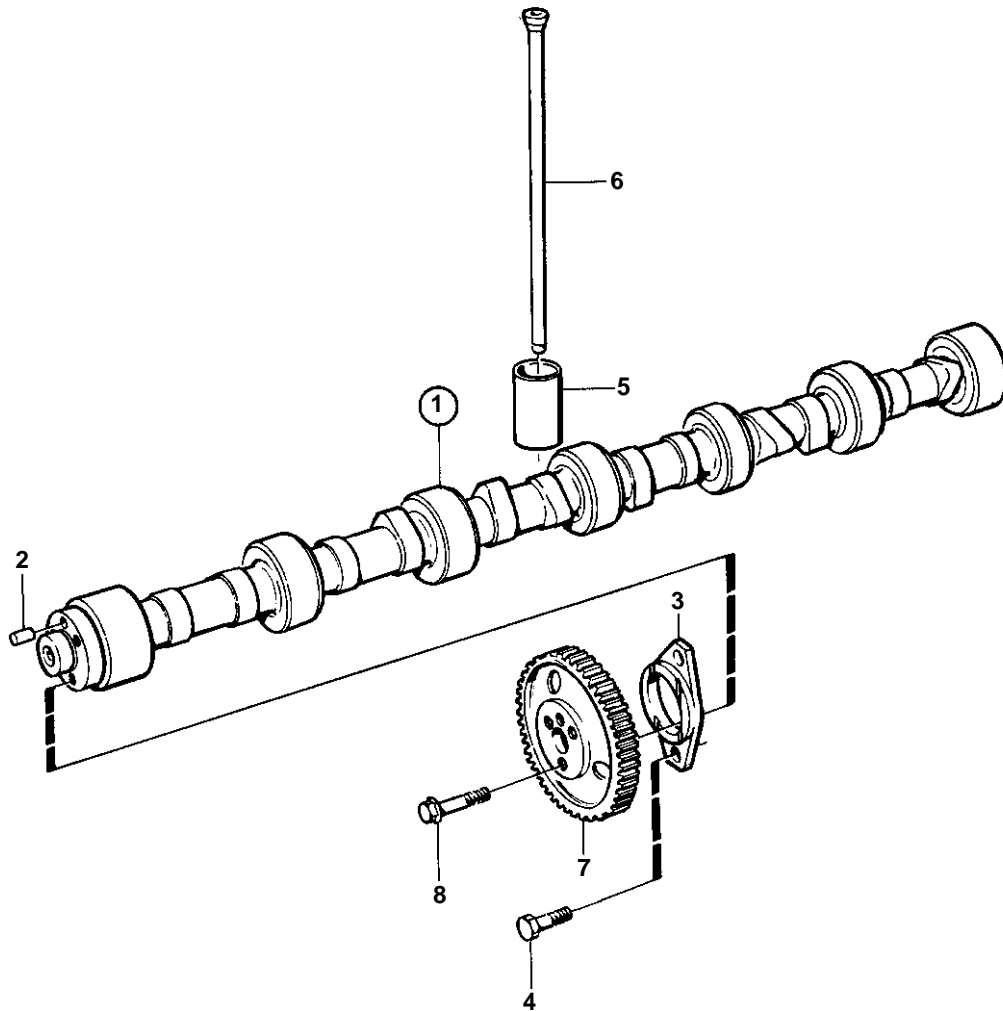

TWD610P

15107

TWD610P

REF	PART NO.	QTY	DESCRIPTION	SEE SEC.	NOTES
1	465787	1	Camshaft		
2	950588	1	• Pin		
3	465789	1	Flange		
4	471509	2	Screw		
5	421067	12	Lifter		NITRO
6	420021	12	Push rod		
7	478297	1	Gear		
			• Bulletin 45-01	45-01-EN	Timing Gears, 71, 100, 121
8	471555	3	Screw		