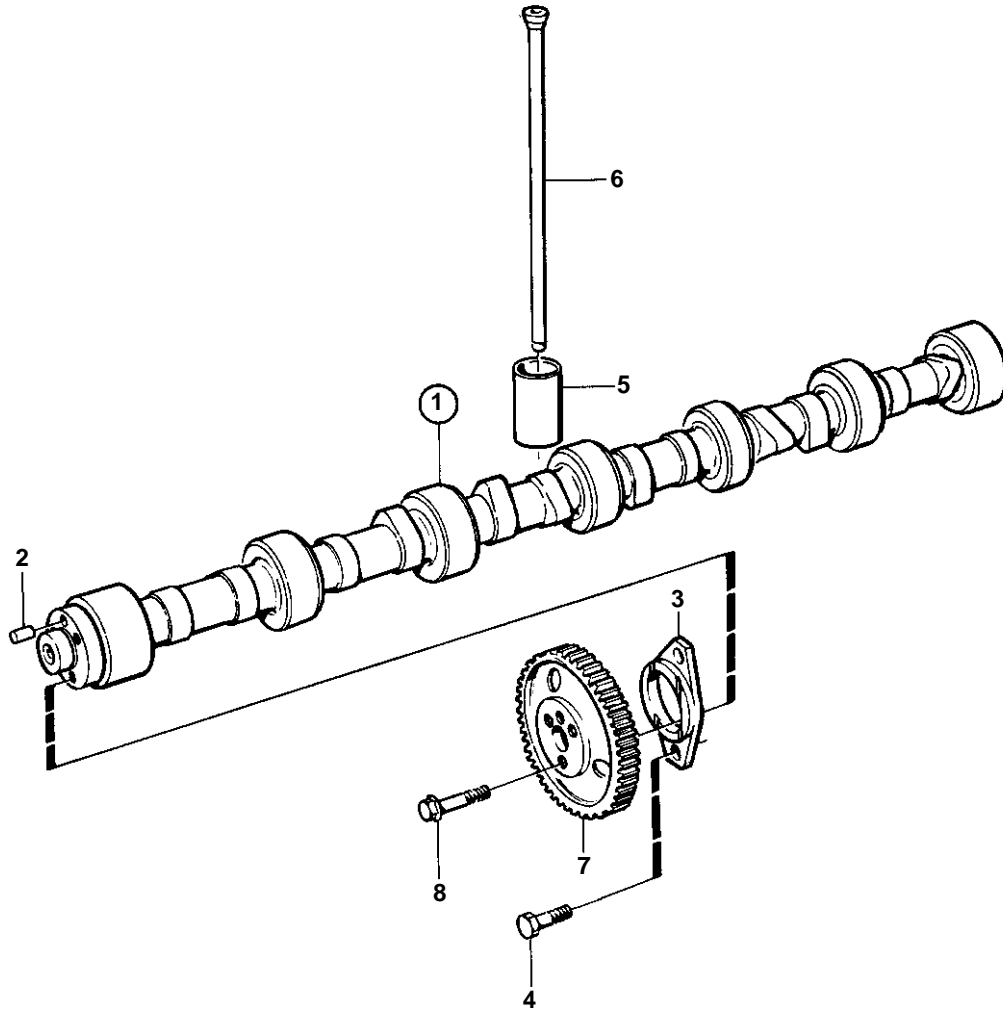

TWD610P

15107

TWD610P

REF	PART NO.	QTY	DESCRIPTION	SEE SEC.	NOTES
1	465787	1	Camshaft		
2	950588	1	• Pin		
3	465789	1	Flange		
4	471509	2	Screw		
5	421067	12	Lifter		NITRO
6	420021	12	Push rod		
7	478297	1	Gear		
			• Bulletin 45-01	45-01-EN	Timing Gears, 71, 100, 121
8	471555	3	Screw		