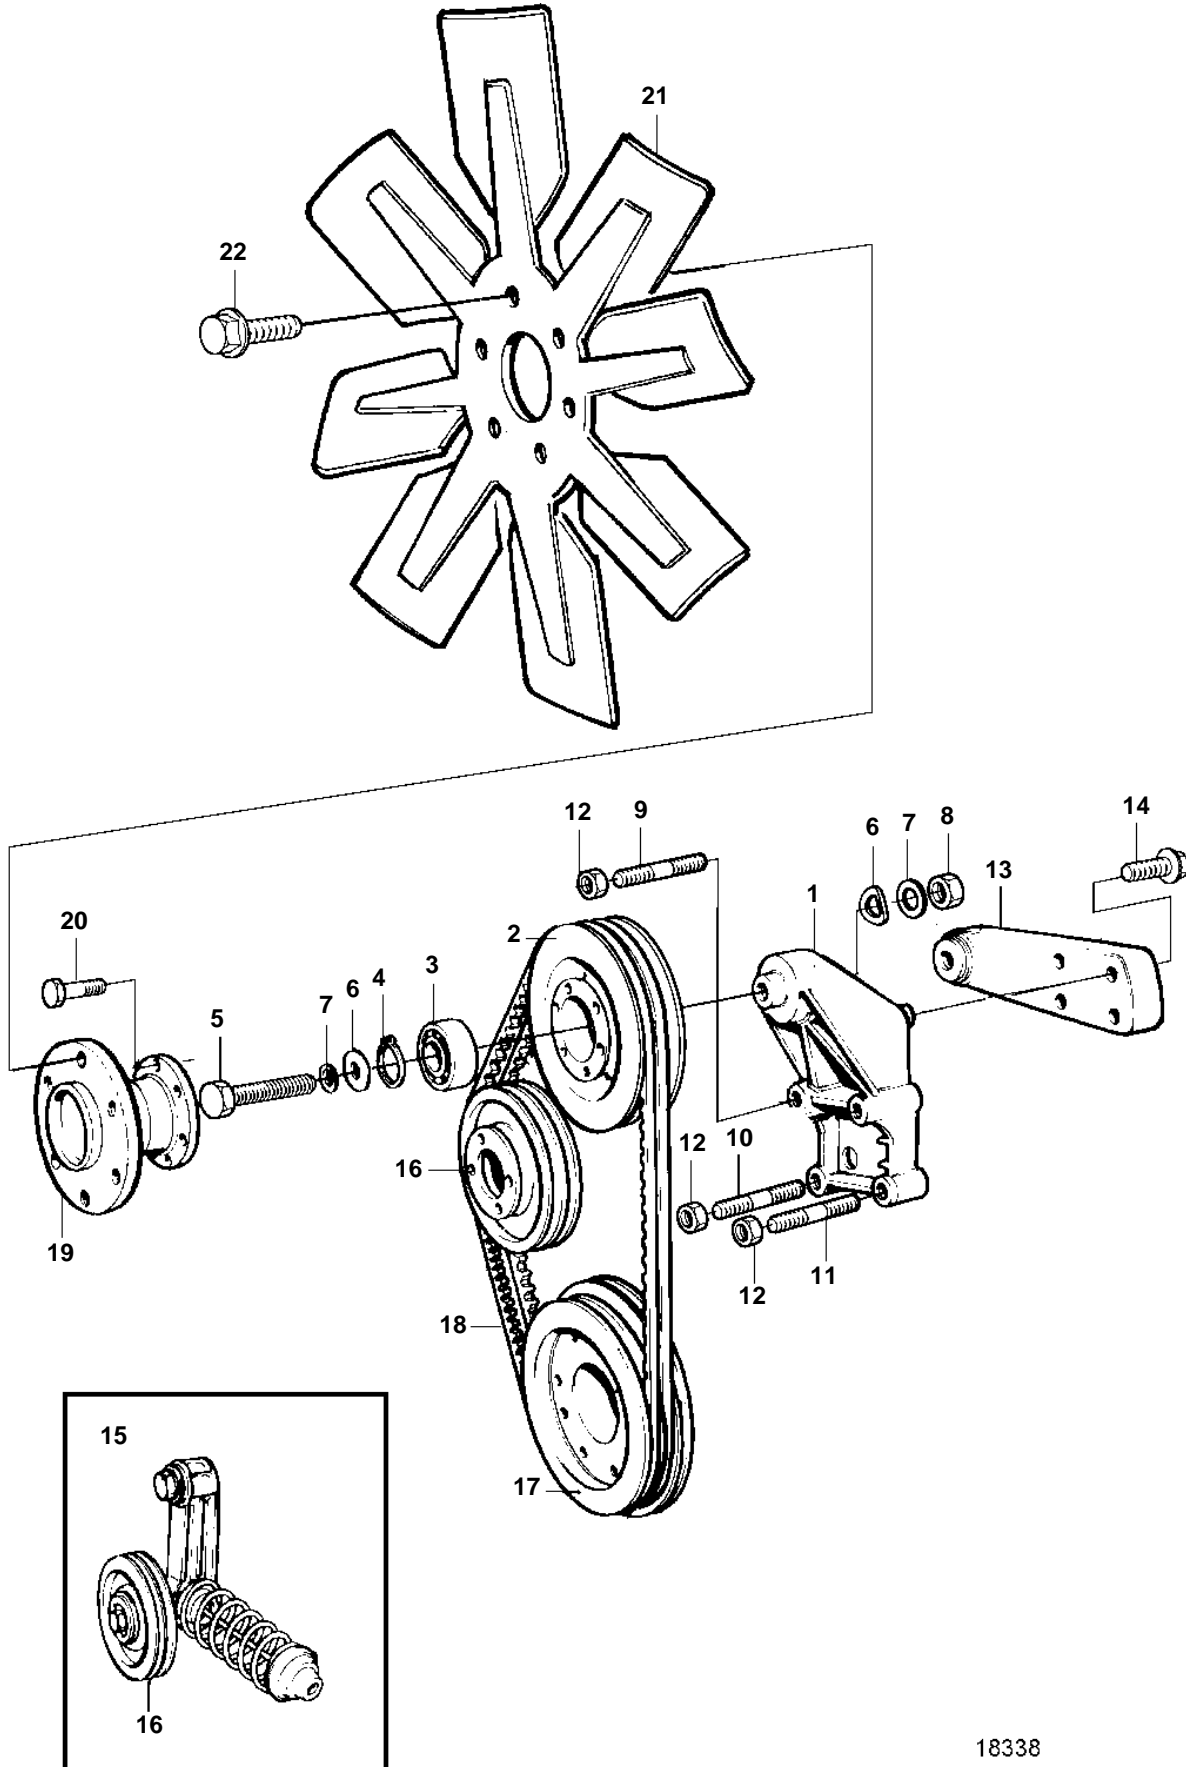

TAD730P

18338

TAD730P

REF	PART NO.	QTY	DESCRIPTION	SEE SEC.	NOTES
1	11030668	1	Bracket		
2	3829637	1	Pulley		(849932)
3	1660115	1	Ball bearing		
4	914532	1	Snap ring		
5	970959	1	Screw		
6	4772122	2	Washer		
7	947541	2	Washer		
8	971071	1	Nut		
9	17378	2	Stud		L=170mm
10	479973	1	Stud		L=80mm
11	479973	1	Stud		L=80mm
12	971095	4	Nut		
13	4772116	1	Anchorage		
14	965216	4	Screw		
15		1	Belt tensioner	1413	
16		1	Pulley	1413	
17		1	Pulley		SEE GROUP 21
18	966847	1	V-belt kit		
19	863092	1	Fan hub		L=95mm
20	945444	6	Flange screw		L=25mm
21	865324	1	Fan		
22	946472	6	Screw		