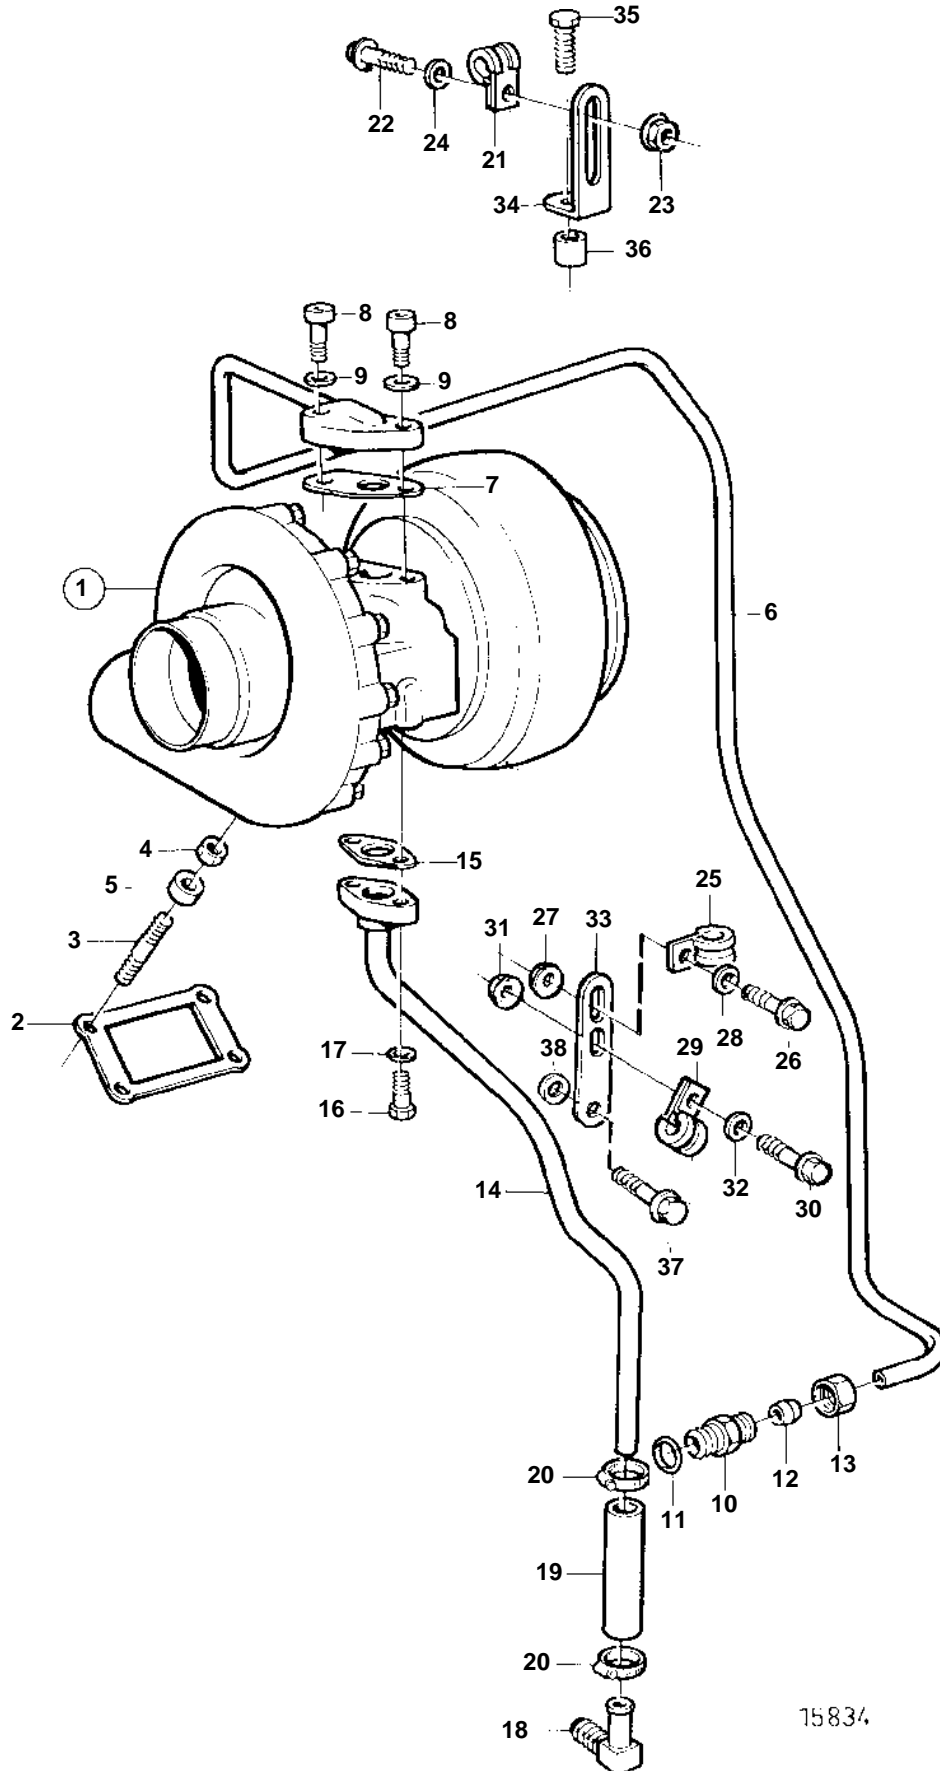

TWD1630V

15834

TWD1630V

REF	PART NO.	QTY	DESCRIPTION	SEE SEC.	NOTES
1	849948	1	Turbo		
	3802055	1	Turbocharger, exch		Exchange unit
				3509	
2	864859	1	Gasket		
3	977298	4	Stud		
4	1543499	4	Nut		
5	470467	4	Spacer sleeve		
6	3826719	1	Oil feed pipe		
7	420641	1	Gasket		
8	959238	1	Screw		M10x25mm
	959239	1	Screw		M10x30mm
9	955895	2	Washer		
10	941330	1	Nipple		
11	947624	1	Gasket		
12	980782	1	Ferrule		(1677898)
13	941331	1	Nut		
14	849207	1	Tube		
15	1543360	1	Gasket		
16	970947	2	Screw		
17	941908	2	Spring washer		
18	479959	1	Elbow nipple		
19	466328	1	Rubber hose		
20	943473	2	Hose clamp		
21	952626	1	Clamp		
22	946544	1	Flange screw		
23	945407	1	Flange nut		
24	955892	1	Washer		
25	952626	1	Clamp		
26	946544	1	Flange screw		
27	945407	1	Flange nut		
28	955892	1	Washer		
29	952631	1	Clamp		
30	946544	1	Flange screw		
31	945407	1	Flange nut		
32	955892	1	Washer		
33	965540	1	Bracket		
34	965556	1	Bracket		
35	100223	1	Screw		
36	946048	1	Spacer washer		
37		1	Screw oil-filter housing		
38	961169	1	Washer		
	876715	1	Gasket kit		SEE GROUP 99