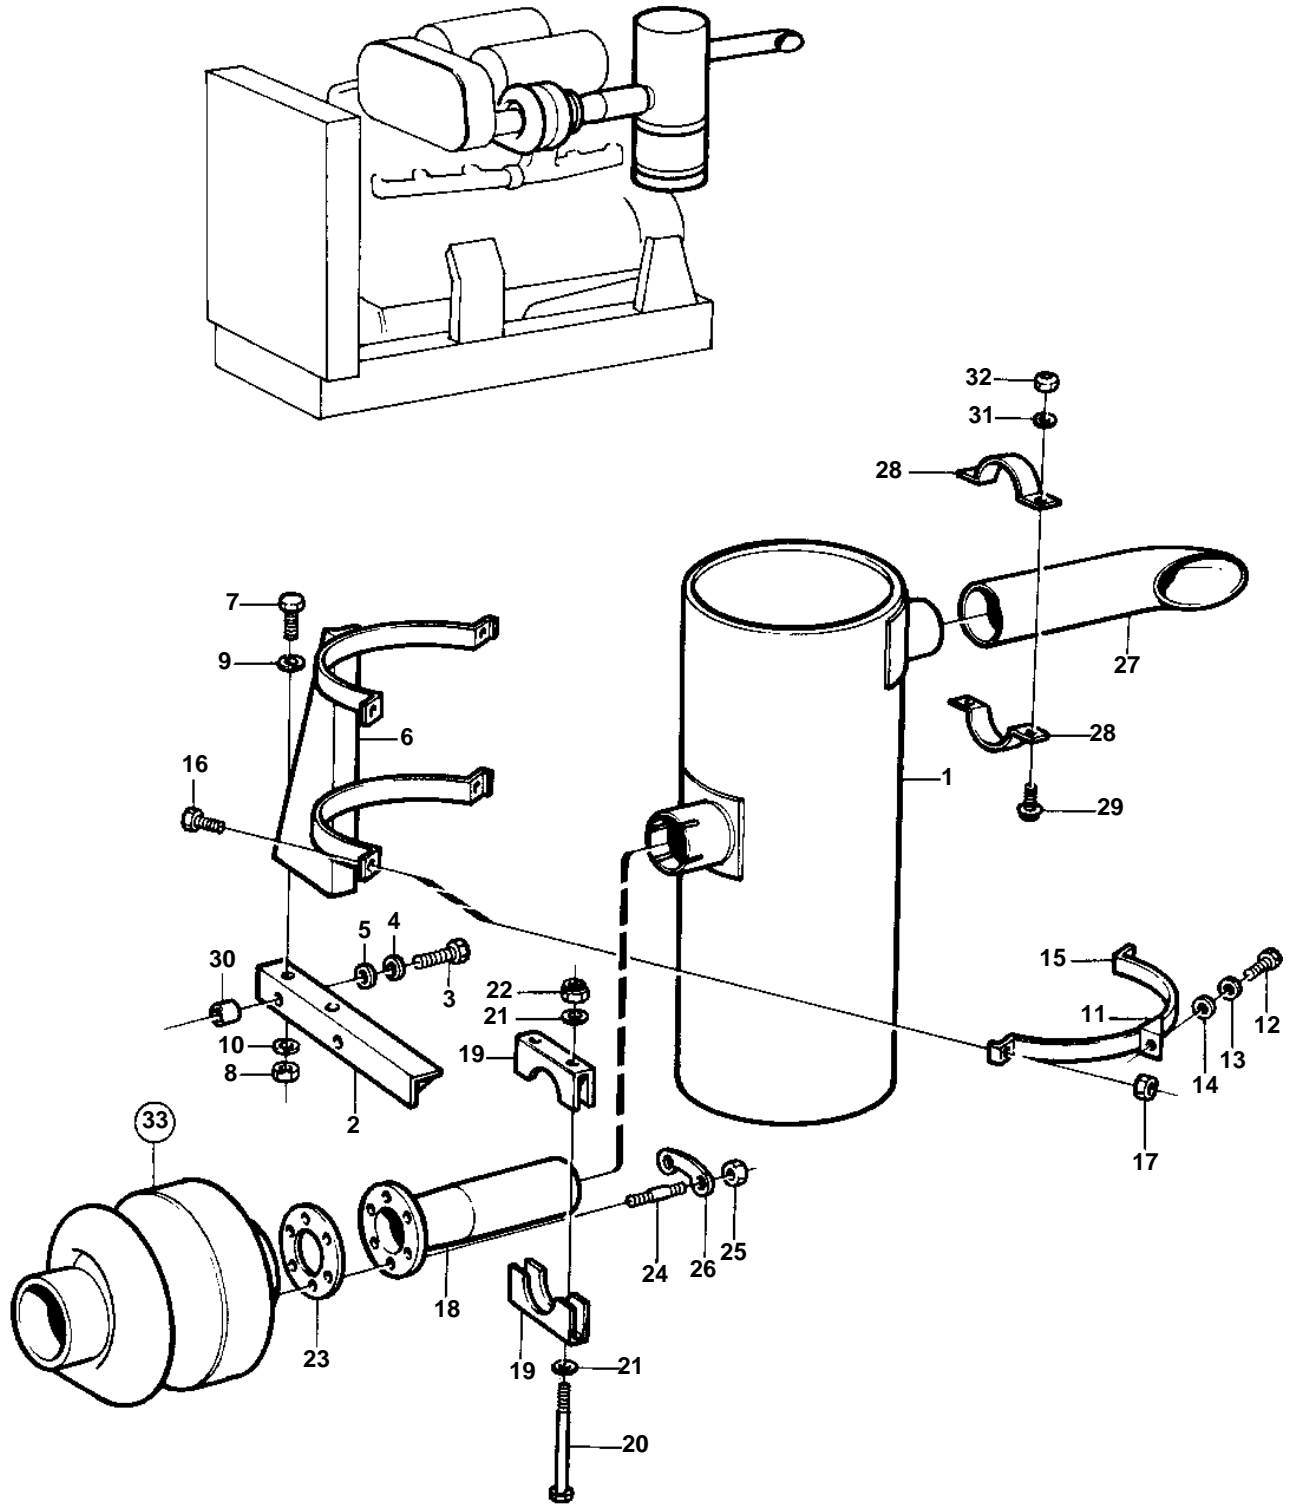

TWD1630V, TAD1630V

9776

TWD1630V, TAD1630V

REF	PART NO.	QTY	DESCRIPTION	SEE SEC.	NOTES
1	849713	1	Muffler		
2	849678	1	Shelf		
3	971009	2	Screw		
4	955899	2	Washer		
5	941911	2	Spring washer		
6	849659	1	Bracket		
7	970993	2	Screw		
8	971073	2	Nut		
9	955899	2	Washer		
10	941911	2	Spring washer		
11	849682	1	Bracket		
12	970993	1	Screw		
13	955899	1	Washer		
14	941911	1	Spring washer		
15	968859	2	Clamp		
16	970949	4	Screw		
17	971083	4	Lock nut		
18	849686	1	Exhaust pipe		TWD1630V
	865947	1	Exhaust pipe		TAD1630V
19	1581047	2	Clamp		
20	968303	2	Screw		
21	955894	2	Washer		
22	946036	2	Lock nut		
23	424627	1	Gasket		TWD1630V
	865948	1	Gasket		TAD1630V
24	479971	6	Stud		
25	943927	6	Nut		
26	15193	3	Lock washer		TWD1630V
	979655	3	Washer		TAD1630V
27	849099	1	Exhaust pipe		
28	1593567	2	Cap		
29	947760	2	Flange screw		
30	847237	2	Sleeve		
31	955894	2	Washer		
32	946036	2	Lock nut		
33		1	Turbo	1458	TWD1630V
		1	Turbo	1457	TAD1630V