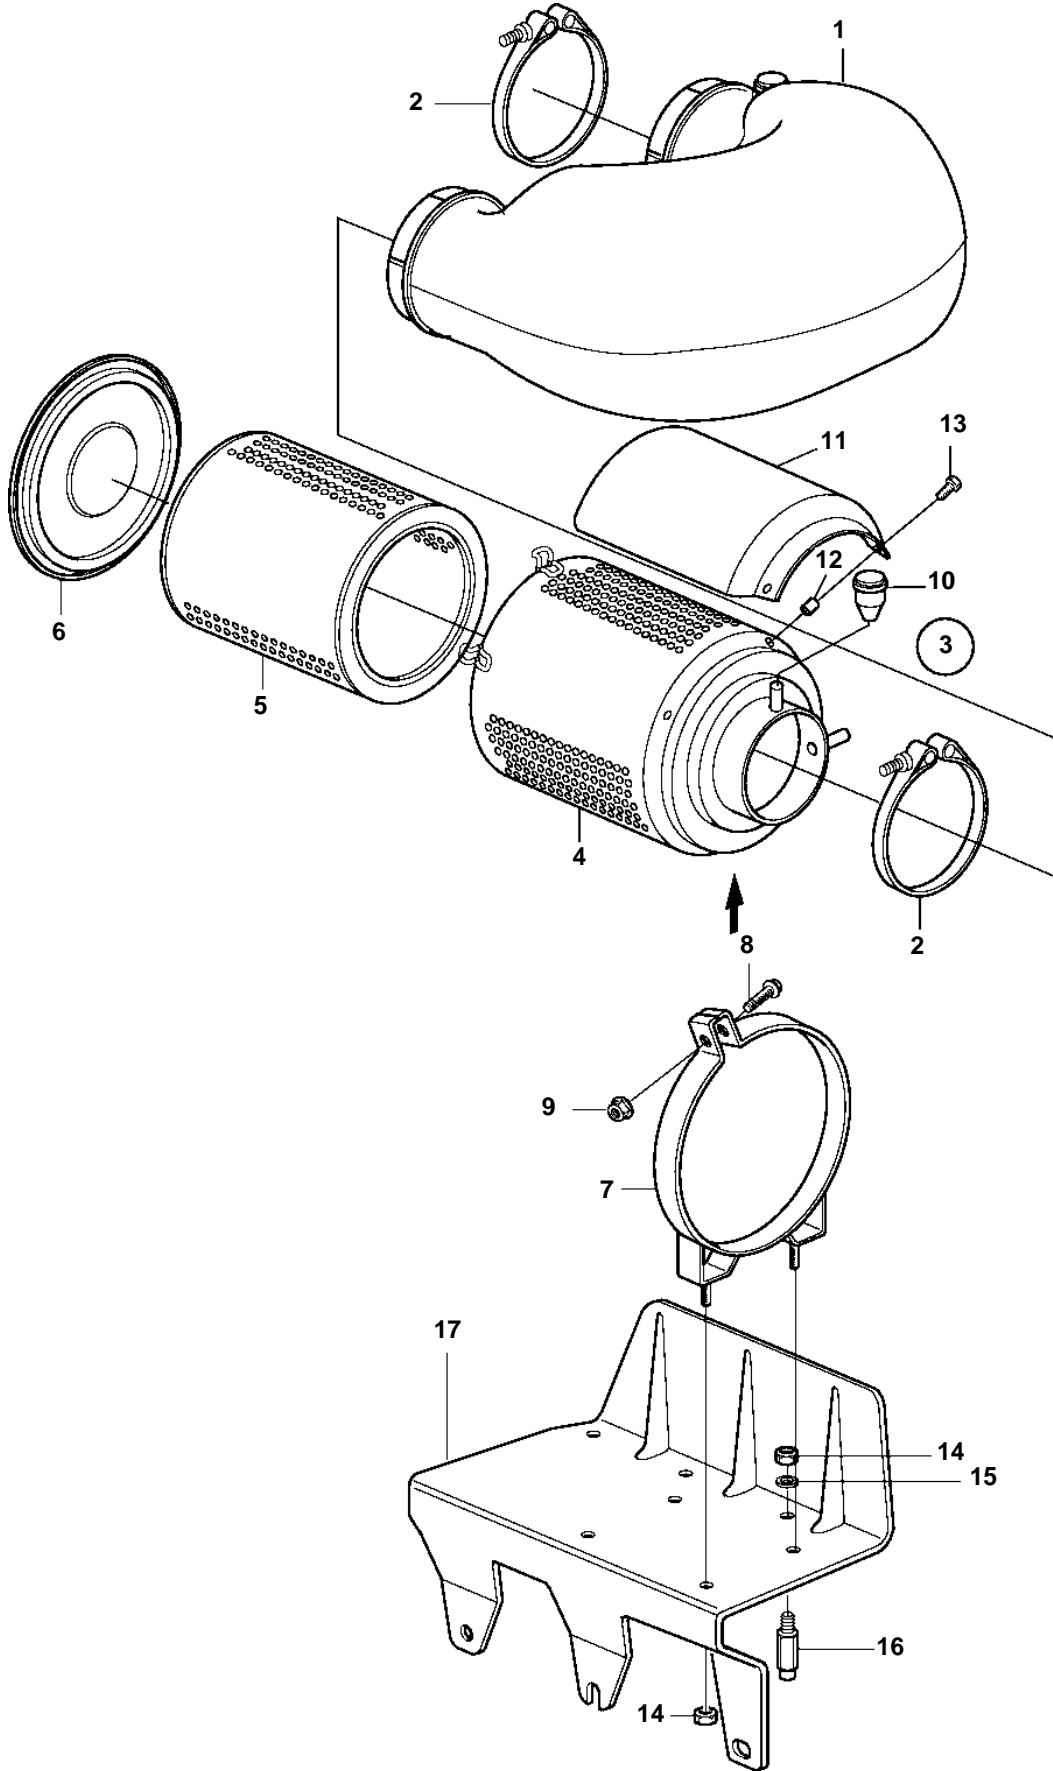

TAD1630V, TWD1630V

TAD1630V, TWD1630V

REF	PART NO.	QTY	DESCRIPTION
1	3830800	1	Connection pipe
2	1674223	2	Hose clamp
3	3828448	1	Air cleaner
4		1	· Filter housing
5	3827643	1	· Filter insert
6		1	· Cover
7	3831143	2	· Tensioning band
8		2	· · Screw
9		2	· · Nut
10	3828765	1	· Pressure drop indica
11	3830971	1	Rain cap
12	930760	4	Rivet nut
13	947542	4	Screw
14	971098	7	Flange lock nut
15	976945	3	Washer
16	3830868	3	Anchorage
17	3830867	1	Bracket