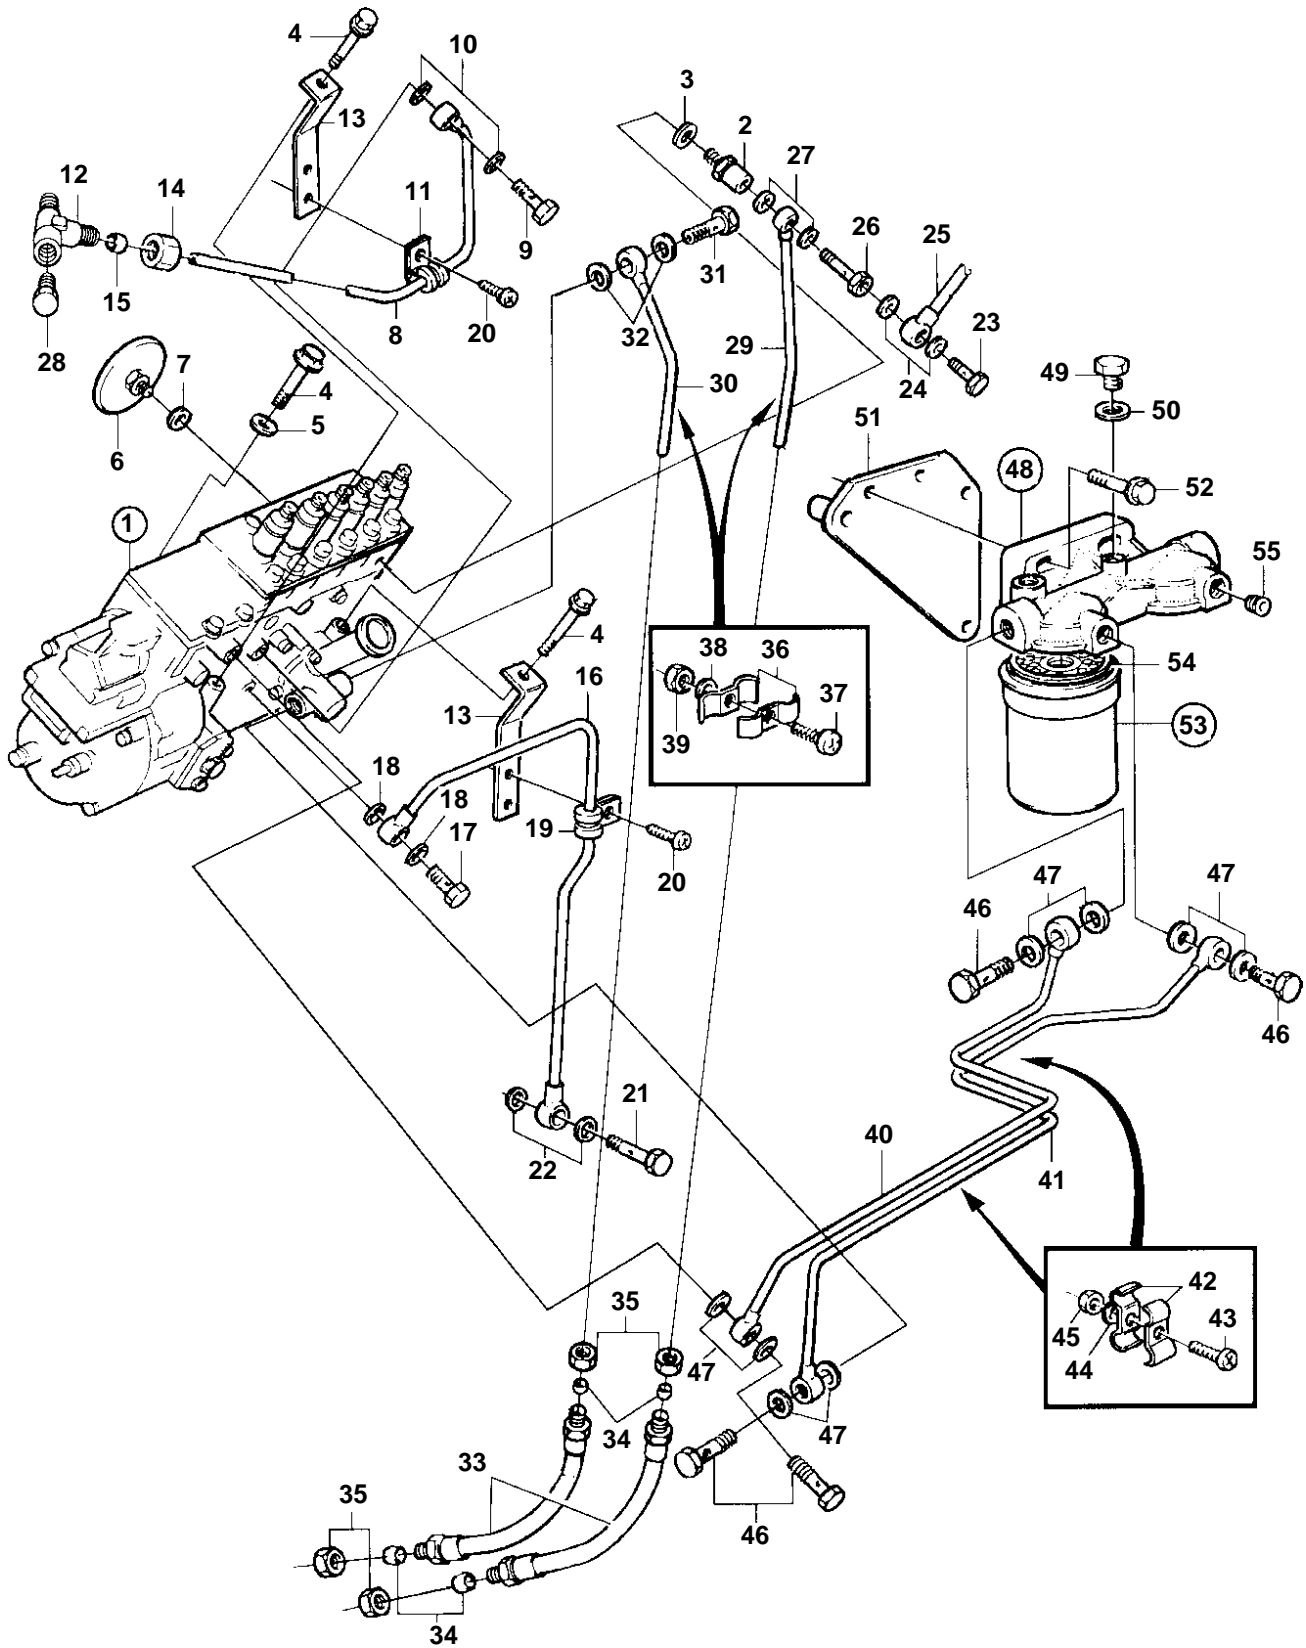

TAD1630V, TWD1630V

16887

TAD1630V, TWD1630V

REF	PART NO.	QTY	DESCRIPTION	SEE SEC.	NOTES
1	866372	1	Injection pump		
	3803729	1	Injection pump, exch		Exchange unit
				1494	
2	479775	1	· Overflow valve		
3	15304	1	· Gasket		ALT
	976929	1	· Gasket		ALT (969011)
4	965189	4	Flange screw		
5	190509	2	Washer		
6	477173	1	Pressure equalizer		
7	969011	1	Gasket		
8	862997	1	Oil feed pipe		
9	48634	1	Hollow screw		
10	947281	2	Gasket		
11	952623	1	Clamp		
12	942078	1	T-nipple, cylinder block		
13	1543721	2	Bracket		
14	954356	1	Cap nut		
15	954364	1	Fitting		
16	3826169	1	Oil return pipe		(1543962)
17	48634	1	Hollow screw		
18	947281	2	Gasket		
19	952623	1	Clamp		
20	956092	2	Screw		
21	25167	1	Hollow screw, cylinder block		
22	969011	2	Gasket		
23	74033	1	Hollow screw		
24	947620	2	Gasket		
25	865360	1	Leak-off line		(862566)
26	16496	1	Hollow screw		
27	969011	2	Gasket		
28	479979	1	Plug		
29	3825719	1	Pipe, return		(849211)
30	849210	1	Fuel pipe, feed		
31	25167	1	Hollow screw		
32	969011	2	Gasket		
33	865737	2	Fuel hose		
34	956969	4	· Ferrule		
35	956983	4	· Nut		
36	402404	2	Clamp		
37	956094	1	Screw		
38	955892	1	Washer		
39	945407	1	Flange nut		
40	865331	1	Fuel pipe		(849213)
41	865330	1	Fuel pipe		(849212)
42	404279	4	Clamp		
43	956095	2	Screw		
44	955892	2	Washer		
45	955781	2	Nut		
46	25167	4	Hollow screw		
47	969011	8	Gasket		
48	8194541	1	Filter housing		(1676832)
49	471177	1	· Screw, air venting		
50	947620	1	· Gasket		
51	849769	1	Bracket		
52	965185	2	Flange screw		
53	3825133	2	Fuel filter		(466987)
54	6638088	2	· Gasket		
55	968062	3	Plug		