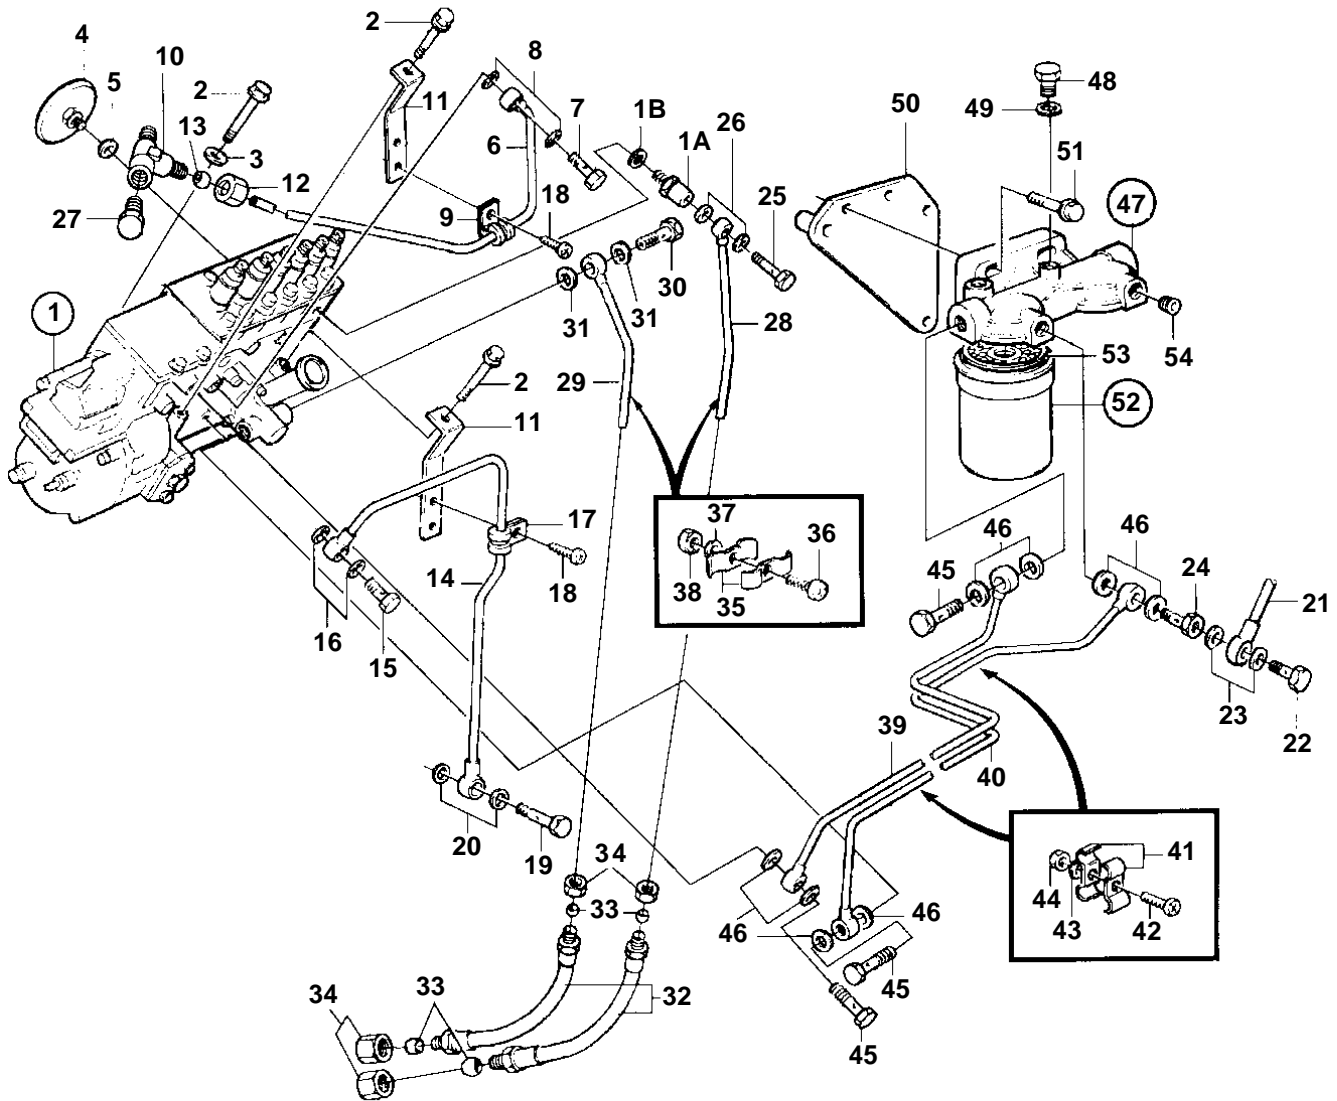

TAD1630V, TAD1630V

TAD1630V, TAD1630V

REF	PART NO.	QTY	DESCRIPTION	SEE SEC.	NOTES
1	865567	1	Injection pump		
	3803718	1	Injection pump, exch		Exchange unit
				1495	
1A	3825154	1	· Overflow valve		
1B	11996	1	· Gasket		
2	965189	4	Flange screw		
3	190509	2	Washer		
4	477173	1	Pressure equalizer		
5	976929	1	Gasket		(969011)
6	862997	1	Oil feed pipe		
7	48634	1	Hollow screw		
8	947281	2	Gasket		
9	952623	1	Clamp		
10	942078	1	T-nipple, cylinder block		
11	1543721	2	Bracket		
12	954356	1	Cap nut		
13	954364	1	Fitting		
14	3826169	1	Oil return pipe		(1543962)
15	48634	1	Hollow screw		
16	947281	2	Gasket		
17	952623	1	Clamp		
18	956092	2	Screw		
19	25167	1	Hollow screw, cylinder block		
20	969011	2	Gasket		
21	865360	1	Leak-off line		
22	74033	1	Hollow screw		
23	947620	2	Gasket		
24	16496	1	Hollow screw		
25	25167	1	Hollow screw		
26	969011	2	Gasket		
27	479979	1	Plug		
28	3825719	1	Pipe, return		(866516)
29	849210	1	Fuel pipe, feed		
30	25167	1	Hollow screw		
31	969011	2	Gasket		
32	865737	2	Fuel hose		
33	956969	4	· Ferrule		
34	956983	4	· Nut		
35	402404	2	Clamp		
36	956094	1	Screw		
37	955892	1	Washer		
38	945407	1	Flange nut		
39	865331	1	Fuel pipe		
40	865330	1	Fuel pipe		
41	404279	4	Clamp		
42	956095	2	Screw		
43	955892	2	Washer		
44	955781	2	Nut		
45	25167	3	Hollow screw		
46	969011	8	Gasket		
47	8194541	1	Filter housing		(1676832)
48	471177	1	· Screw, air venting		
49	947620	1	· Gasket		
50	849769	1	Bracket		
51	965185	2	Flange screw		
52	3825133	2	Fuel filter		(466987)
53	6638088	2	· Gasket		
54	968062	3	Plug		