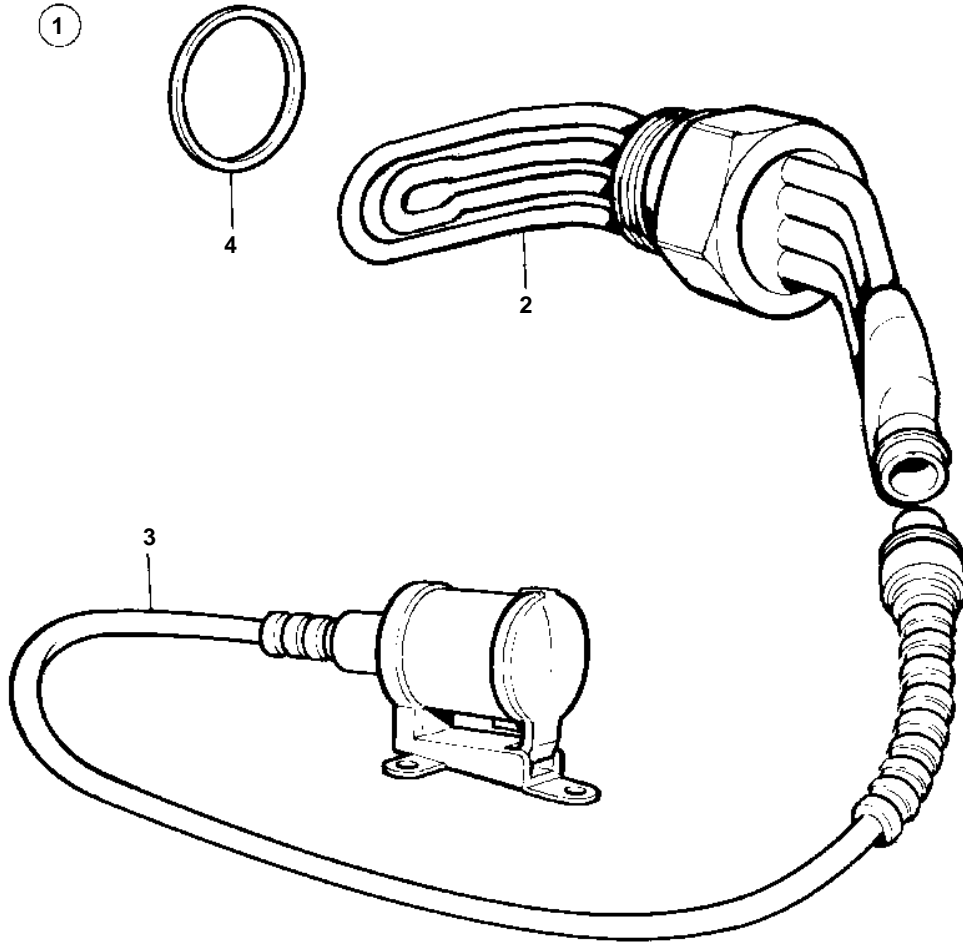

COMMON

COMMON

REF	PART NO.	QTY	DESCRIPTION	NOTES
1	1622520	1	Engine heater	220-240V, 1500W
2	1622521	1	· Radiator	
3		1	· Cable	
4	469328	1	· Gasket	
5		1	· Heat shield	
6	8153706	1	· Cable	L=2500mm
		1	· Cable	L=5000mm