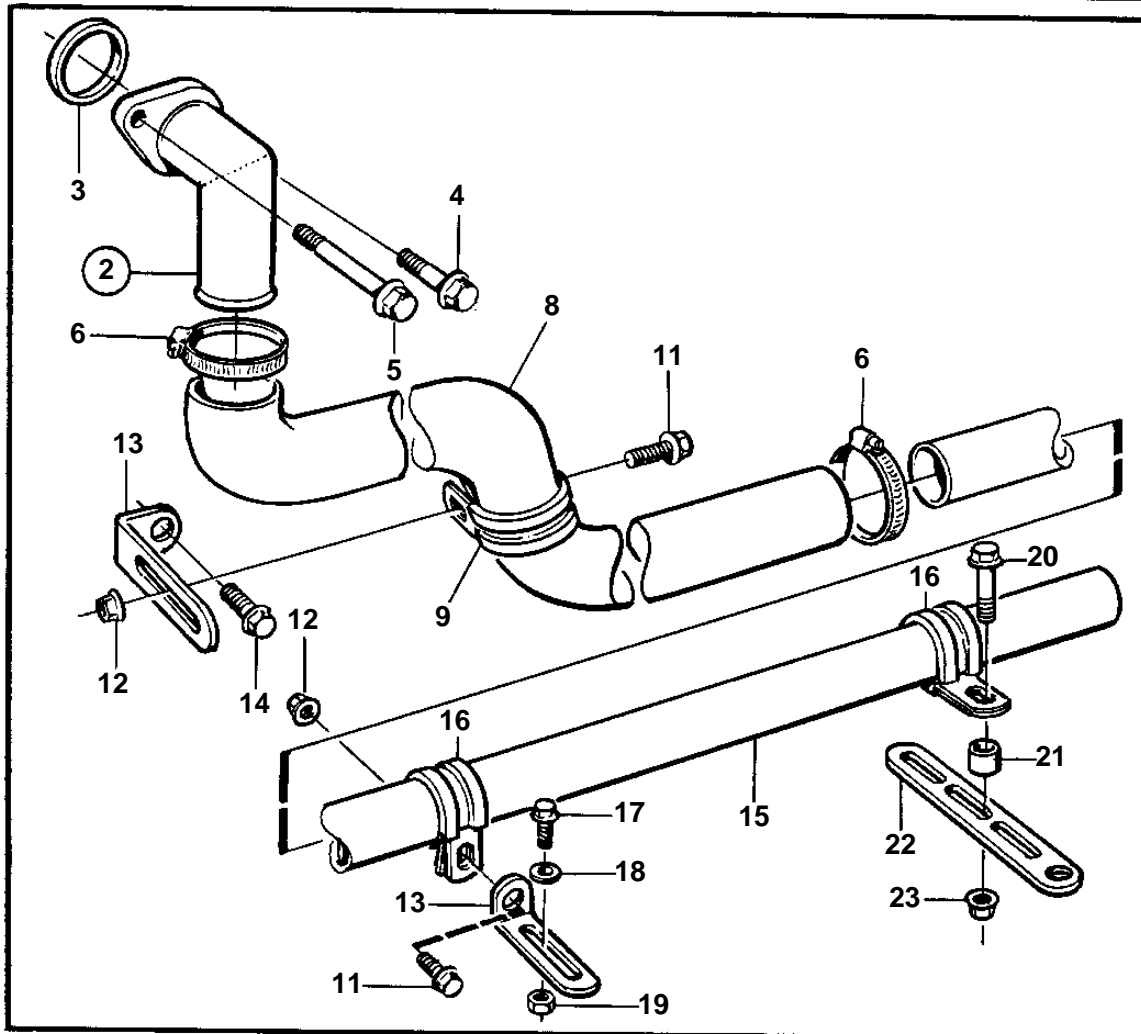

COMMON

15827

COMMON

REF	PART NO.	QTY	DESCRIPTION	SEE SEC.	NOTES
1		1	Crankcase ventilatio		SN-XXXXXX17139
				3269	
2	1556486	1	Breather pipe		SNXXXXXX17140-
3	421158	1	· Sealing ring		
4	945444	1	Flange screw		
5	973924	1	Flange screw		
6	943476	2	Hose clamp		
8	942707	X	Rubber hose		L=1200mm
9	952641	1	Clamp		
11	946544	2	Flange screw		
12	945407	2	Flange nut		
13	965555	2	Bracket		
14	946440	1	Flange screw		
15	3825326	1	Tube		
16	952637	2	Clamp		
17	946440	1	Flange screw		
18	960142	1	Washer		
19	945408	1	Flange nut		
20	965212	1	Screw		
21	846339	1	Spacer sleeve		
22	965545	1	Bracket		
23	945407	1	Flange nut		