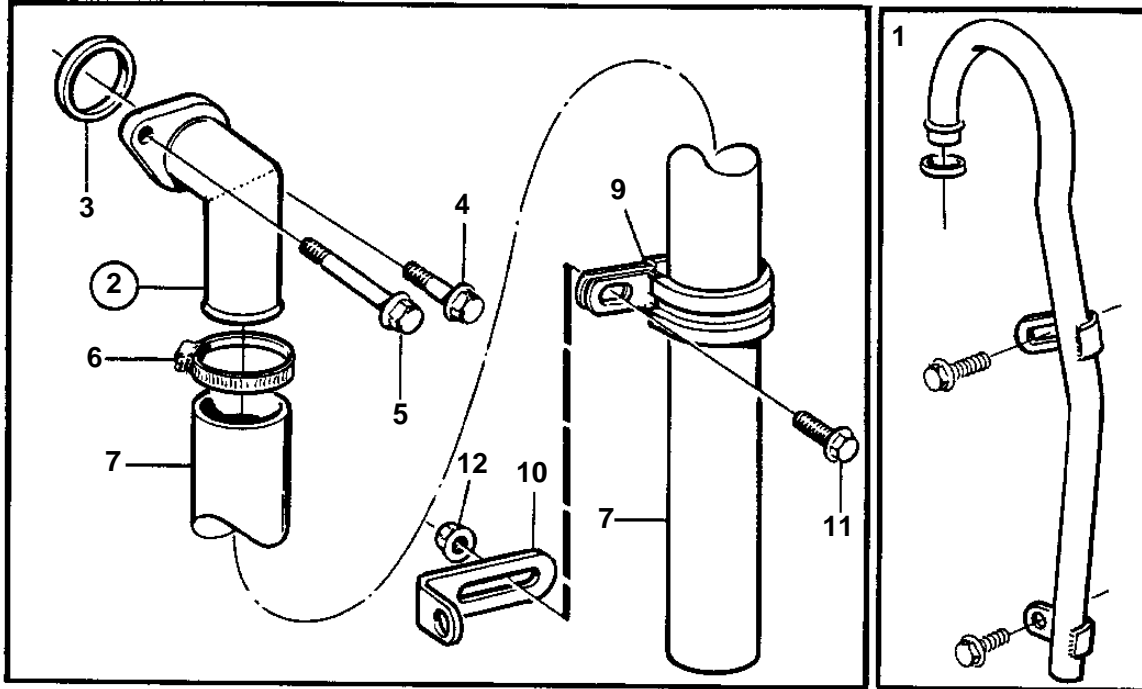

COMMON

15827

COMMON

REF	PART NO.	QTY	DESCRIPTION	SEE SEC.	NOTES
1		1	Crankcase ventilatio		SN-XXXXXX17139
				3269	
2	1556486	1	Breather pipe		SNXXXXXX17140-
3	421158	1	· Sealing ring		
4	945444	1	Flange screw		
5	973924	1	Flange screw		
6	943476	2	Hose clamp		
8	942707	X	Rubber hose		L=1200mm
9	952641	1	Clamp		
11	946544	2	Flange screw		
12	945407	2	Flange nut		
13	965555	2	Bracket		
14	946440	1	Flange screw		
15	3825326	1	Tube		
16	952637	2	Clamp		
17	946440	1	Flange screw		
18	960142	1	Washer		
19	945408	1	Flange nut		
20	965212	1	Screw		
21	846339	1	Spacer sleeve		
22	965545	1	Bracket		
23	945407	1	Flange nut		