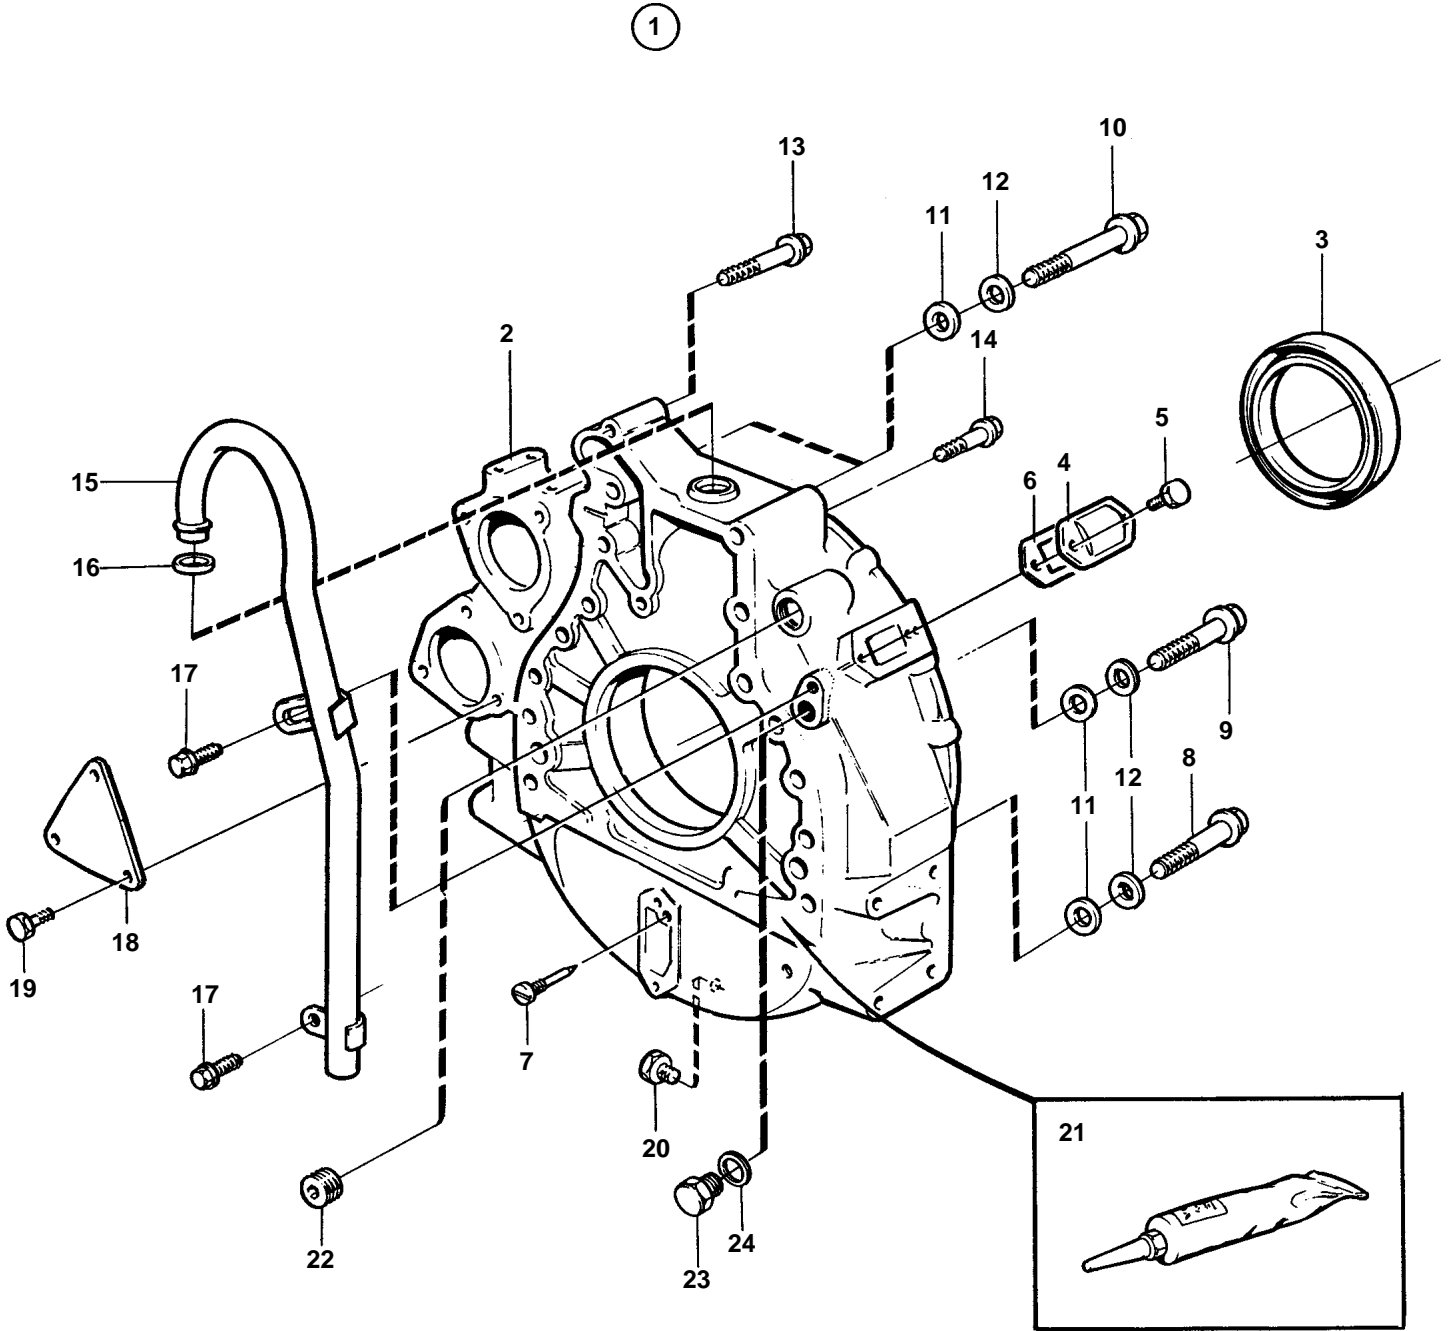

TWD1630P, TAD1630P

15807

TWD1630P, TAD1630P

REF	PART NO.	QTY	DESCRIPTION	NOTES
1	11032003	1	Flywheel housing	
2		1	· Flywheel housing	
3	1543896	1	· Sealing ring	
4	4772168	2	Cover	
5	946934	4	Flange screw	
6	4804167	2	Gasket	
7	4772141	1	Turn signal	
8	971005	2	Screw	
9	971003	10	Screw	
10	971008	2	Screw	
11	955899	14	Washer	
12	941911	14	Spring washer	
13	965181	1	Screw	
14	947760	1	Flange screw	
15	862231	1	Breather pipe	
16	421158	1	Sealing ring	
17	946440	2	Flange screw	
18	849135	1	Cover	
19	946502	3	Screw	
20	968145	1	Plug	
21	1161231	X	Sealant	304ml
	1161277	X	Sealant	10g
22	467367	1	Plug	
23	180761	1	Plug	
24	11996	1	Gasket	