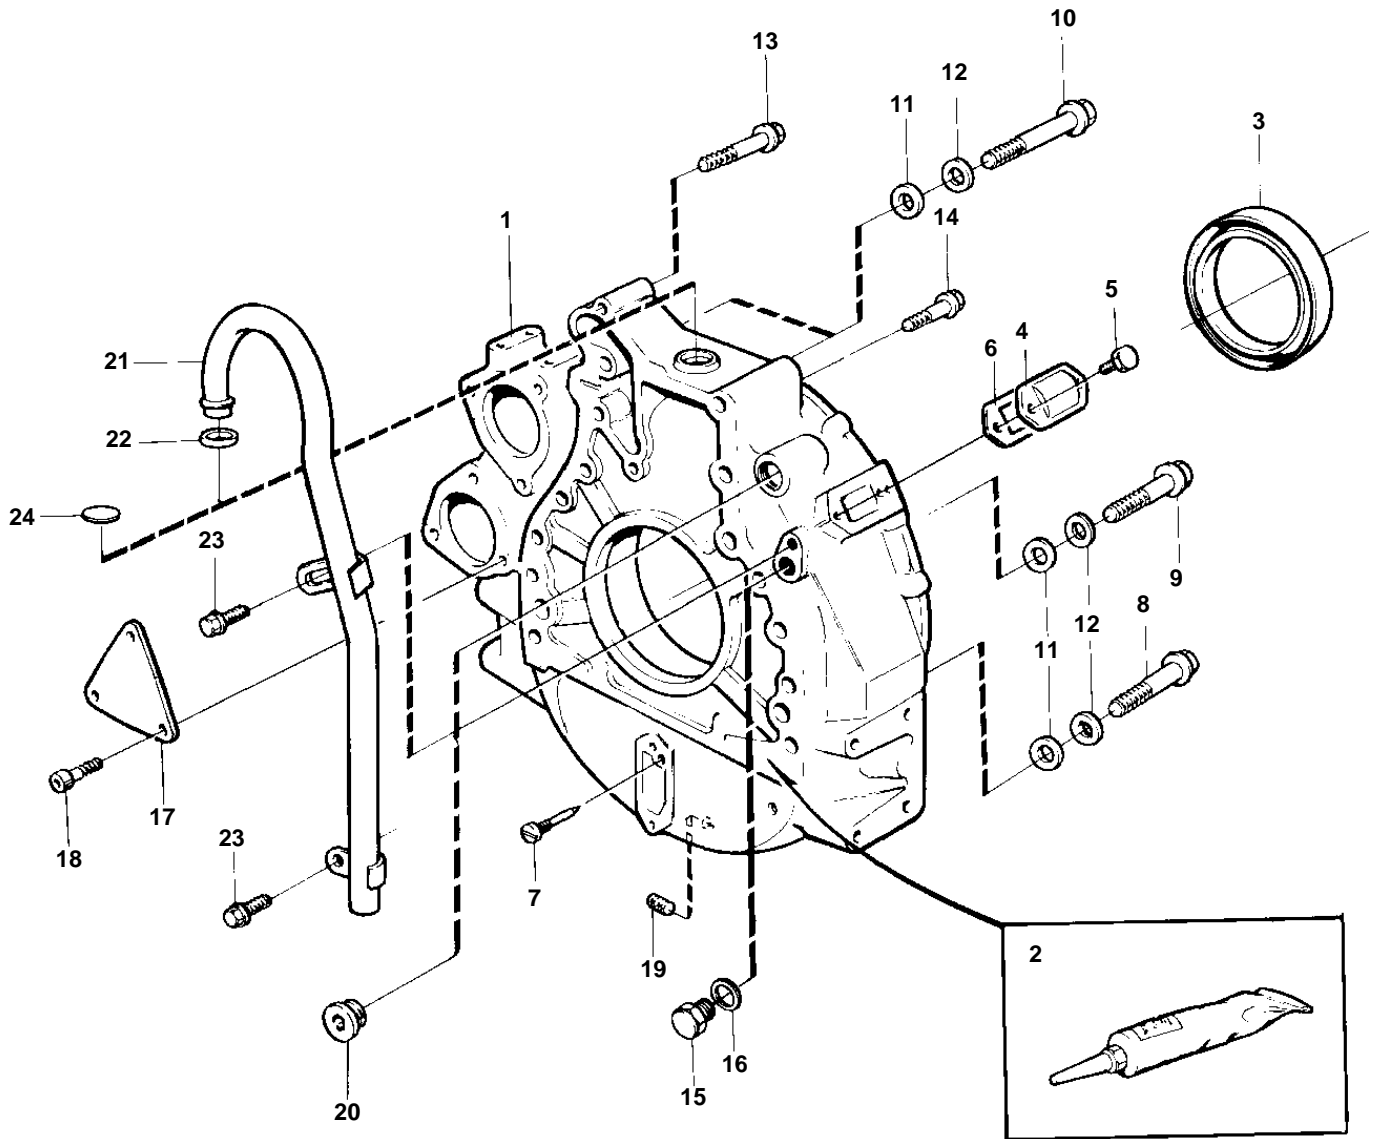

TWD1630P, TAD1630P

16871

TWD1630P, TAD1630P

REF	PART NO.	QTY	DESCRIPTION	NOTES
1	11032003	1	Flywheel housing	SN-XXXXXXXXXXXX/17139
	11032061	1	Flywheel housing	SNXXXXXXXXXXXX/17140-
2	1161231	X	Sealant	304ml
	1161277	X	Sealant	10g
3	1543896	1	Sealing ring	
4	4772168	2	Cover	
5	946934	4	Flange screw	
6	4804167	2	Gasket	
7	4772141	1	Turn signal	
8	971005	2	Screw	M14x80mm
9	971003	10	Screw	M14x70mm
10	971008	2	Screw	M14x110mm
11	955899	14	Washer	
12	941911	14	Spring washer	
13	965181	1	Screw	M8x70mm
14	947760	1	Flange screw	M8x40mm
15	180761	1	Plug	SNXXXXXXXXXXXX/17140-
16	11996	1	Gasket	SNXXXXXXXXXXXX/17140-
17	849135	1	Cover	
18	959253	3	Allen head screw	
19	968145	1	Plug	
20	467367	1	Plug	
21	862231	1	Breather pipe	
22	421158	1	Sealing ring	
23	946440	2	Flange screw	
24	955100	1	Plug	SO