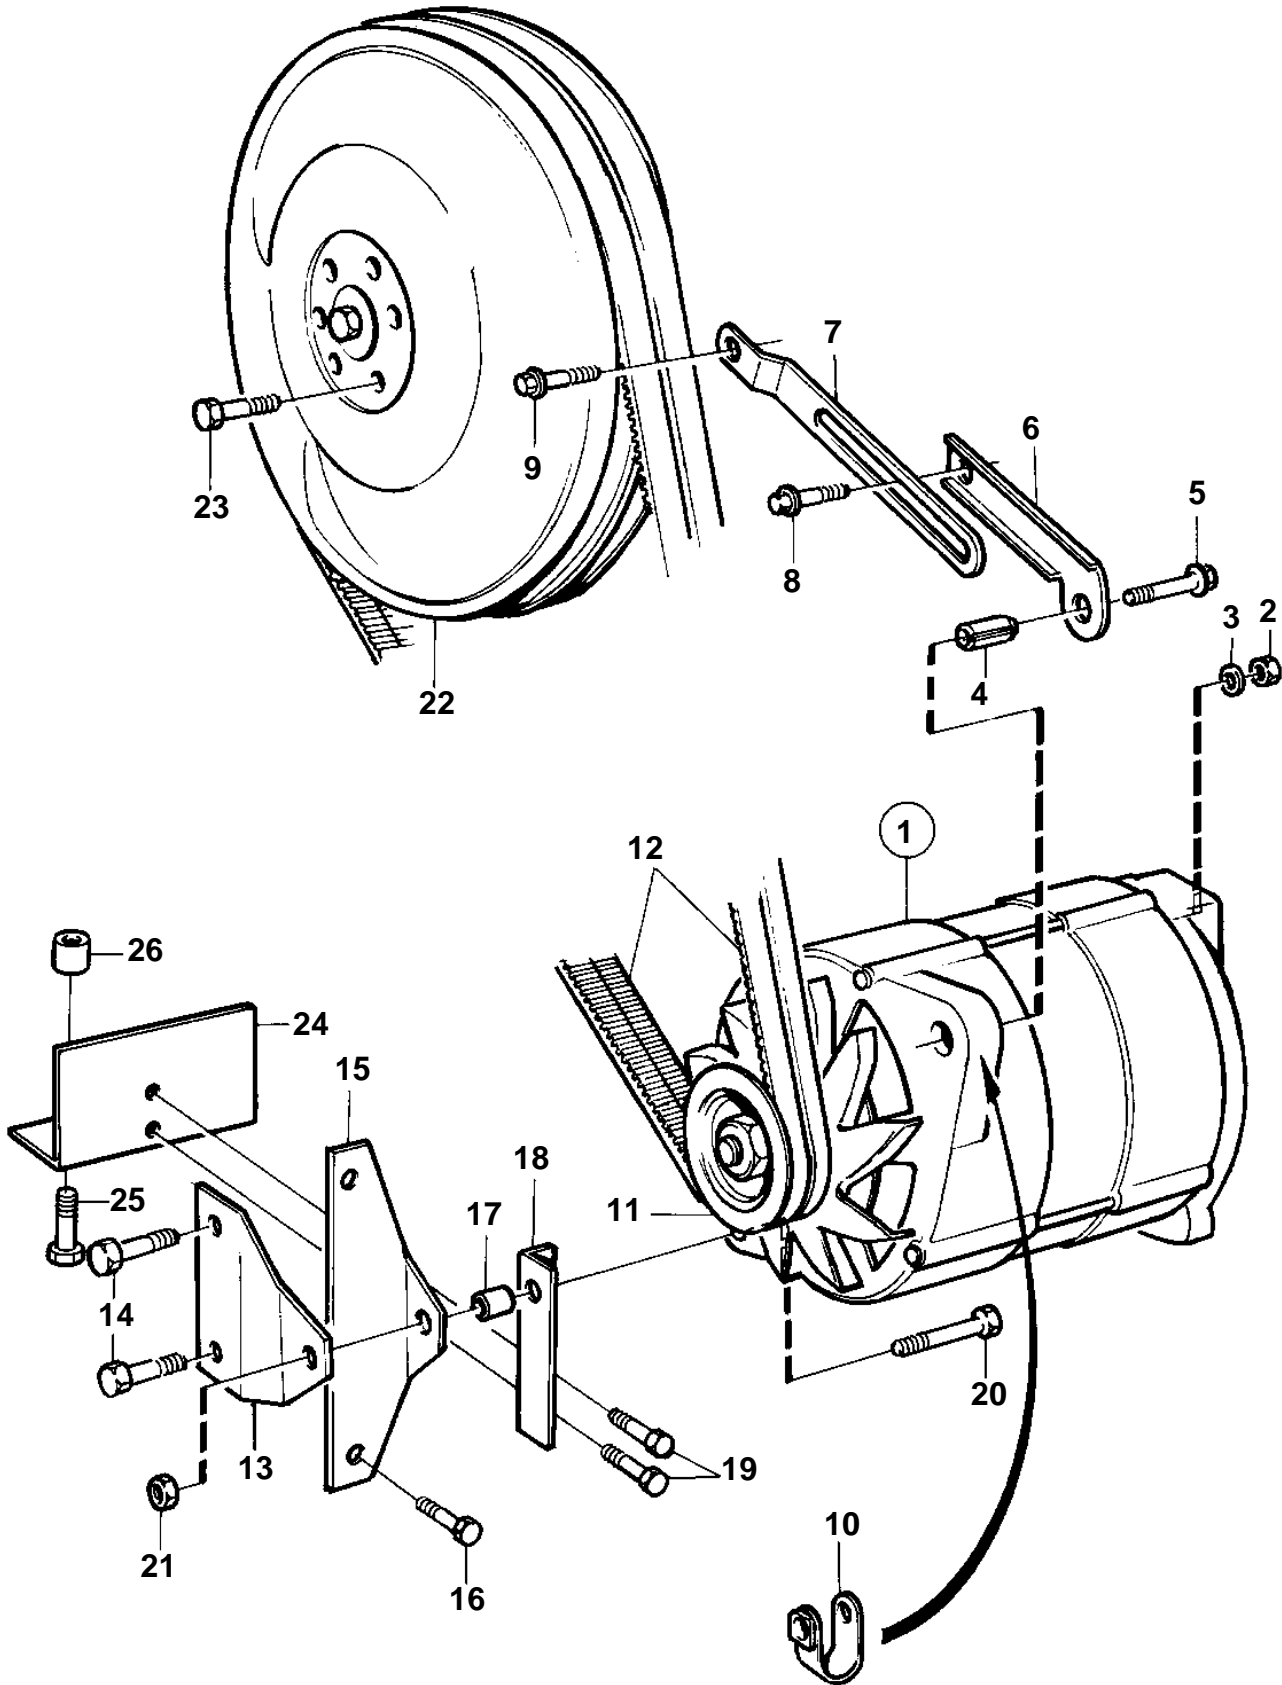

COMMON

15782

COMMON

REF	PART NO.	QTY	DESCRIPTION	SEE SEC.	NOTES
1	872021	1	Alternator		28V 60A
				127	
	873757	1	Alternator		28V 60A
			Comps. not spec.		
	872022	1	Alternator		28V 60A
				473	
2	955779	1	Nut		M4
3	941904	1	Spring washer		
4	1610144	1	Pin		
5	947760	1	Flange screw		
6	847956	1	Tensioner		
7	849847	1	Tensioner		
8	946173	1	Flange screw		
9	947760	1	Flange screw		
10	466734	1	Tensioning eyelet		
11	822573	1	Pulley		
12	966974	1	V-belt kit		
13	862715	1	Bracket		
14	971012	2	Screw		
15	862716	1	Bracket		
16	965191	2	Screw		
17	820916	1	Spacer sleeve		
18	863025	1	Bracket		
19	946544	2	Flange screw		
20	970963	1	Screw		
21	971098	1	Flange lock nut		
22		1	Pulley		
23	946173	6	Flange screw		
24	863024	1	Bracket		
25	945444	2	Flange screw		
26	807183	2	Spacer sleeve		