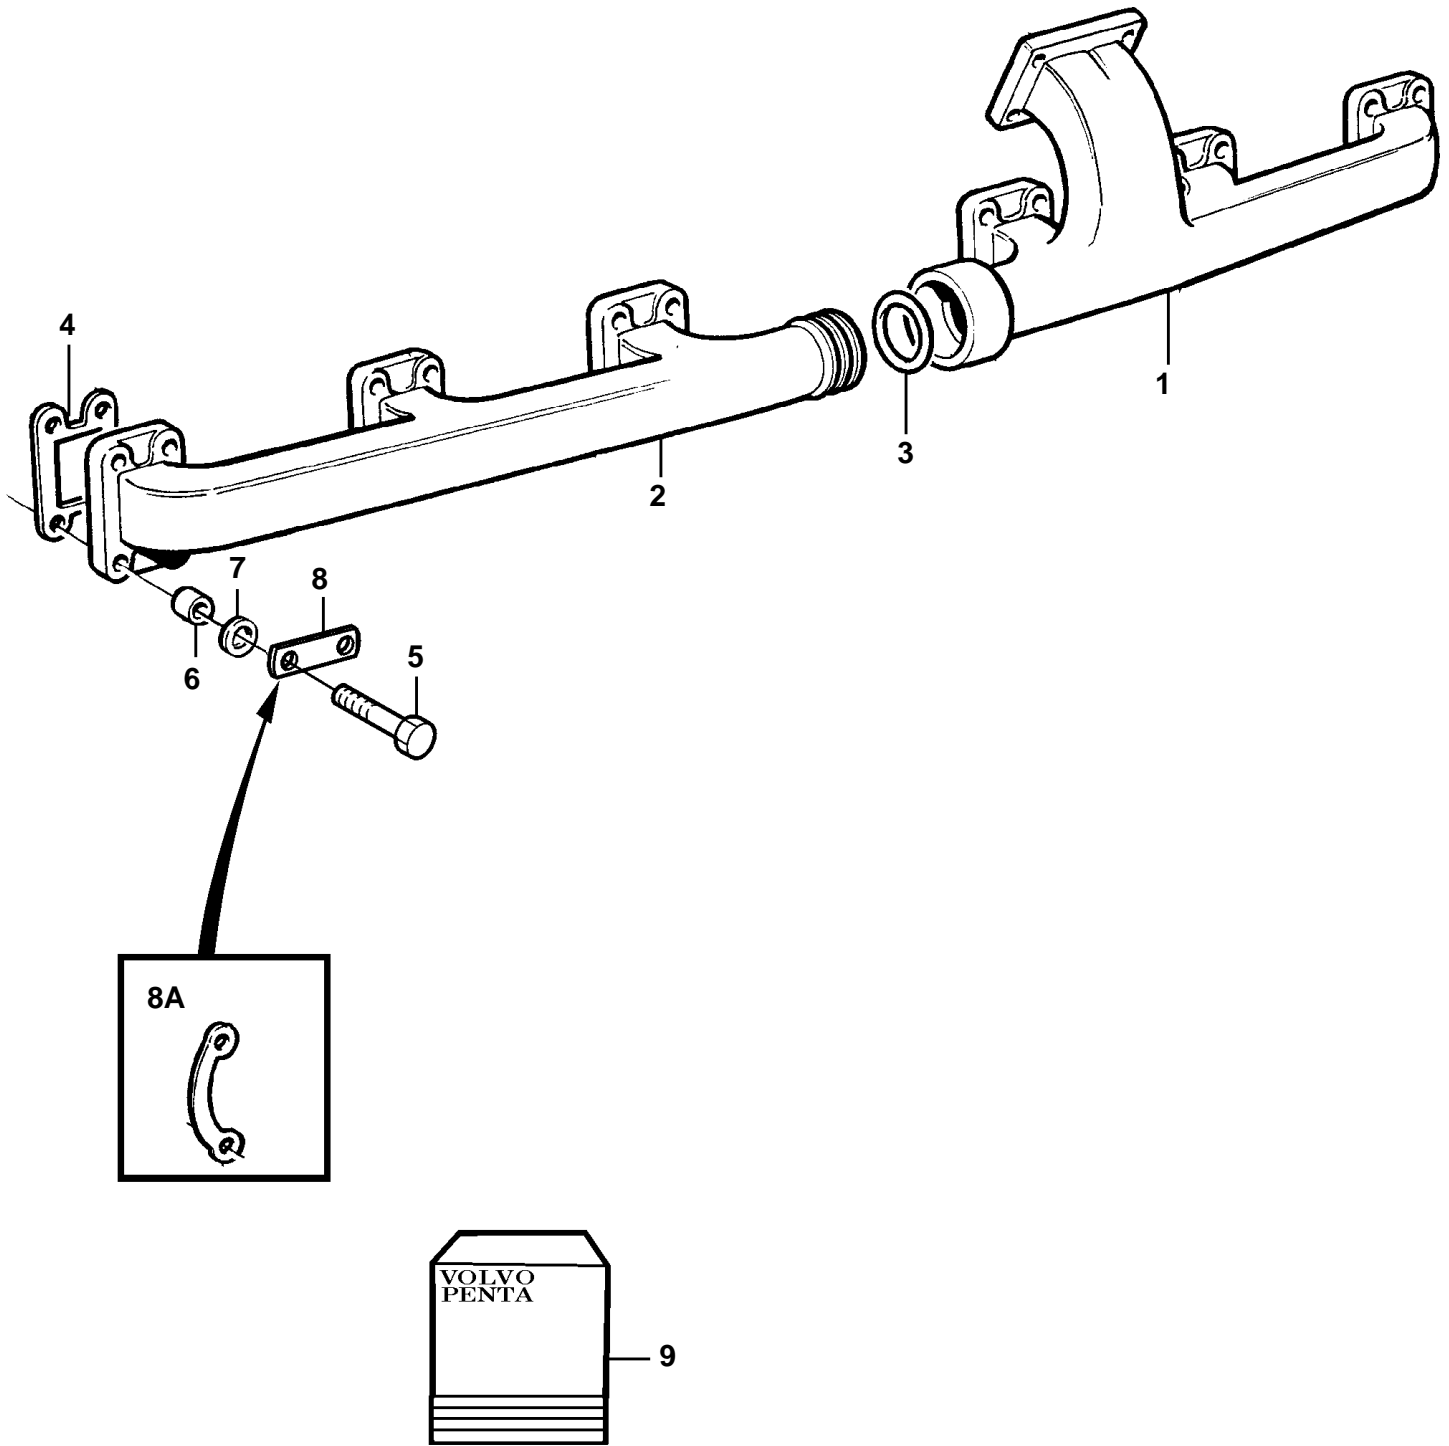

TWD1620G, TWD1630G, TAD1630G, TAD1630GE, TAD1631G, TAD1631GE

17449

TWD1620G, TWD1630G, TAD1630G, TAD1630GE, TAD1631G, TAD1631GE

| REF | PART NO. | QTY | DESCRIPTION   | NOTES                           |
|-----|----------|-----|---------------|---------------------------------|
| 1   | 11032263 | 1   | Exhaust pipe  | (4956005)                       |
| 2   | 1543534  | 1   | Exhaust pipe  |                                 |
| 3   | 470323   | 4   | Sealing ring  |                                 |
| 4   | 8130038  | 6   | Gasket        | (3165748)                       |
| 5   | 970951   | 24  | Screw         |                                 |
| 6   | 465517   | 24  | Spacer sleeve |                                 |
| 7   | 190509   | 24  | Washer        |                                 |
| 8   | 966717   | 12  | Lock washer   | LATE TYPE                       |
| 8A  | 1543665  | 12  | Striker plate | EARLY TYPE. Replaced by 966717. |
| 9   | 876172   | 1   | Gasket kit    |                                 |