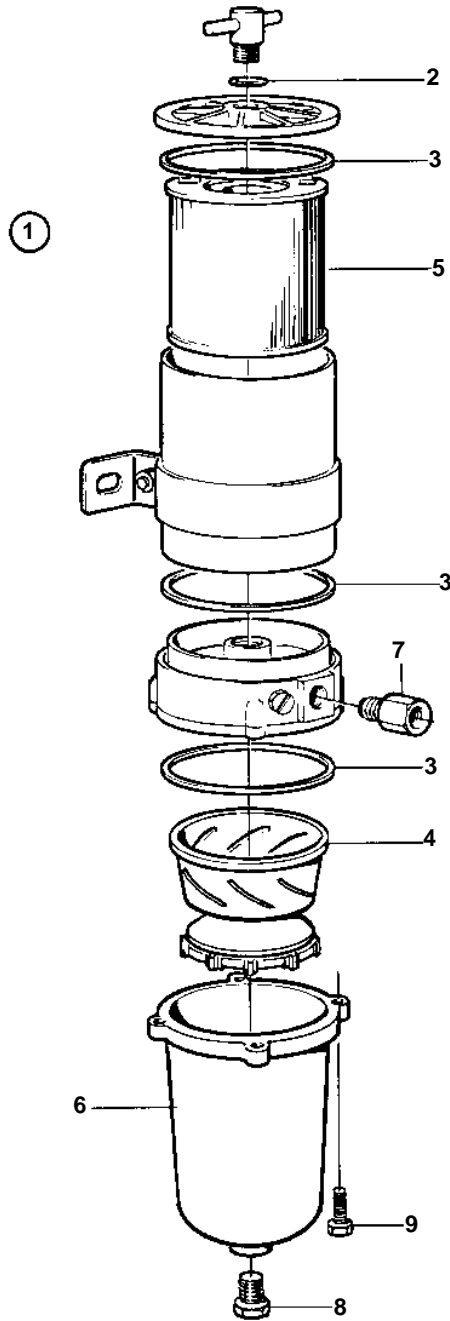

TWD1620G, TWD1630G, TAD1630G, TAD1630GE, TAD1631G, TAD1631GE

15385

TWD1620G, TWD1630G, TAD1630G, TAD1630GE, TAD1631G, TAD1631GE

REF	PART NO.	QTY	DESCRIPTION	SEE SEC.	NOTES
1	3825018	1	Fuel cleaner		LATE TYPE
			Bulletin 50-11A	50-11A-EN	Fuel Filters / Water Separators
2	838505	1	• O-ring		
3	846719	3	• Gasket		
4	3825028	1	• Turbine		
5	3825027	1	• Filter insert		REPL BY 3838852
	3838852	1	Filter insert		
6	848293	1	• Bowl		Metal Bowl.
7	846620	2	• Nipple		
8	952075	1	• Plug		
9	940094	4	• Screw		