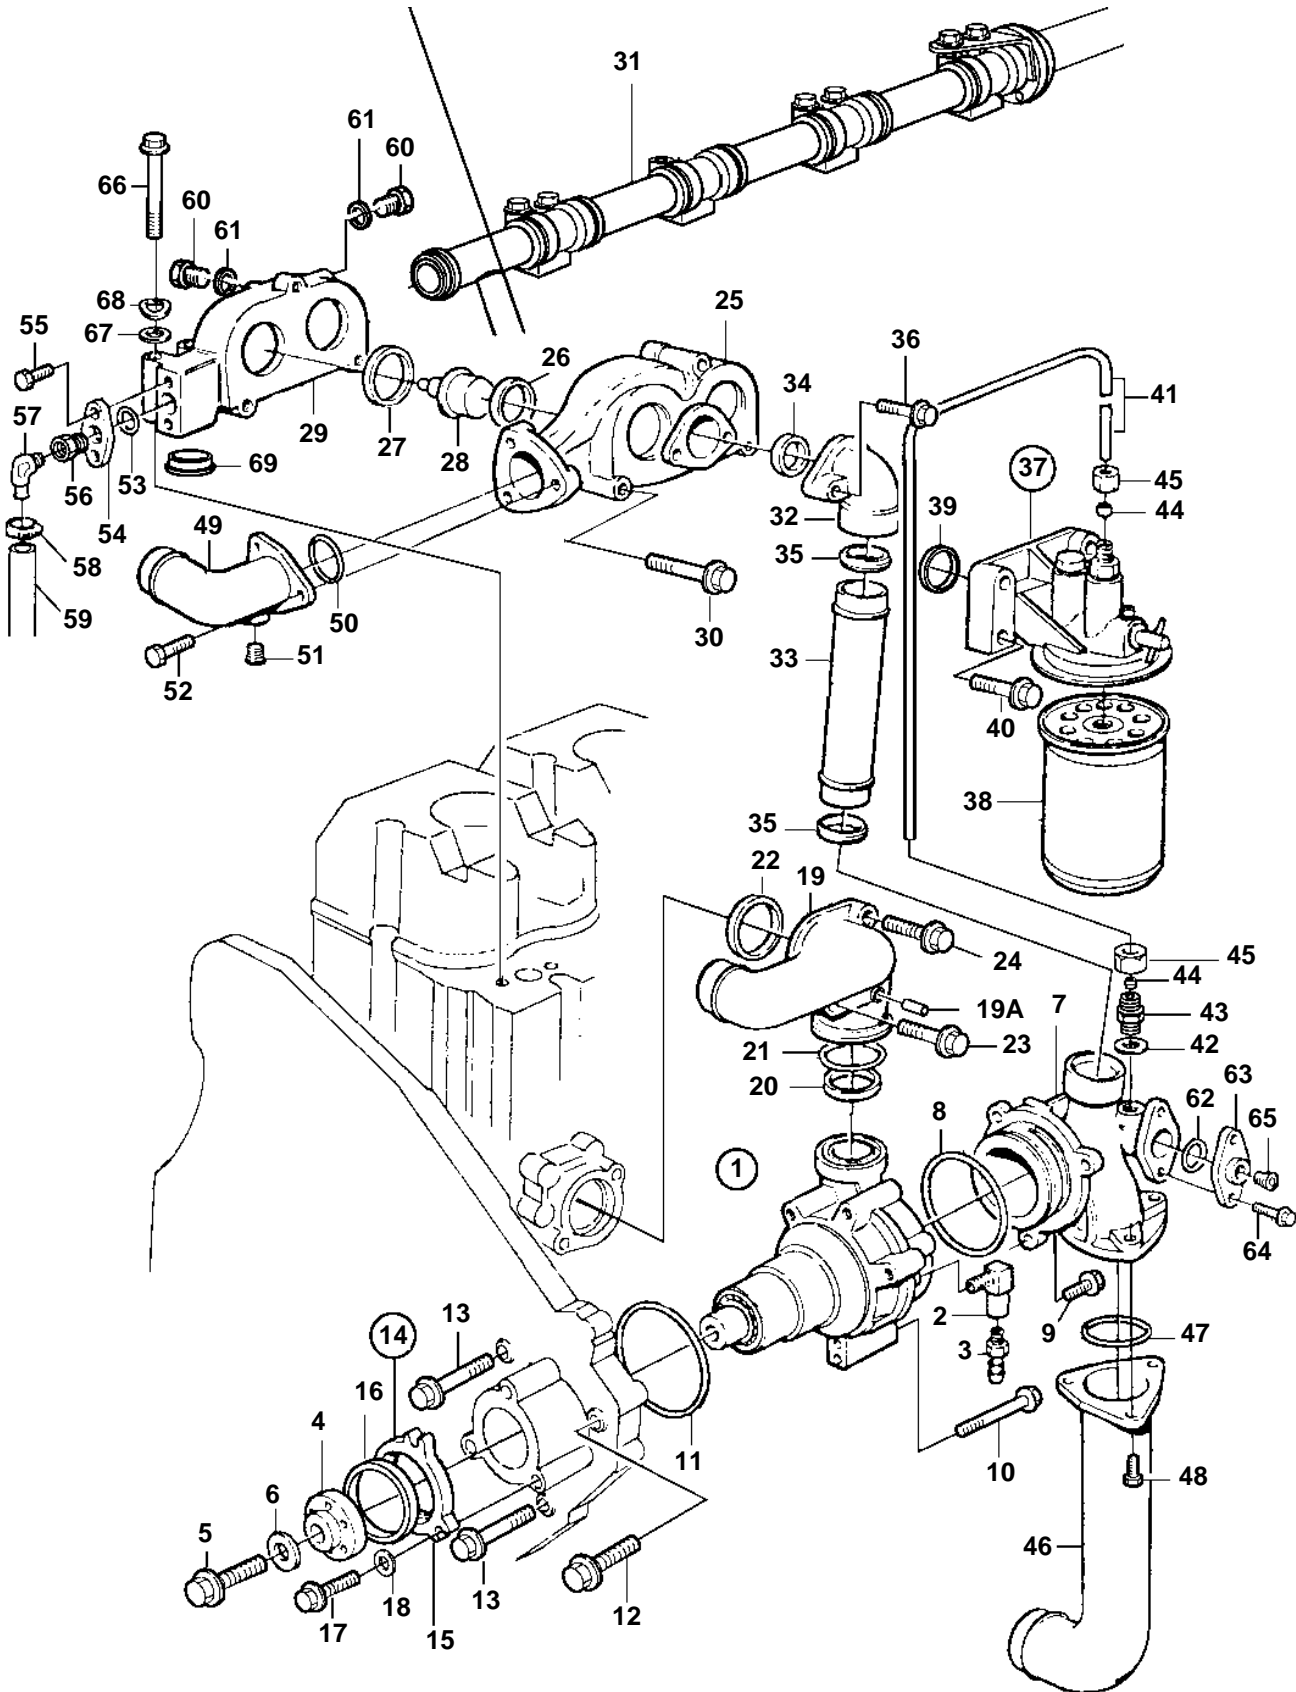

TAD1630G, TAD1630GE, TAD1631G, TAD1631GE

TAD1630G, TAD1630GE, TAD1631G, TAD1631GE

REF	PART NO.	QTY	DESCRIPTION	SEE SEC.	NOTES
1	1556330	1	Water pump		REPL BY8149980. Replaced by 8149980.
				1891	
	8149980	1	Circulation pump		SN216002995-
	3803305	1	Circ. pump, exch		Exchange unit
			Comps. not spec.		
2	1543847	1	Nipple		
3	947893	1	Drain cock		
4	1543891	1	Hub		
5	471555	1	Screw		
6	1543923	1	Washer		
7	1556080	1	Rear section		
8	925096	1	O-ring		
9	945444	3	Flange screw		
10	969189	2	Flange screw		
11	925266	1	O-ring		
12	965223	1	Flange screw		L=75mm
13	947790	2	Flange screw		L=80mm
14		1	Retainer		
15	1543539	1	· Retainer		
16	1543908	1	· Sealing ring		
17	946470	3	Flange screw		
18	955894	3	Washer		
19	866131	1	Pipe		(1556063). Replaced by 1ea pipe 866131 and 1ea 180759.
19A	981749	1	Plug		
20	1556397	1	Sealing ring		
21	1556412	1	Ring		
22	1556389	1	Sealing ring		
23	969189	1	Flange screw		
24	945444	1	Flange screw		
25	1556987	1	Thermostat housing		(1548566)
26	1544710	2	Sealing ring		
27	1544410	2	Sealing ring		
28	8149186	2	Thermostat		86°C
29	862141	1	Rear section		
30	965184	3	Screw		
31		1	Collecting pipe	3967	
32	1556081	1	Connection pipe		
33	1556082	1	Tube		
34	1543580	1	Sealing ring		
35	1543572	2	Sealing ring		
36	973924	2	Flange screw		
37		1	Bracketfor cooling water filter		
				417	
38	1699830	1	Coolant filter		(1661964)
39	469846	1	Sealing ring		
40	946671	4	Flange screw		
41	1556088	1	Tube		
42	969011	1	Gasket		
43	941754	1	Nipple		
44	956969	2	Ferrule		
45	956983	2	Nut		
46	849739	1	Coolant pipe		
47	925255	1	O-ring		
48	945444	3	Flange screw		
49	3831098	1	Connection pipe		(862103)
50	925255	1	O-ring		
51	479977	1	Plug		(952077)
52	945444	3	Flange screw		
53	469482	1	O-ring		
54	471705	1	Flange		
55	946173	2	Flange screw		
56	479954	1	Nipple		(190130)
57	942758	1	Nipple