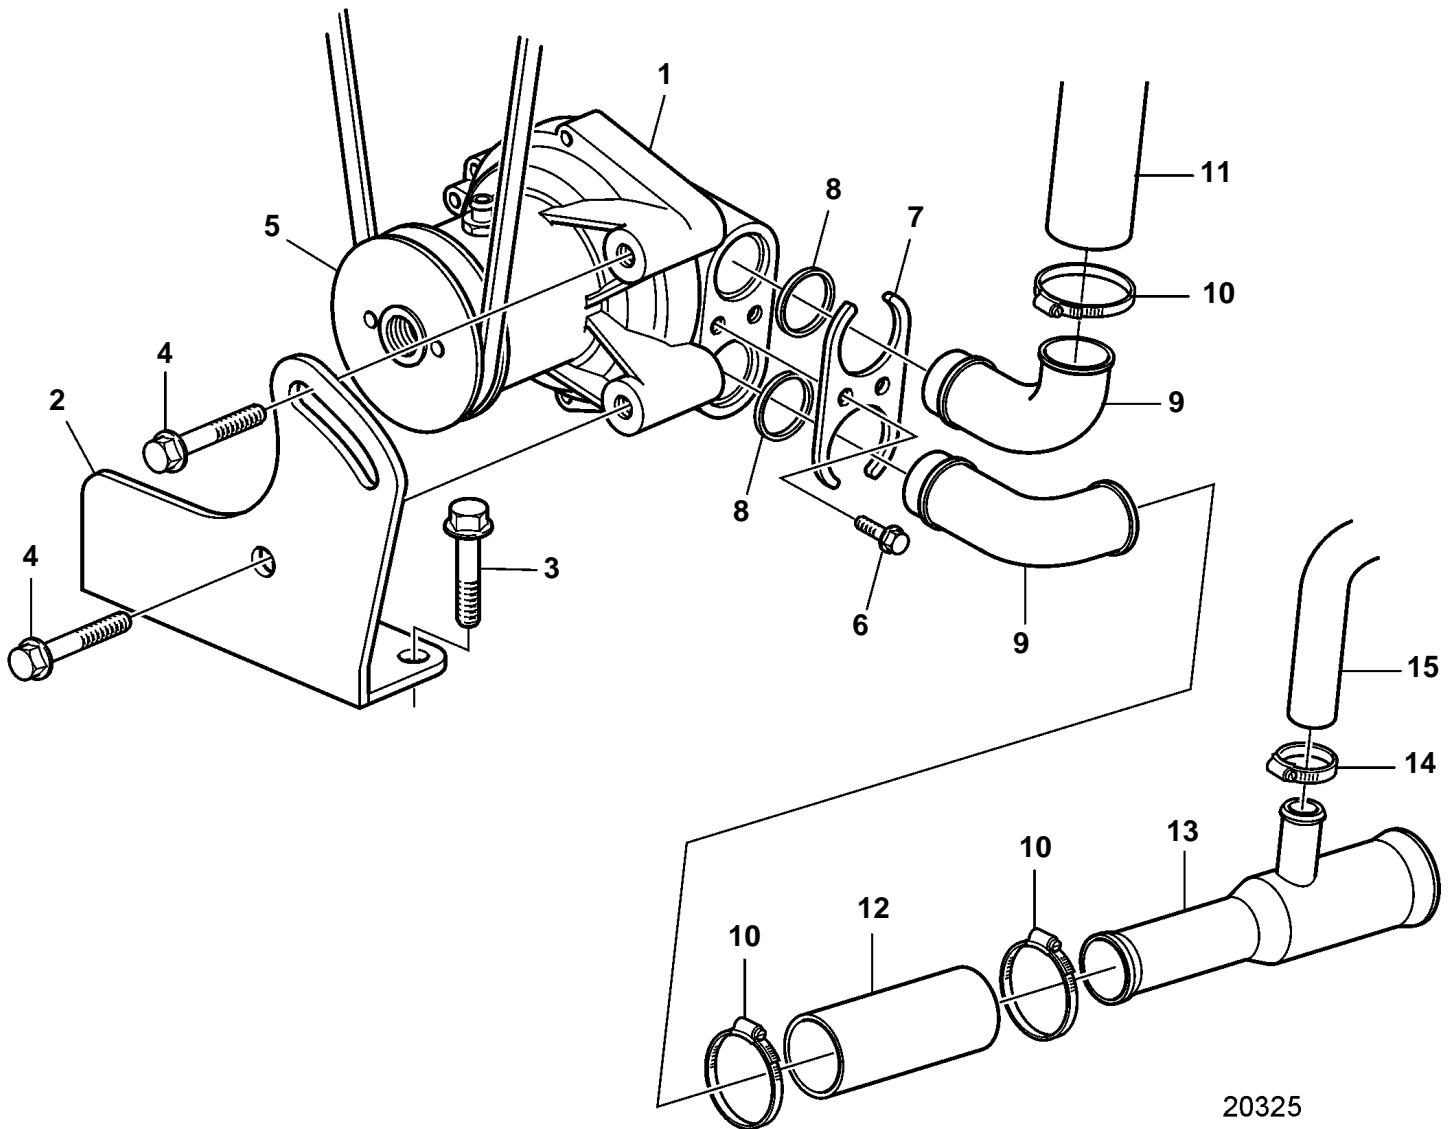

TAD1631G, TAD1631GE

20325

TAD1631G, TAD1631GE

REF	PART NO.	QTY	DESCRIPTION	SEE SEC.	NOTES
1	11032176	1	Circulation pump		
2	11032124	1	Bracket		
3	965225	2	Flange screw		
4	965194	2	Screw		
5	11032063	1	Pulley		
6	946544	2	Flange screw		
7	11030747	1	Anchorage		
8	11030751	2	Sealing ring		
9	11030745	2	Connection pipe		
10	943475	4	Hose clamp		
11	944386	1	Hose		L=480mm
12	944386	1	Hose		L=80mm
13	3831219	1	Coolant pipe		
14	943474	1	Hose clamp		
15	952969	1	Rubber hose		L=400mm
16	11032068	1	Tube		
17	947827	1	Clamp		
18	946173	1	Flange screw		
19	945408	1	Flange nut		
20	966356	1	Flange screw		
21	965560	1	Bracket		
22	822255	1	Spacer sleeve		
23	965558	1	Bracket		
24	948217	1	Flange screw		
25	945408	1	Flange nut		
26		1	Hose clamp		
				7023	
27		1	Flange screw		
				7023	
28			Nut		
				7023	