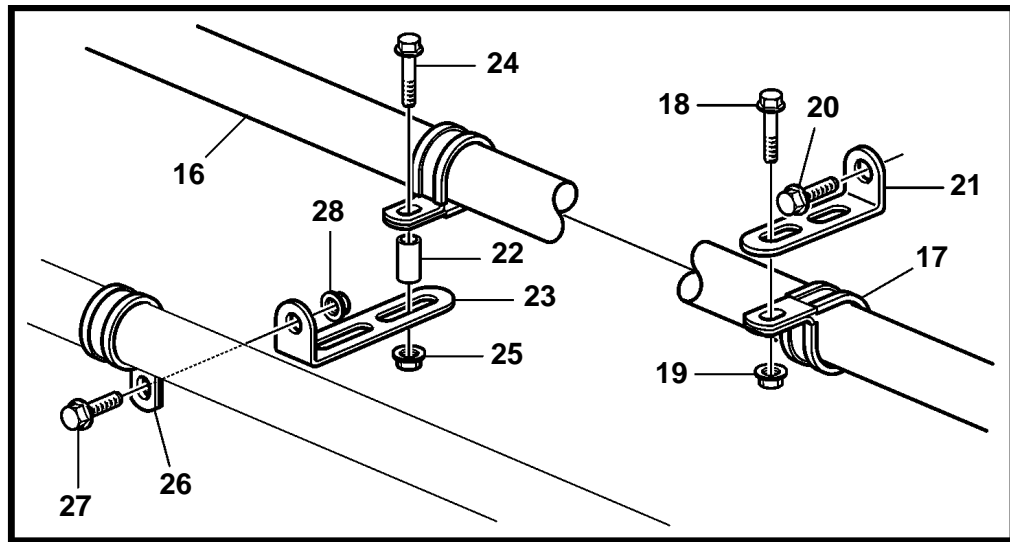

TAD1631G, TAD1631GE

20325

TAD1631G, TAD1631GE

REF	PART NO.	QTY	DESCRIPTION	SEE SEC.	NOTES
1	11032176	1	Circulation pump		
2	11032124	1	Bracket		
3	965225	2	Flange screw		
4	965194	2	Screw		
5	11032063	1	Pulley		
6	946544	2	Flange screw		
7	11030747	1	Anchorage		
8	11030751	2	Sealing ring		
9	11030745	2	Connection pipe		
10	943475	4	Hose clamp		
11	944386	1	Hose		L=480mm
12	944386	1	Hose		L=80mm
13	3831219	1	Coolant pipe		
14	943474	1	Hose clamp		
15	952969	1	Rubber hose		L=400mm
16	11032068	1	Tube		
17	947827	1	Clamp		
18	946173	1	Flange screw		
19	945408	1	Flange nut		
20	966356	1	Flange screw		
21	965560	1	Bracket		
22	822255	1	Spacer sleeve		
23	965558	1	Bracket		
24	948217	1	Flange screw		
25	945408	1	Flange nut		
26		1	Hose clamp		
				7023	
27		1	Flange screw		
				7023	
28			Nut		
				7023	