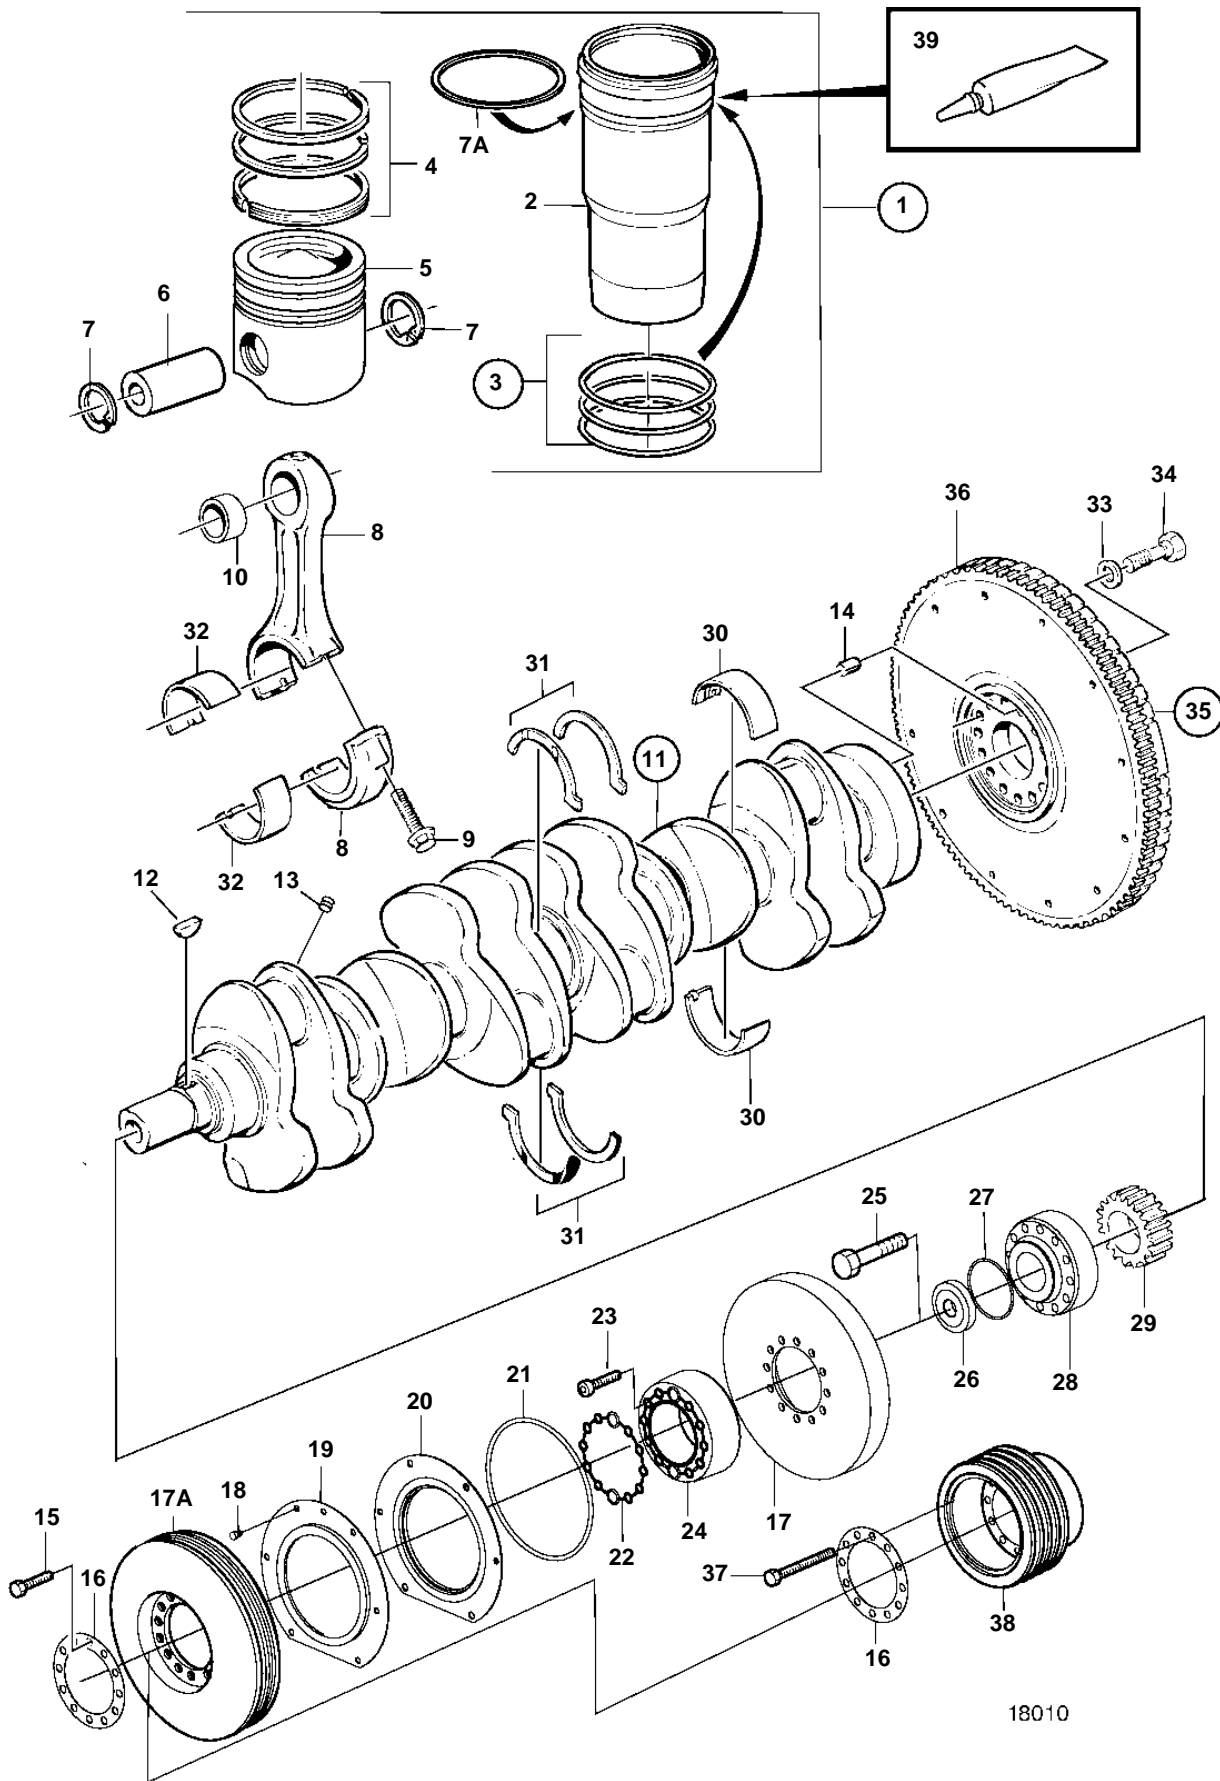

TWD1240VE

TWD1240VE

REF	PART NO.	QTY	DESCRIPTION	NOTES
1	3586771	6	Cylinder liner kit	
2		6	· Cylinder liner	
3	270950	6	· Sealing ring kit	
4	3840819	6	· Piston ring kit	
5		6	· Piston	
6	3155115	6	· Piston pin	
7	914530	12	· Lock ring	
7A	1677591	6	Shim	TH=0,20mm
7	1677592	6	Shim	TH = 0,30mm
	1677593	6	Shim	TH = 0,50mm
8	3835339	6	Connecting rod	(3184823)
9	1543035	12	· Screw	
10	20381185	6	· Bushing	
11	20538850	1	Crankshaft	CLASSIFIABLE (3832928)
12	422253	1	· Woodruff key	
13	978130	6	· Plug	
14	950645	1	· Pin	
15	963254	10	Screw	
16	8193962	1	Washer	
17	8193930	1	Vibration damper	
17A	11127304	1	Pulley	
18	946440	6	Flange screw	
19	3827504	1	Dust cover	
20	3832863	1	Sealing ring	
21	3832906	1	O-ring	
22	3827530	1	Sealing ring	
23	974111	2	Allen head screw	
24	3826656	1	Companion flange	
25	1543316	1	Screw	
26	422124	1	Washer	
27	945512	1	O-ring	
28	1549407	1	Hub	
29	8170192	1	Gear	
30	20530916	7	Main bearing kit	STD
		7	· Bearing shell, upper	
		7	· Bearing shell, lower	
	20578624	7	Main bearing kit	U.S=0.25mm
		7	· Bearing shell, upper	
		7	· Bearing shell, lower	
	20578625	7	Main bearing kit	U.S=0,50mm
		7	· Bearing shell, upper	
		7	· Bearing shell, lower	
	20578626	7	Main bearing kit	U.S=0.75mm
		7	· Bearing shell, upper	
		7	· Bearing shell, lower	
	20578627	7	Main bearing kit	U.S=1.00mm
		7	· Bearing shell, upper	
		7	· Bearing shell, lower	
31	3093651	1	Thrust washer kit	STD
	3093652	1	Thrust washer kit	O.S=00,1mm
	3093653	1	Thrust washer kit	O.S=0,2mm
32	276134	6	Big end bearing kit	STD
	276135	6	Big end bearing kit	U.S=0.25mm
	276136	6	Big end bearing kit	U.S=0,50mm
	276137	6	Big end bearing kit	U.S=0.75mm
	276334	6	Big end bearing kit	U.S=1.00mm
	276349	6	Big end bearing kit	U.S=1.25mm
33	1543563	14	Washer	
34	1677893	14	Screw	
35	3841339	1	Flywheel	(866380)
36	20711957	1	· Gear ring	
37	970893	10	Hexagon screw	
38	3826640	1	Pulley	