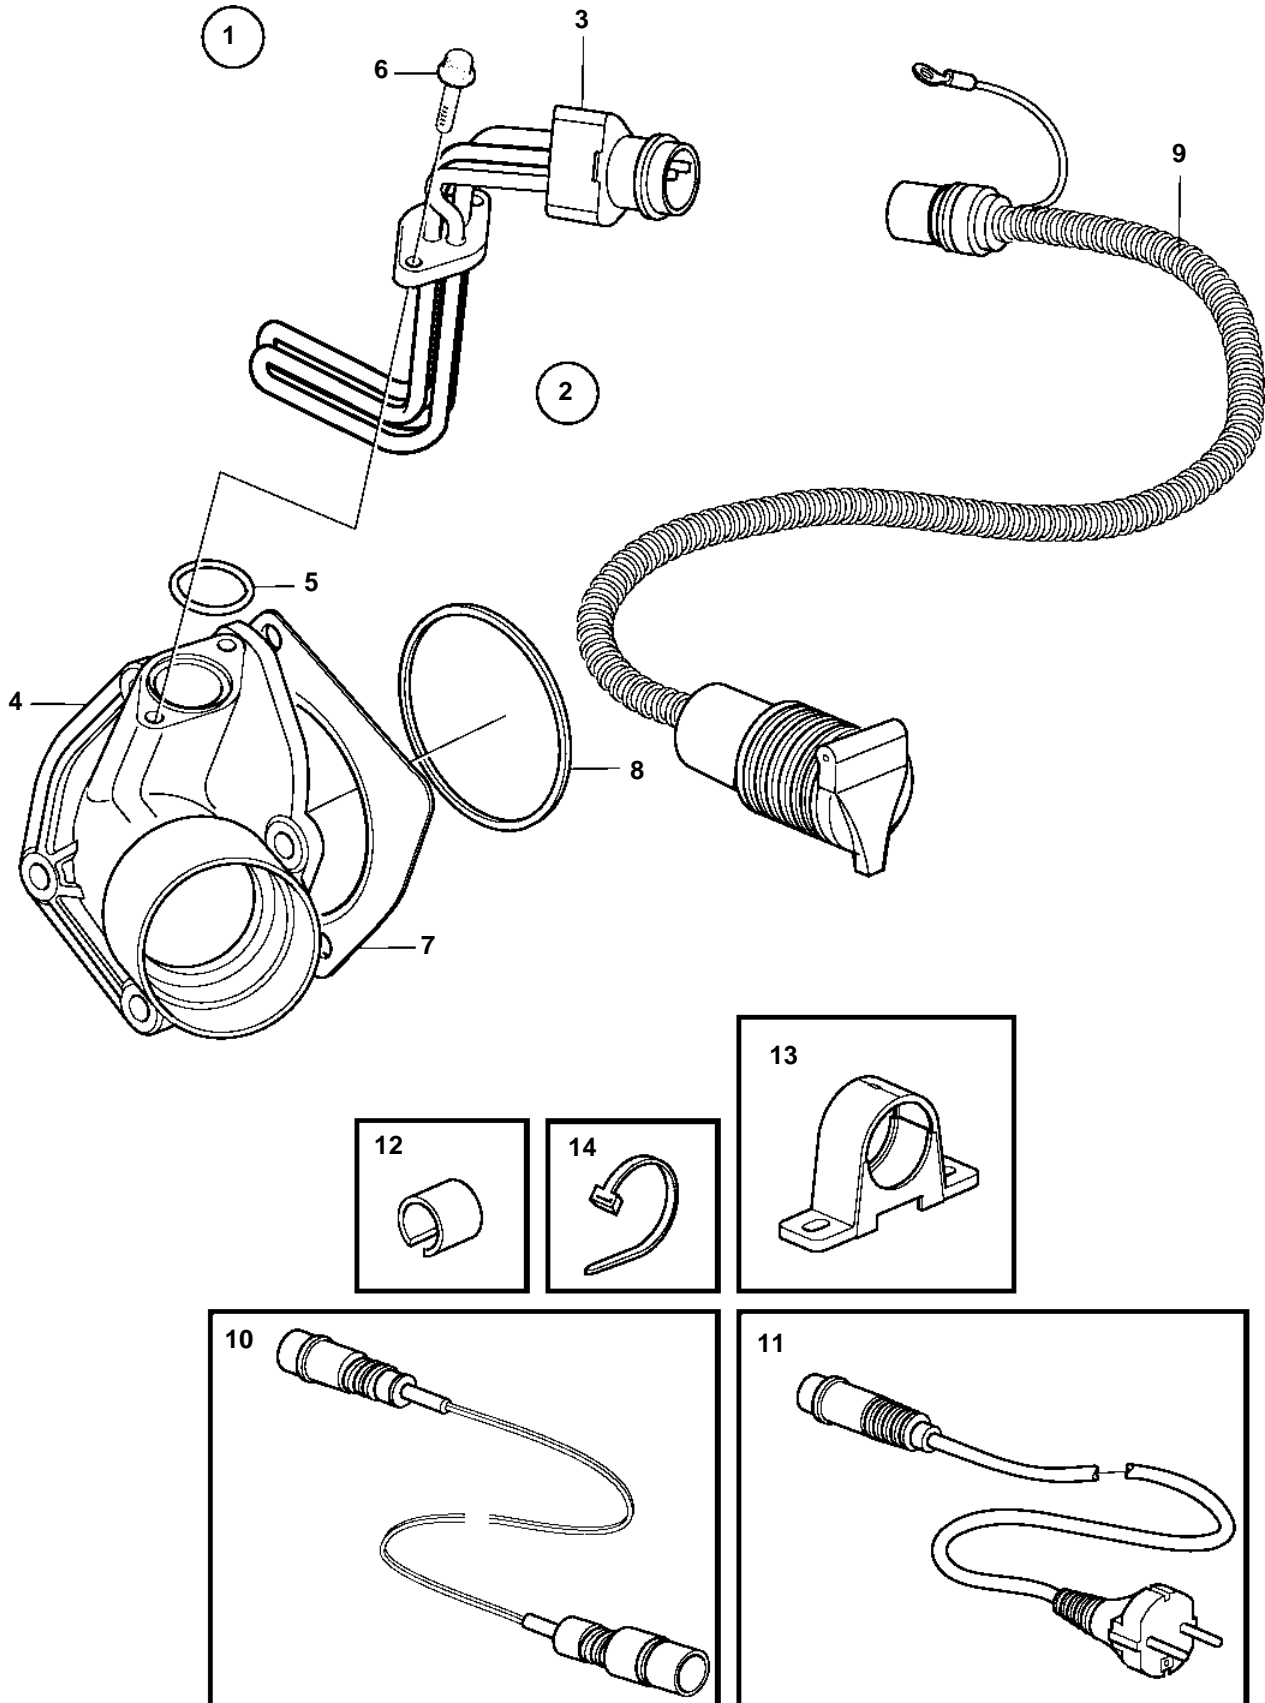

TWD1240VE, TAD1241VE, TAD1242VE, TAD1250VE, TAD1251VE, TAD1252VE

TWD1240VE, TAD1241VE, TAD1242VE, TAD1250VE, TAD1251VE, TAD1252VE

REF	PART NO.	QTY	DESCRIPTION	NOTES
1	3831171	1	Engine heater, set	
2	20460596	1	· Engine heater	
3		1	· · Engine heater	
4		1	· · Connection pipe	
5	975664	1	· · O-ring	
6	946934	2	· · Flange screw	
7	8130185	1	· Gasket	
8	1547254	2	· Sealing ring	
9	3589627	1	· Cable	L=1,5m
10	8153710	1	· Extension cable	L=3,2m
11	3986351	1	· Extension cable	
12	20587131	2	· Lock clamp	(1088719)
13	1079218	1	· Retainer	
14	948211	X	Strip clamp	