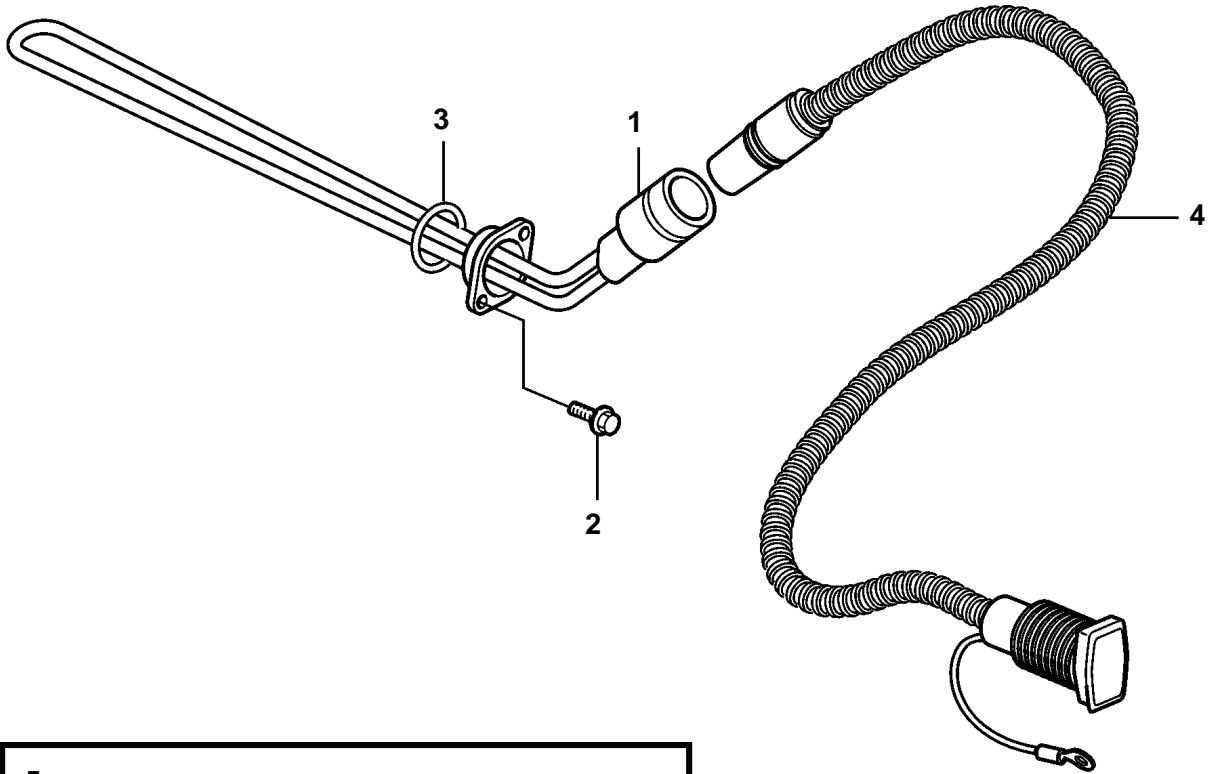

TWD1240VE

20486

TWD1240VE

REF	PART NO.	QTY	DESCRIPTION	NOTES
1	1676838	1	Engine heater	220-240V, 1500W
2	946934	2	Flange screw	
3	975664	1	O-ring	
4	3589627	1	Cable	
5	8153706	1	Cable	L=2,5m (1129295)
6	8153710	1	Extension cable	L=3,2m
7	3986351	1	Extension cable	L=5,0m
8	20587131	2	Lock clamp	(1088719)
9	1079218	1	Retainer	
10	948211	1	Strip clamp	