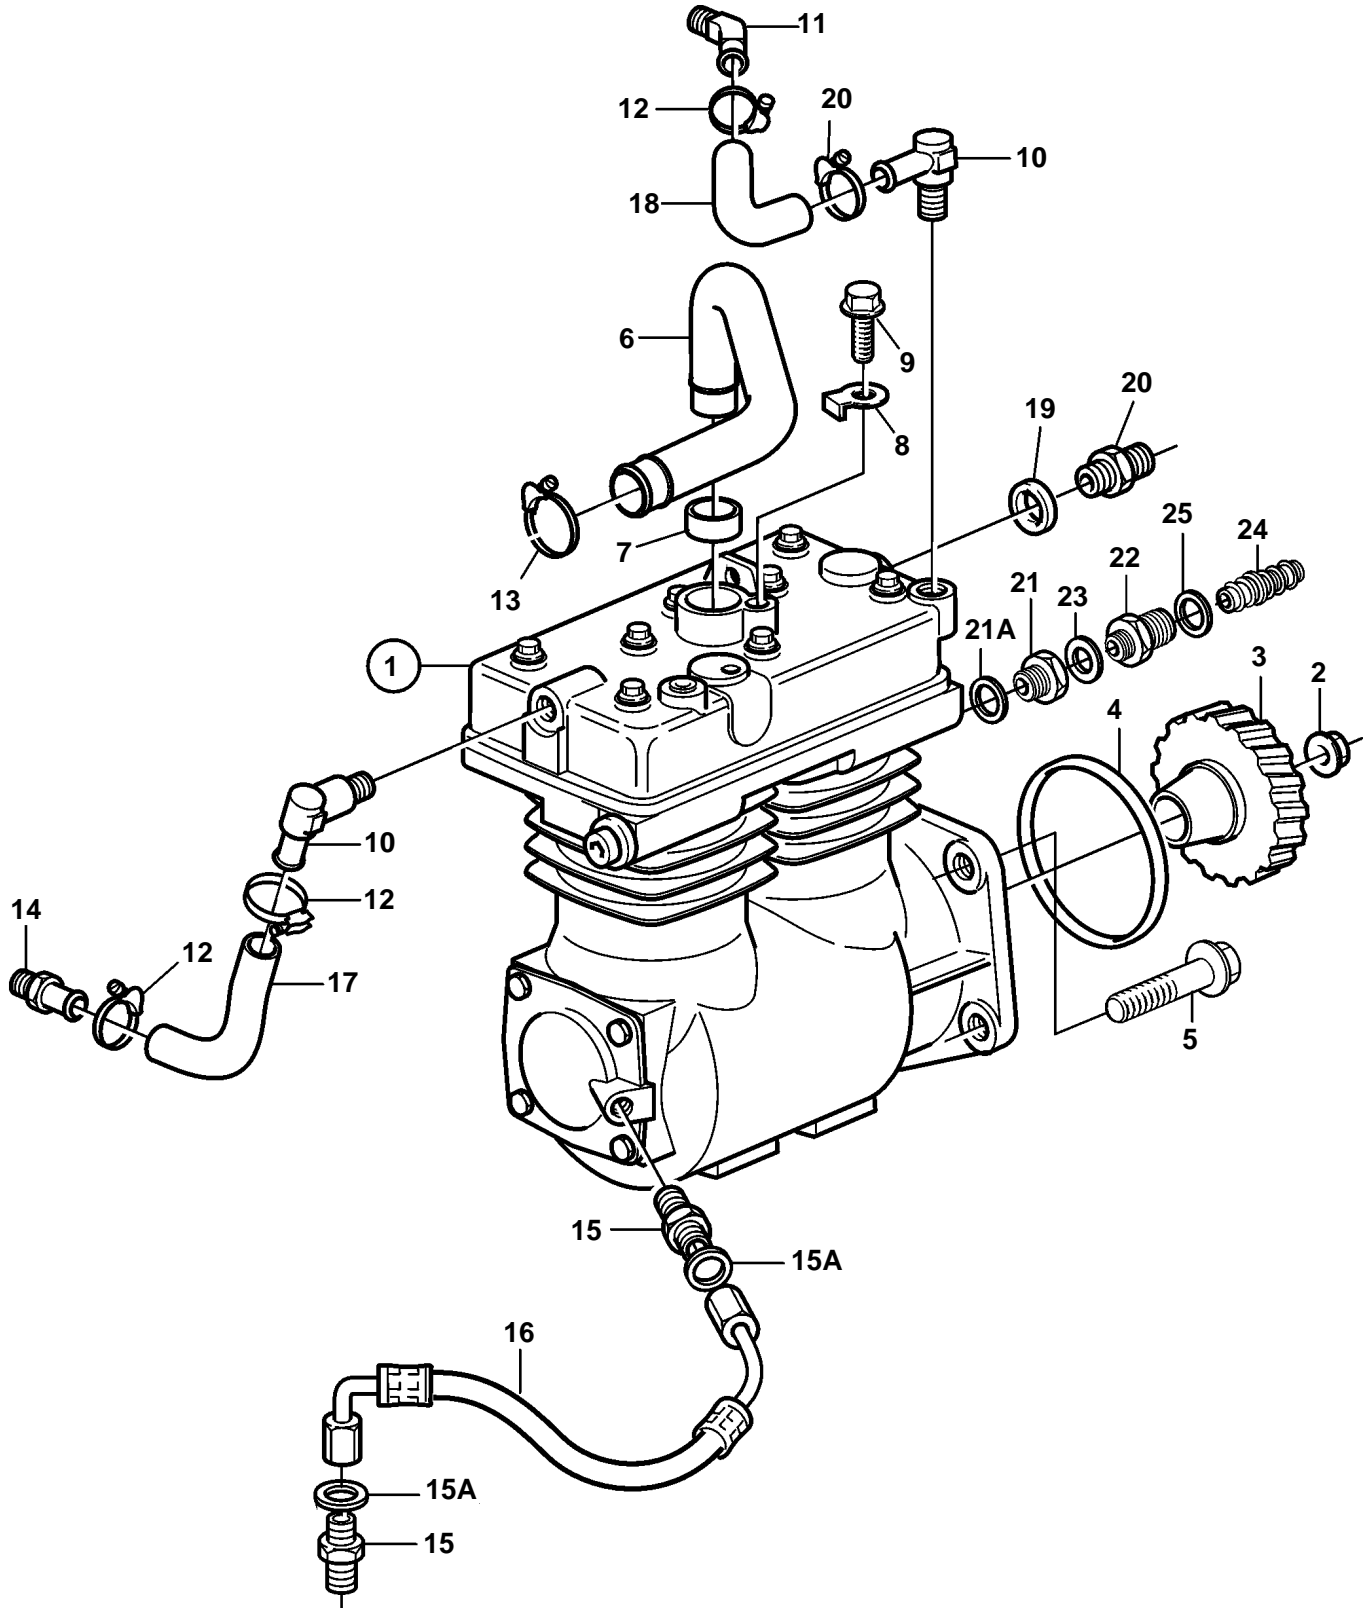

TWD1240VE, TAD1241VE, TAD1242VE, TAD1250VE, TAD1251VE, TAD1252VE

18151

TWD1240VE, TAD1241VE, TAD1242VE, TAD1250VE, TAD1251VE, TAD1252VE

REF	PART NO.	QTY	DESCRIPTION	SEE SEC.	NOTES
1	3173001	1	Compressor		REPL BY 20429343
				4668	
	20429343	1	Compressor		E.U.=3803576
	3803576	1	Compressor, exch, exch · Comps. not spec.		E.U.=3803576
2		1	· Nut		
3	8170446	1	Gear		
4	948983	1	O-ring		
5	973967	4	Flange screw		
6	1075757	1	Inlet pipe		
7	1547252	1	Sealing ring		
8	1546531	1	Lock brace		
9	946440	1	Flange screw		
10	979270	2	Nipple		
11	976553	1	Nipple		
12	980128	4	Hose clamp		
13	980130	1	Hose clamp		
14	976923	1	Nipple		
15	977639	2	Nipple		
15A	955994	2	· O-ring		
16	981524	1	Hose		
17	946652	X	Hose		L=190mm
18	20367063	1	Hose		
19	947628	1	Gasket		
20	948170	1	Nipple		
21	966459	1	Nipple		EARLY TYPE
21A	955994	1	· O-ring		EARLY TYPE
22	968696	1	Fitting		EARLY TYPE
23		1	· O-ring		EARLY TYPE
24	976444	1	Fitting		EARLY TYPE
25		3	· O-ring		EARLY TYPE