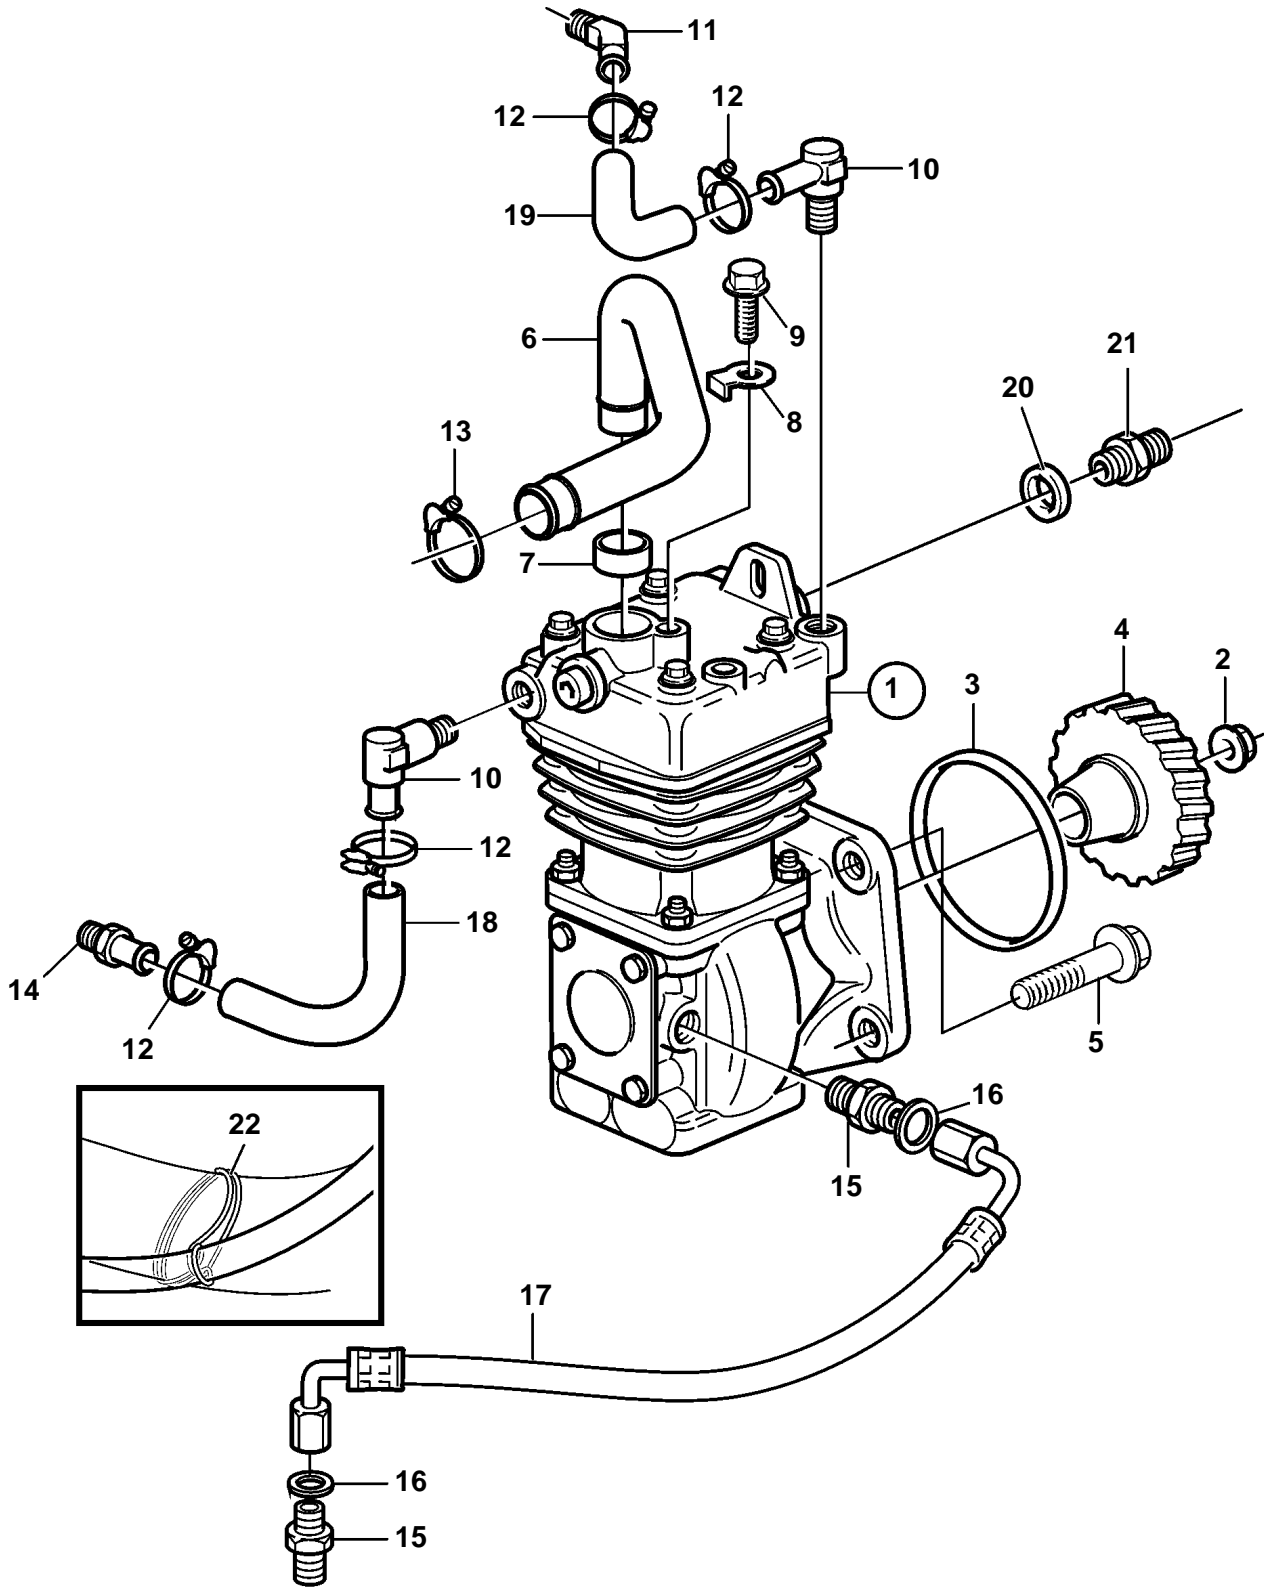

TWD1240VE, TAD1241VE, TAD1242VE, TAD1250VE, TAD1251VE, TAD1252VE

TWD1240VE, TAD1241VE, TAD1242VE, TAD1250VE, TAD1251VE, TAD1252VE

REF	PART NO.	QTY	DESCRIPTION	SEE SEC.	NOTES
1	8122459	1	Compressor		REPL BY 20429341
				4831	
	20429341	1	Compressor		E.U.=3803621
	3803621	1	Compressor, exch, exch · Comps. not spec.		E.U.=3803621
2		1	· Nut		
3	948983	1	O-ring		
4	8170446	1	Gear		
5	973967	4	Flange screw		
6	1075757	1	Inlet pipe		
7	1547252	1	Sealing ring		
8	1546531	1	Lock brace		
9	946440	1	Flange screw		
10	979270	2	Nipple		
11	976553	1	Nipple		
12	980128	4	Hose clamp		
13	980130	1	Hose clamp		
14	976923	1	Nipple		
15	977639	2	Nipple		
16	955994	2	· O-ring		
17	981540	1	Hose		
18	946652	X	Hose		L=190mm
19	20367063	1	Hose		
20	11998	1	Gasket		
21	980427	1	Nipple		
22	949647	1	O-ring		