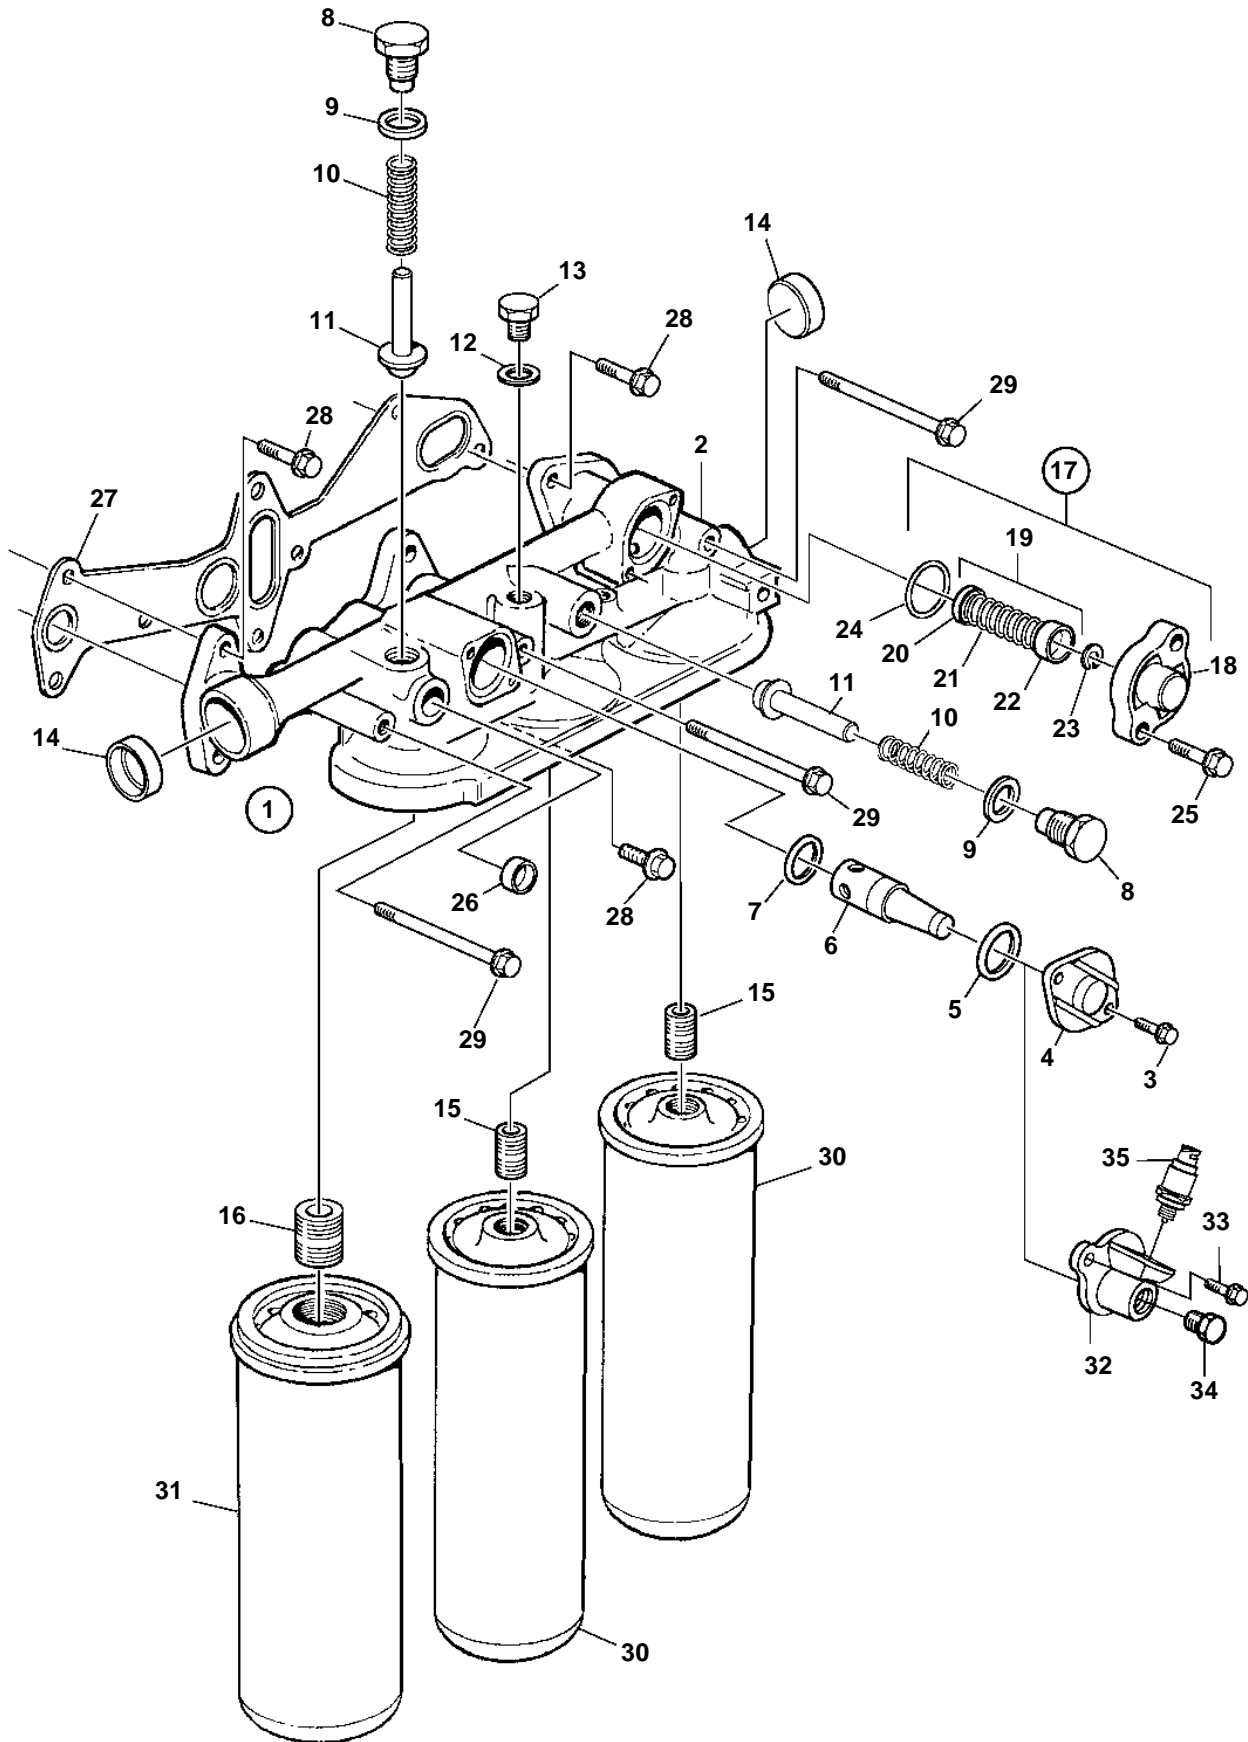

TWD1240VE, TAD1241VE, TAD1242VE, TAD1250VE, TAD1251VE, TAD1252VE

22984

TWD1240VE, TAD1241VE, TAD1242VE, TAD1250VE, TAD1251VE, TAD1252VE

REF	PART NO.	QTY	DESCRIPTION	SEE SEC.	NOTES
1		1	Oil filter housing		
2	8170274	1	• Oil filter housing		
3	946544	2	• Flange screw		
4	471648	1	• Cover		
5	949659	1	• O-ring		
6	1546305	1	• Piston cooling valve		
7	469846	1	• Sealing ring		
8	471598	2	• Plug		
9	947627	2	• Gasket		
10	466653	2	• Spring		
11	471085	2	• Valve		
12	11998	1	• Gasket		
13	960632	1	• Plug		
14	948812	2	• Cap plug		
15	466623	2	• Nipple		
16	469904	1	• Nipple		
17	3169689	1	• Valve		
18	3184806	1	• • Cover		
19		1	• • Delivery valve		
20		1	• • Valve		
21		1	• • Spring		
22		1	• • Valve guide		
23	955964	1	• • Snap ring		
24	949659	1	• • O-ring		
25	947542	2	• Screw		
26	946778	1	• Cap plug		
27	8170534	1	Gasket		
28	945444	5	Flange screw		
29	969225	3	Flange screw		
30	478736	2	Oil filter		
31	477556	1	Oil filter		
32	3827980	1	Cover		For TAD1250VE, TAD1251VE, TAD1252VE
33	946544	2	Flange screw		For TAD1250VE, TAD1251VE, TAD1252VE
34	479979	1	Plug		For TAD1250VE, TAD1251VE, TAD1252VE
35		1	Sender	9866	For TAD1250VE, TAD1251VE, TAD1252VE