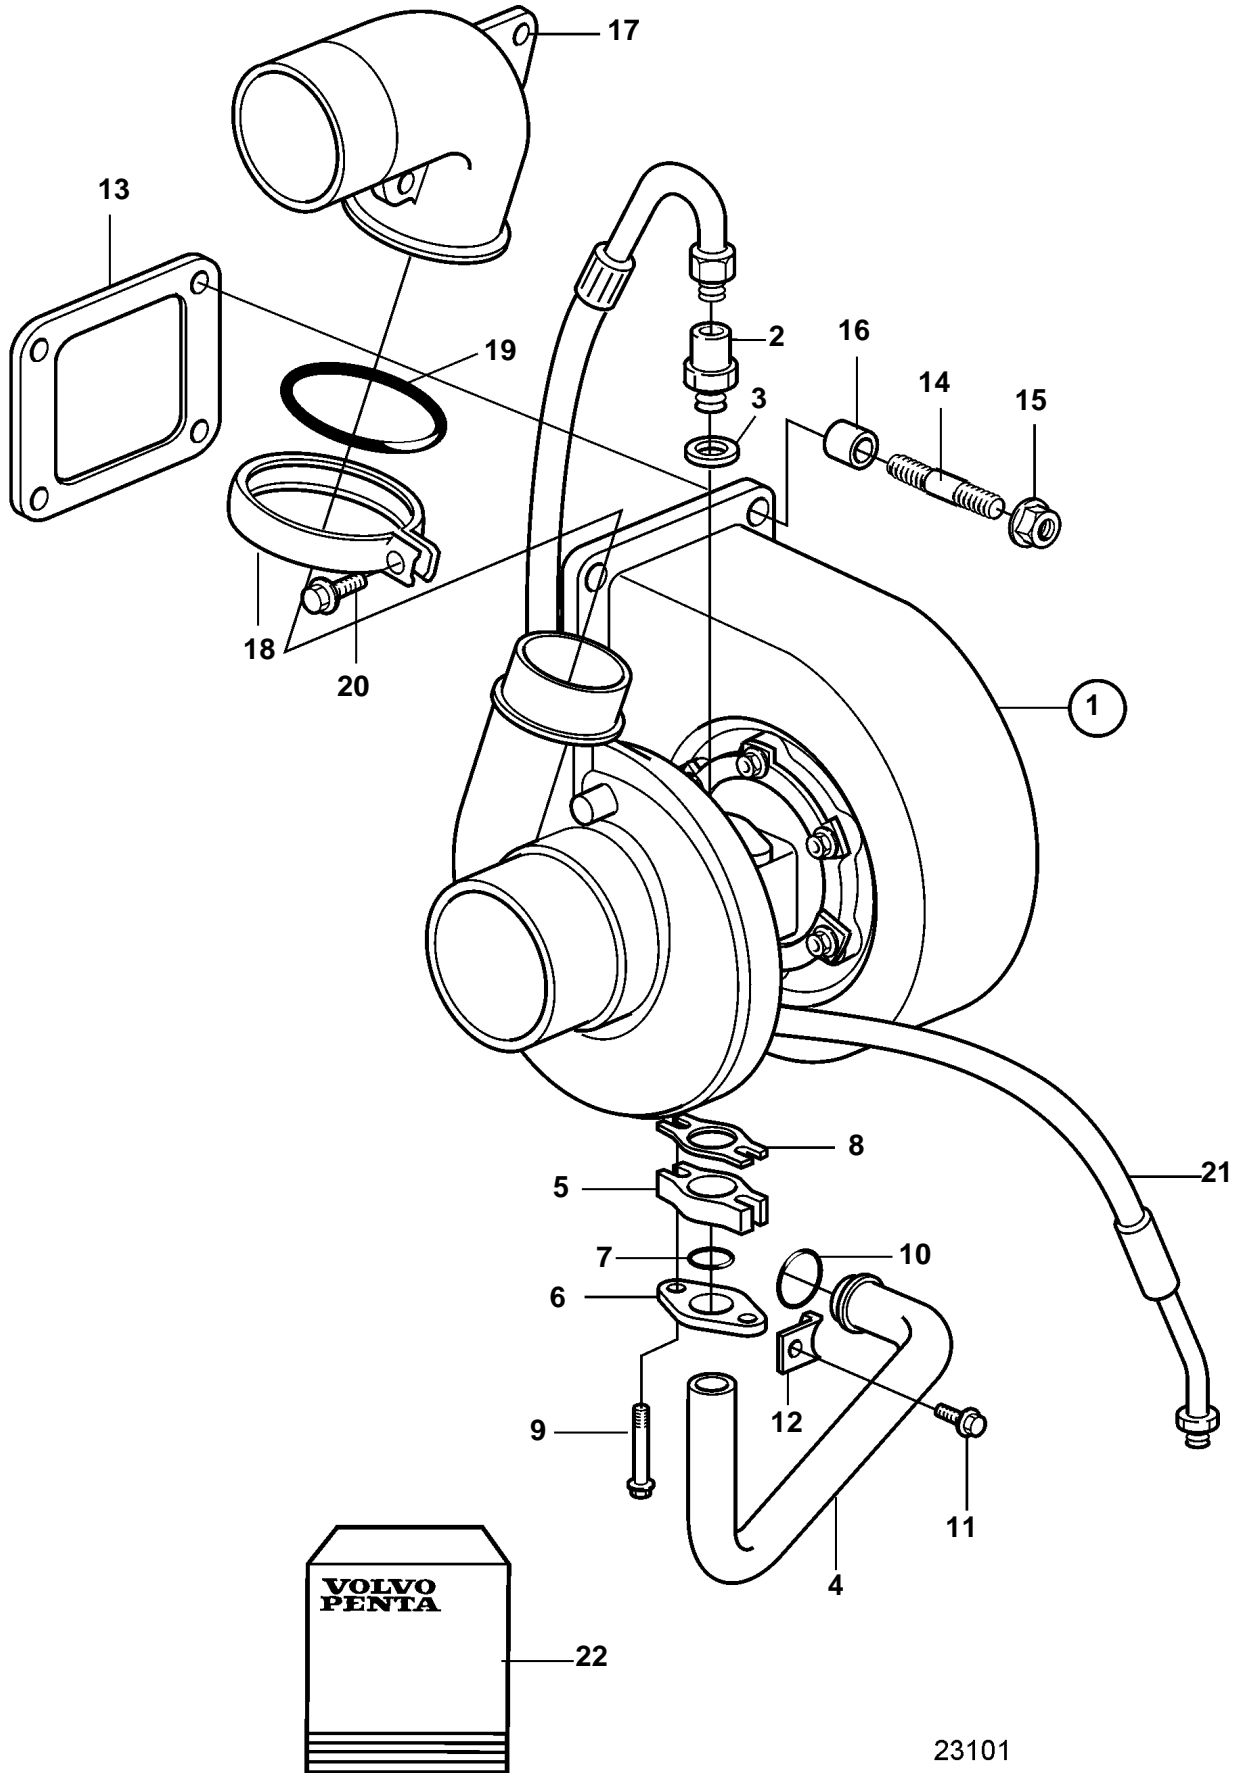

TAD1241VE, TAD1242VE

TAD1241VE, TAD1242VE

REF	PART NO.	QTY	DESCRIPTION	NOTES
1	3828229	1	Turbo	E.U=3802135
	3802135	1	Turbocharger, exch, exch	E.U=3802135
2	3835501	1	· Nipple	
3	3835502	1	· Gasket	
4	3826658	1	Oil return pipe	
5	8148729	1	Connector	
6	469543	1	Flange	
7	469601	1	Sealing ring	
8	420643	1	Gasket	
9	947760	2	Flange screw	
10	1547255	1	Sealing ring	
11	946440	1	Flange screw	
12	1546531	1	Lock brace	
13	20784537	1	Gasket	(470939)
14	20579303	4	Stud	(977299)
15	471622	4	Nut	
16	478344	4	Spacer sleeve	
17	11030375	1	Connection pipe	
18	1542778	1	Clamp	
19	1542781	1	Sealing ring	
20	949335	1	Screw	
21	3818212	1	Pressure hose	(3832780)
22	3835499	1	Repair kit, turbo	SEE GROUP 99