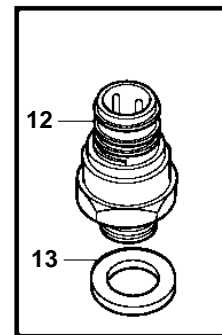

TWD1240VE, TAD1241VE, TAD1242VE

18128

TWD1240VE, TAD1241VE, TAD1242VE

REF	PART NO.	QTY	DESCRIPTION	SEE SEC.	NOTES
1	20508011	1	Tachometer sensor		(20374282)
2	974673	1	· O-ring		
3	940326	1	Screw		
4	20706889	1	Sender		Turbo pressure and charge air temp sensor.
5	975632	1	· O-ring		
6	946934	2	Flange screw		
7	20576614	1	Temperature sensor, coolant water temp.		
8	949656	1	· O-ring		
9	946440	1	Flange screw		
10	1077574	1	Sender, oil pressure/temperature		
11	968559	1	· O-ring		
12	20424056	1	Fuel press regulator		
13	947622	1	Gasket		
14	862154	1	Temperature sensor, coolant water		
	862627	1	Temperature sensor, oil		
15	11998	2	Gasket		
15A	3832778	1	Reduction nipple		
16	866835	1	Pressure sensor		
			· Bulletin P-38-6-1	P-38-6-1-EN	Vibration Damping Kit
17	421528	1	Reduction nipple, oil		
18	11996	1	Gasket		
19	948211	X	Strip clamp		
20	862251	1	Tachometer sensor		
21	948884	1	Washer		
22	8140024	1	Level sensor		