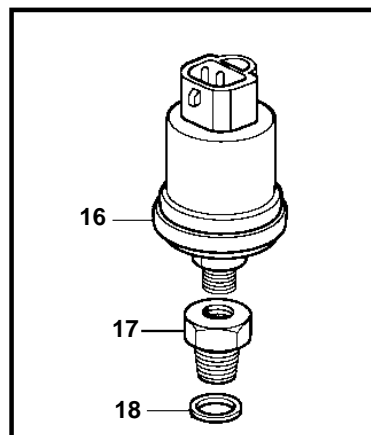

TWD1240VE, TAD1241VE, TAD1242VE

18128

TWD1240VE, TAD1241VE, TAD1242VE

REF	PART NO.	QTY	DESCRIPTION	SEE SEC.	NOTES
1	20508011	1	Tachometer sensor		(20374282)
2	974673	1	· O-ring		
3	940326	1	Screw		
4	20706889	1	Sender		Turbo pressure and charge air temp sensor.
5	975632	1	· O-ring		
6	946934	2	Flange screw		
7	20576614	1	Temperature sensor, coolant water temp.		
8	949656	1	· O-ring		
9	946440	1	Flange screw		
10	1077574	1	Sender, oil pressure/temperature		
11	968559	1	· O-ring		
12	20424056	1	Fuel press regulator		
13	947622	1	Gasket		
14	862154	1	Temperature sensor, coolant water		
	862627	1	Temperature sensor, oil		
15	11998	2	Gasket		
15A	3832778	1	Reduction nipple		
16	866835	1	Pressure sensor		
			· Bulletin P-38-6-1	P-38-6-1-EN	Vibration Damping Kit
17	421528	1	Reduction nipple, oil		
18	11996	1	Gasket		
19	948211	X	Strip clamp		
20	862251	1	Tachometer sensor		
21	948884	1	Washer		
22	8140024	1	Level sensor		