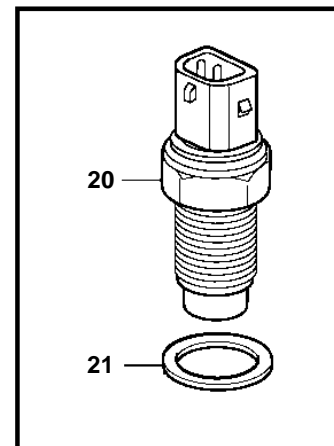

TWD1240VE, TAD1241VE, TAD1242VE

18128

TWD1240VE, TAD1241VE, TAD1242VE

REF	PART NO.	QTY	DESCRIPTION	SEE SEC.	NOTES
1	20508011	1	Tachometer sensor		(20374282)
2	974673	1	· O-ring		
3	940326	1	Screw		
4	20706889	1	Sender		Turbo pressure and charge air temp sensor.
5	975632	1	· O-ring		
6	946934	2	Flange screw		
7	20576614	1	Temperature sensor, coolant water temp.		
8	949656	1	· O-ring		
9	946440	1	Flange screw		
10	1077574	1	Sender, oil pressure/temperature		
11	968559	1	· O-ring		
12	20424056	1	Fuel press regulator		
13	947622	1	Gasket		
14	862154	1	Temperature sensor, coolant water		
	862627	1	Temperature sensor, oil		
15	11998	2	Gasket		
15A	3832778	1	Reduction nipple		
16	866835	1	Pressure sensor		
			· Bulletin P-38-6-1	P-38-6-1-EN	Vibration Damping Kit
17	421528	1	Reduction nipple, oil		
18	11996	1	Gasket		
19	948211	X	Strip clamp		
20	862251	1	Tachometer sensor		
21	948884	1	Washer		
22	8140024	1	Level sensor		