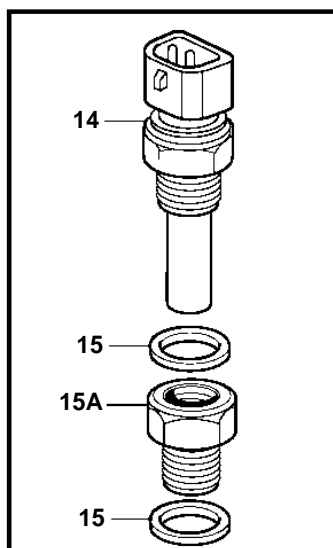

TWD1240VE, TAD1241VE, TAD1242VE

18128

TWD1240VE, TAD1241VE, TAD1242VE

REF	PART NO.	QTY	DESCRIPTION	SEE SEC.	NOTES
1	20508011	1	Tachometer sensor		(20374282)
2	974673	1	· O-ring		
3	940326	1	Screw		
4	20706889	1	Sender		Turbo pressure and charge air temp sensor.
5	975632	1	· O-ring		
6	946934	2	Flange screw		
7	20576614	1	Temperature sensor, coolant water temp.		
8	949656	1	· O-ring		
9	946440	1	Flange screw		
10	1077574	1	Sender, oil pressure/temperature		
11	968559	1	· O-ring		
12	20424056	1	Fuel press regulator		
13	947622	1	Gasket		
14	862154	1	Temperature sensor, coolant water		
	862627	1	Temperature sensor, oil		
15	11998	2	Gasket		
15A	3832778	1	Reduction nipple		
16	866835	1	Pressure sensor		
			· Bulletin P-38-6-1	P-38-6-1-EN	Vibration Damping Kit
17	421528	1	Reduction nipple, oil		
18	11996	1	Gasket		
19	948211	X	Strip clamp		
20	862251	1	Tachometer sensor		
21	948884	1	Washer		
22	8140024	1	Level sensor		