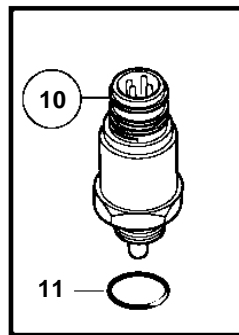

TWD1240VE, TAD1241VE, TAD1242VE

18128

TWD1240VE, TAD1241VE, TAD1242VE

REF	PART NO.	QTY	DESCRIPTION	SEE SEC.	NOTES
1	20508011	1	Tachometer sensor		(20374282)
2	974673	1	· O-ring		
3	940326	1	Screw		
4	20706889	1	Sender		Turbo pressure and charge air temp sensor.
5	975632	1	· O-ring		
6	946934	2	Flange screw		
7	20576614	1	Temperature sensor, coolant water temp.		
8	949656	1	· O-ring		
9	946440	1	Flange screw		
10	1077574	1	Sender, oil pressure/temperature		
11	968559	1	· O-ring		
12	20424056	1	Fuel press regulator		
13	947622	1	Gasket		
14	862154	1	Temperature sensor, coolant water		
	862627	1	Temperature sensor, oil		
15	11998	2	Gasket		
15A	3832778	1	Reduction nipple		
16	866835	1	Pressure sensor		
			· Bulletin P-38-6-1	P-38-6-1-EN	Vibration Damping Kit
17	421528	1	Reduction nipple, oil		
18	11996	1	Gasket		
19	948211	X	Strip clamp		
20	862251	1	Tachometer sensor		
21	948884	1	Washer		
22	8140024	1	Level sensor		