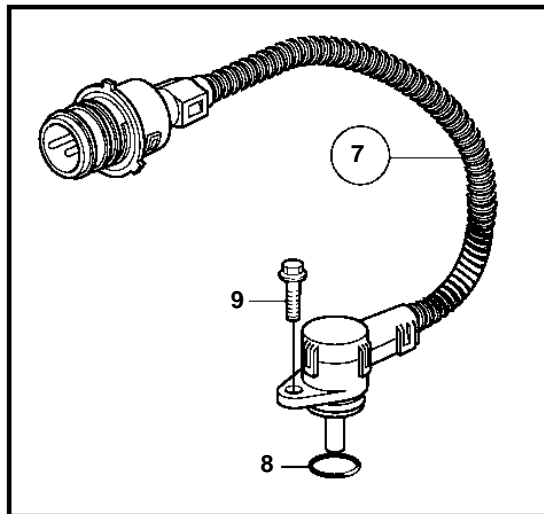

TWD1240VE, TAD1241VE, TAD1242VE

18128

TWD1240VE, TAD1241VE, TAD1242VE

REF	PART NO.	QTY	DESCRIPTION	SEE SEC.	NOTES
1	20508011	1	Tachometer sensor		(20374282)
2	974673	1	· O-ring		
3	940326	1	Screw		
4	20706889	1	Sender		Turbo pressure and charge air temp sensor.
5	975632	1	· O-ring		
6	946934	2	Flange screw		
7	20576614	1	Temperature sensor, coolant water temp.		
8	949656	1	· O-ring		
9	946440	1	Flange screw		
10	1077574	1	Sender, oil pressure/temperature		
11	968559	1	· O-ring		
12	20424056	1	Fuel press regulator		
13	947622	1	Gasket		
14	862154	1	Temperature sensor, coolant water		
	862627	1	Temperature sensor, oil		
15	11998	2	Gasket		
15A	3832778	1	Reduction nipple		
16	866835	1	Pressure sensor		
			· Bulletin P-38-6-1	P-38-6-1-EN	Vibration Damping Kit
17	421528	1	Reduction nipple, oil		
18	11996	1	Gasket		
19	948211	X	Strip clamp		
20	862251	1	Tachometer sensor		
21	948884	1	Washer		
22	8140024	1	Level sensor		