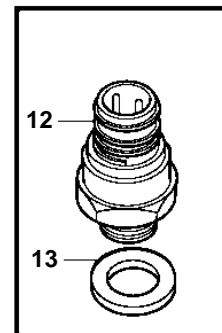

TWD1240VE, TAD1241VE, TAD1242VE

18128

TWD1240VE, TAD1241VE, TAD1242VE

REF	PART NO.	QTY	DESCRIPTION	SEE SEC.	NOTES
1	20508011	1	Tachometer sensor		(20374282)
2	974673	1	· O-ring		
3	940326	1	Screw		
4	20706889	1	Sender		Turbo pressure and charge air temp sensor.
5	975632	1	· O-ring		
6	946934	2	Flange screw		
7	20576614	1	Temperature sensor, coolant water temp.		
8	949656	1	· O-ring		
9	946440	1	Flange screw		
10	1077574	1	Sender, oil pressure/temperature		
11	968559	1	· O-ring		
12	20424056	1	Fuel press regulator		
13	947622	1	Gasket		
14	862154	1	Temperature sensor, coolant water		
	862627	1	Temperature sensor, oil		
15	11998	2	Gasket		
15A	3832778	1	Reduction nipple		
16	866835	1	Pressure sensor		
			· Bulletin P-38-6-1	P-38-6-1-EN	Vibration Damping Kit
17	421528	1	Reduction nipple, oil		
18	11996	1	Gasket		
19	948211	X	Strip clamp		
20	862251	1	Tachometer sensor		
21	948884	1	Washer		
22	8140024	1	Level sensor		