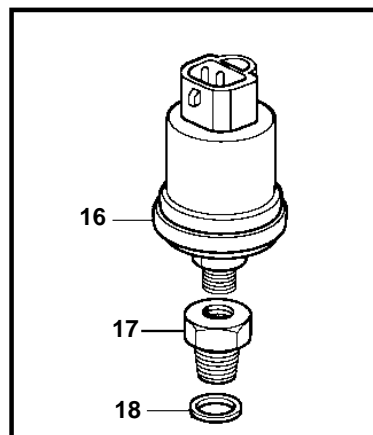

TWD1240VE, TAD1241VE, TAD1242VE

18128

TWD1240VE, TAD1241VE, TAD1242VE

REF	PART NO.	QTY	DESCRIPTION	SEE SEC.	NOTES
1	20508011	1	Tachometer sensor		(20374282)
2	974673	1	· O-ring		
3	940326	1	Screw		
4	20706889	1	Sender		Turbo pressure and charge air temp sensor.
5	975632	1	· O-ring		
6	946934	2	Flange screw		
7	20576614	1	Temperature sensor, coolant water temp.		
8	949656	1	· O-ring		
9	946440	1	Flange screw		
10	1077574	1	Sender, oil pressure/temperature		
11	968559	1	· O-ring		
12	20424056	1	Fuel press regulator		
13	947622	1	Gasket		
14	862154	1	Temperature sensor, coolant water		
	862627	1	Temperature sensor, oil		
15	11998	2	Gasket		
15A	3832778	1	Reduction nipple		
16	866835	1	Pressure sensor		
			· Bulletin P-38-6-1	P-38-6-1-EN	Vibration Damping Kit
17	421528	1	Reduction nipple, oil		
18	11996	1	Gasket		
19	948211	X	Strip clamp		
20	862251	1	Tachometer sensor		
21	948884	1	Washer		
22	8140024	1	Level sensor		