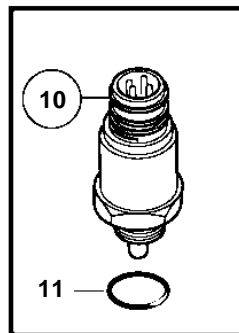

TWD1240VE, TAD1241VE, TAD1242VE

18128

TWD1240VE, TAD1241VE, TAD1242VE

REF	PART NO.	QTY	DESCRIPTION	SEE SEC.	NOTES
1	20508011	1	Tachometer sensor		(20374282)
2	974673	1	· O-ring		
3	940326	1	Screw		
4	20706889	1	Sender		Turbo pressure and charge air temp sensor.
5	975632	1	· O-ring		
6	946934	2	Flange screw		
7	20576614	1	Temperature sensor, coolant water temp.		
8	949656	1	· O-ring		
9	946440	1	Flange screw		
10	1077574	1	Sender, oil pressure/temperature		
11	968559	1	· O-ring		
12	20424056	1	Fuel press regulator		
13	947622	1	Gasket		
14	862154	1	Temperature sensor, coolant water		
	862627	1	Temperature sensor, oil		
15	11998	2	Gasket		
15A	3832778	1	Reduction nipple		
16	866835	1	Pressure sensor		
			· Bulletin P-38-6-1	P-38-6-1-EN	Vibration Damping Kit
17	421528	1	Reduction nipple, oil		
18	11996	1	Gasket		
19	948211	X	Strip clamp		
20	862251	1	Tachometer sensor		
21	948884	1	Washer		
22	8140024	1	Level sensor		