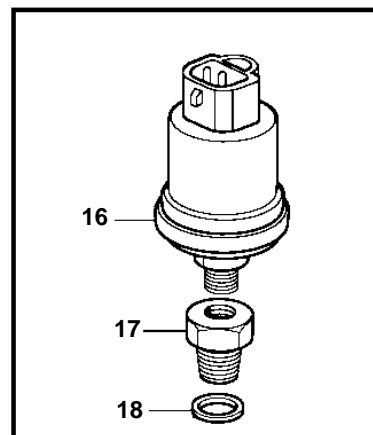

TWD1240VE, TAD1241VE, TAD1242VE

18128

TWD1240VE, TAD1241VE, TAD1242VE

REF	PART NO.	QTY	DESCRIPTION	SEE SEC.	NOTES
1	20508011	1	Tachometer sensor		(20374282)
2	974673	1	· O-ring		
3	940326	1	Screw		
4	20706889	1	Sender		Turbo pressure and charge air temp sensor.
5	975632	1	· O-ring		
6	946934	2	Flange screw		
7	20576614	1	Temperature sensor, coolant water temp.		
8	949656	1	· O-ring		
9	946440	1	Flange screw		
10	1077574	1	Sender, oil pressure/temperature		
11	968559	1	· O-ring		
12	20424056	1	Fuel press regulator		
13	947622	1	Gasket		
14	862154	1	Temperature sensor, coolant water		
	862627	1	Temperature sensor, oil		
15	11998	2	Gasket		
15A	3832778	1	Reduction nipple		
16	866835	1	Pressure sensor		
			· Bulletin P-38-6-1	P-38-6-1-EN	Vibration Damping Kit
17	421528	1	Reduction nipple, oil		
18	11996	1	Gasket		
19	948211	X	Strip clamp		
20	862251	1	Tachometer sensor		
21	948884	1	Washer		
22	8140024	1	Level sensor		