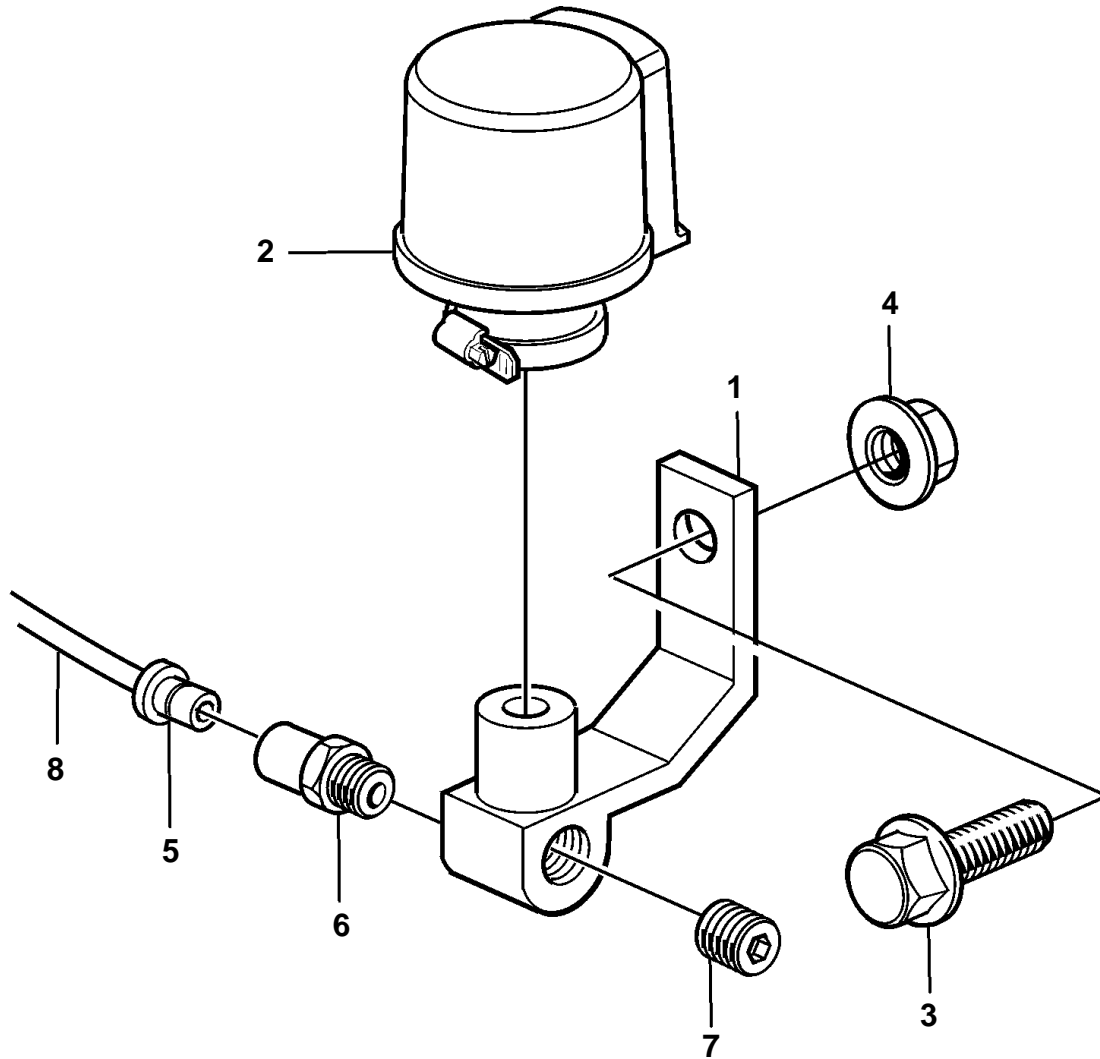

TWD1240VE, TAD1241VE, TAD1242VE, TAD1250VE, TAD1251VE, TAD1252VE

TWD1240VE, TAD1241VE, TAD1242VE, TAD1250VE, TAD1251VE, TAD1252VE

REF	PART NO.	QTY	DESCRIPTION	NOTES
1	3173995	1	Bracket	
2	3944785	1	Air cleaner	
3	966360	1	Flange screw	
4	979231	1	Flange nut	
5	968695	1	Fitting	
6	976445	1	Nipple	
7	968061	1	Plug	
8	980832	X	Plastic pipe	L=2000mm