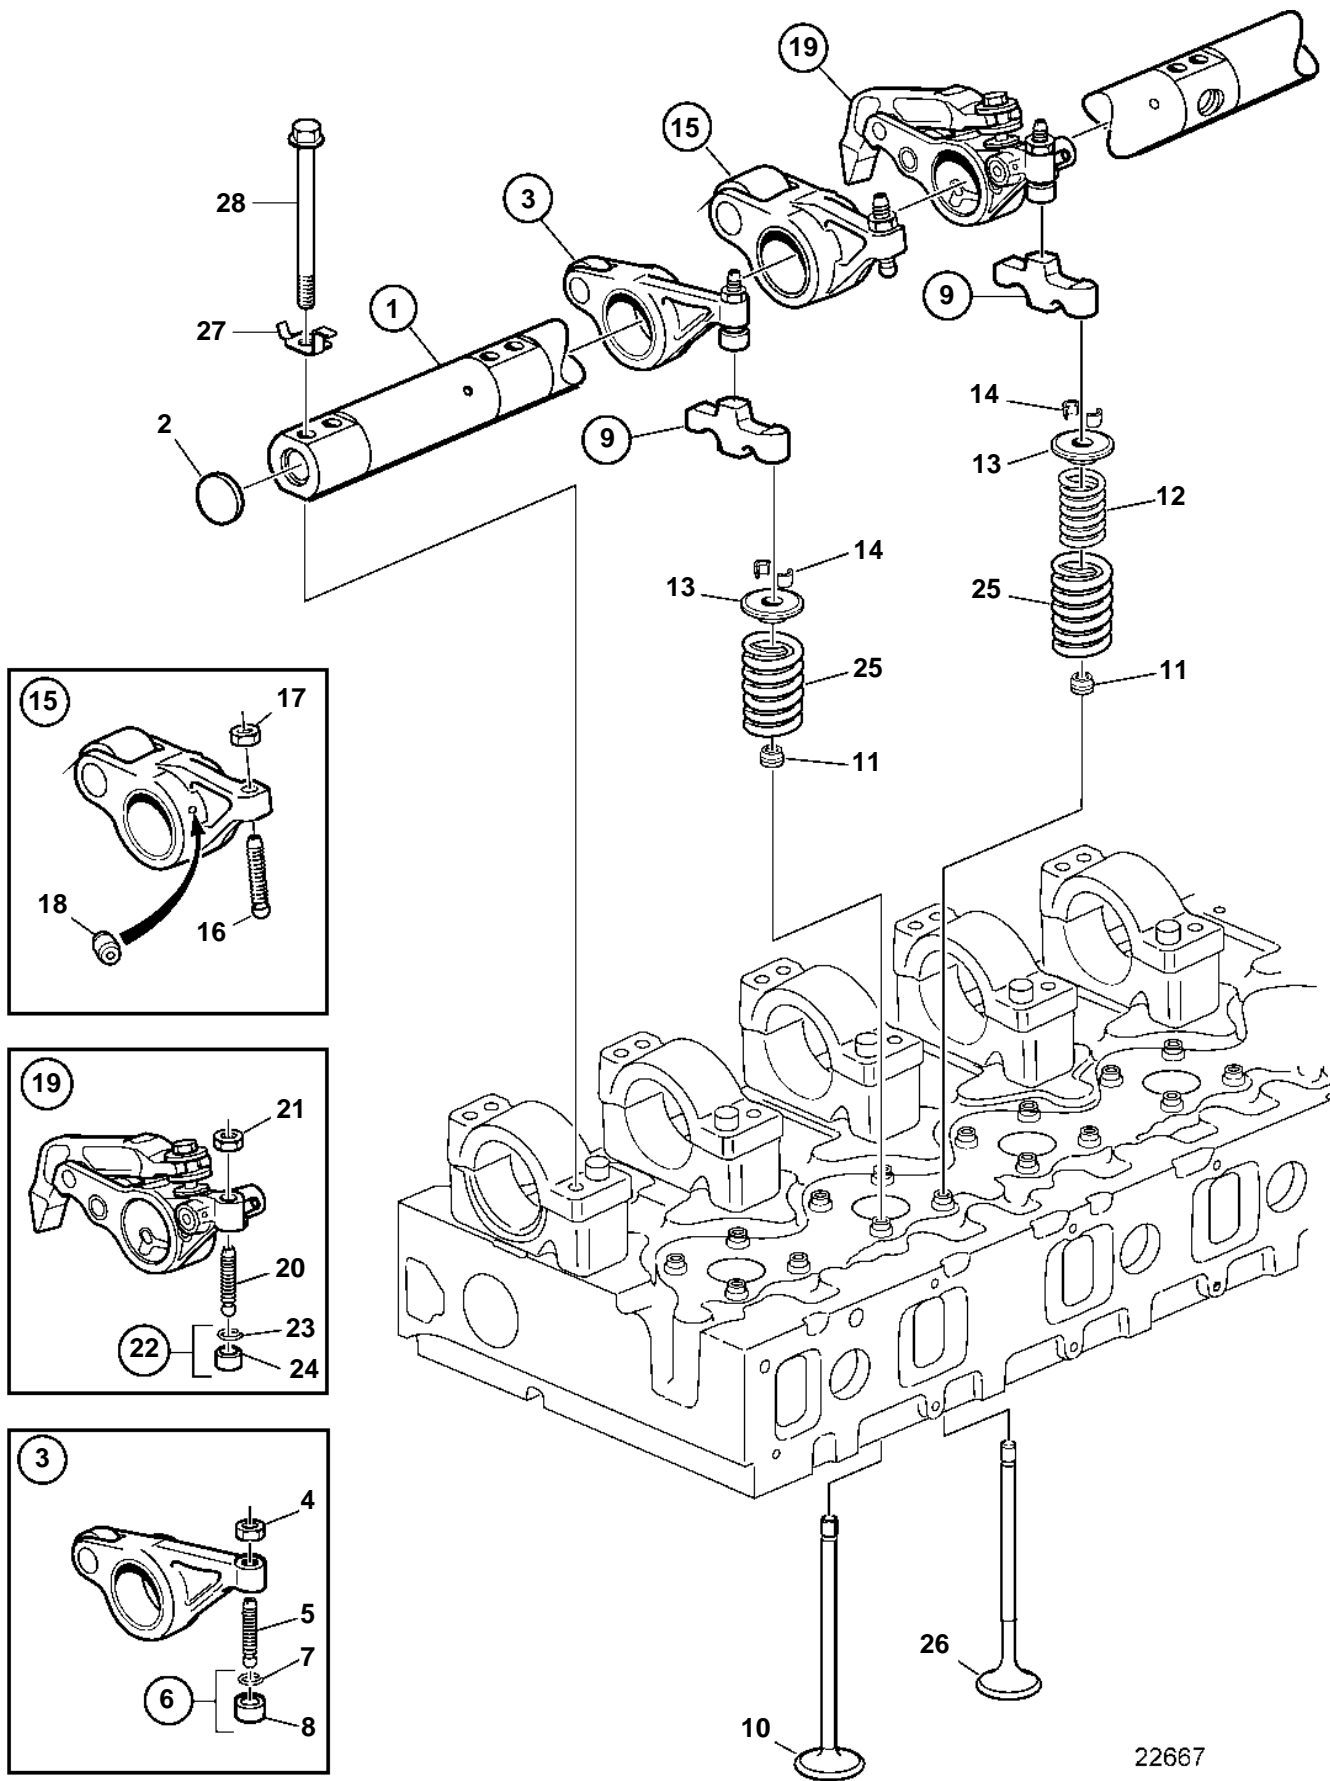

TAD1250VE, TAD1251VE, TAD1252VE

22667

TAD1250VE, TAD1251VE, TAD1252VE

REF	PART NO.	QTY	DESCRIPTION	NOTES
1	8170158	1	Rocker arm shaft	
2	955096	2	• Plug	(980176)
3	20742698	6	Rocker arm, intake	
4	946911	1	• Nut	
5	1546458	1	• Ball stud	
6	20441753	1	• Ball socket	
7	944364	1	• • O-ring	
8		1	• • Ball seat	
9	3183207	12	Valve caliper	
10	20463800	12	Inlet valve	Included in exchange unit cylinder head 3803924.
11	859171	24	Valve stem seal	Included in exchange unit cylinder head 3803924.
12	3183211	12	Valve spring, exhaust	Included in exchange unit cylinder head 3803924.
13	1546487	24	Valve spring washer	Included in exchange unit cylinder head 3803924.
14	1677875	48	Valve collet	Included in exchange unit cylinder head 3803924.
15	20746798	6	Rocker arm, injector	
16	1546775	1	• Ball stud	
17	1677396	1	• Nut	
18	3964817	2	• Nozzle	
19	20941606	6	Rocker arm, exhaust	
20	1546458	1	• Ball stud	
21	946911	1	• Nut	
22	20441753	1	• Ball socket	
23	944364	1	• • O-ring	
24		1	• • Ball seat	
25	3183210	24	Valve spring	Included in exchange unit cylinder head 3803924.
26	20441486	12	Exhaust valve	Included in exchange unit cylinder head 3803924.
27	8148186	6	Leaf spring	
28	20412482	7	Flange screw	