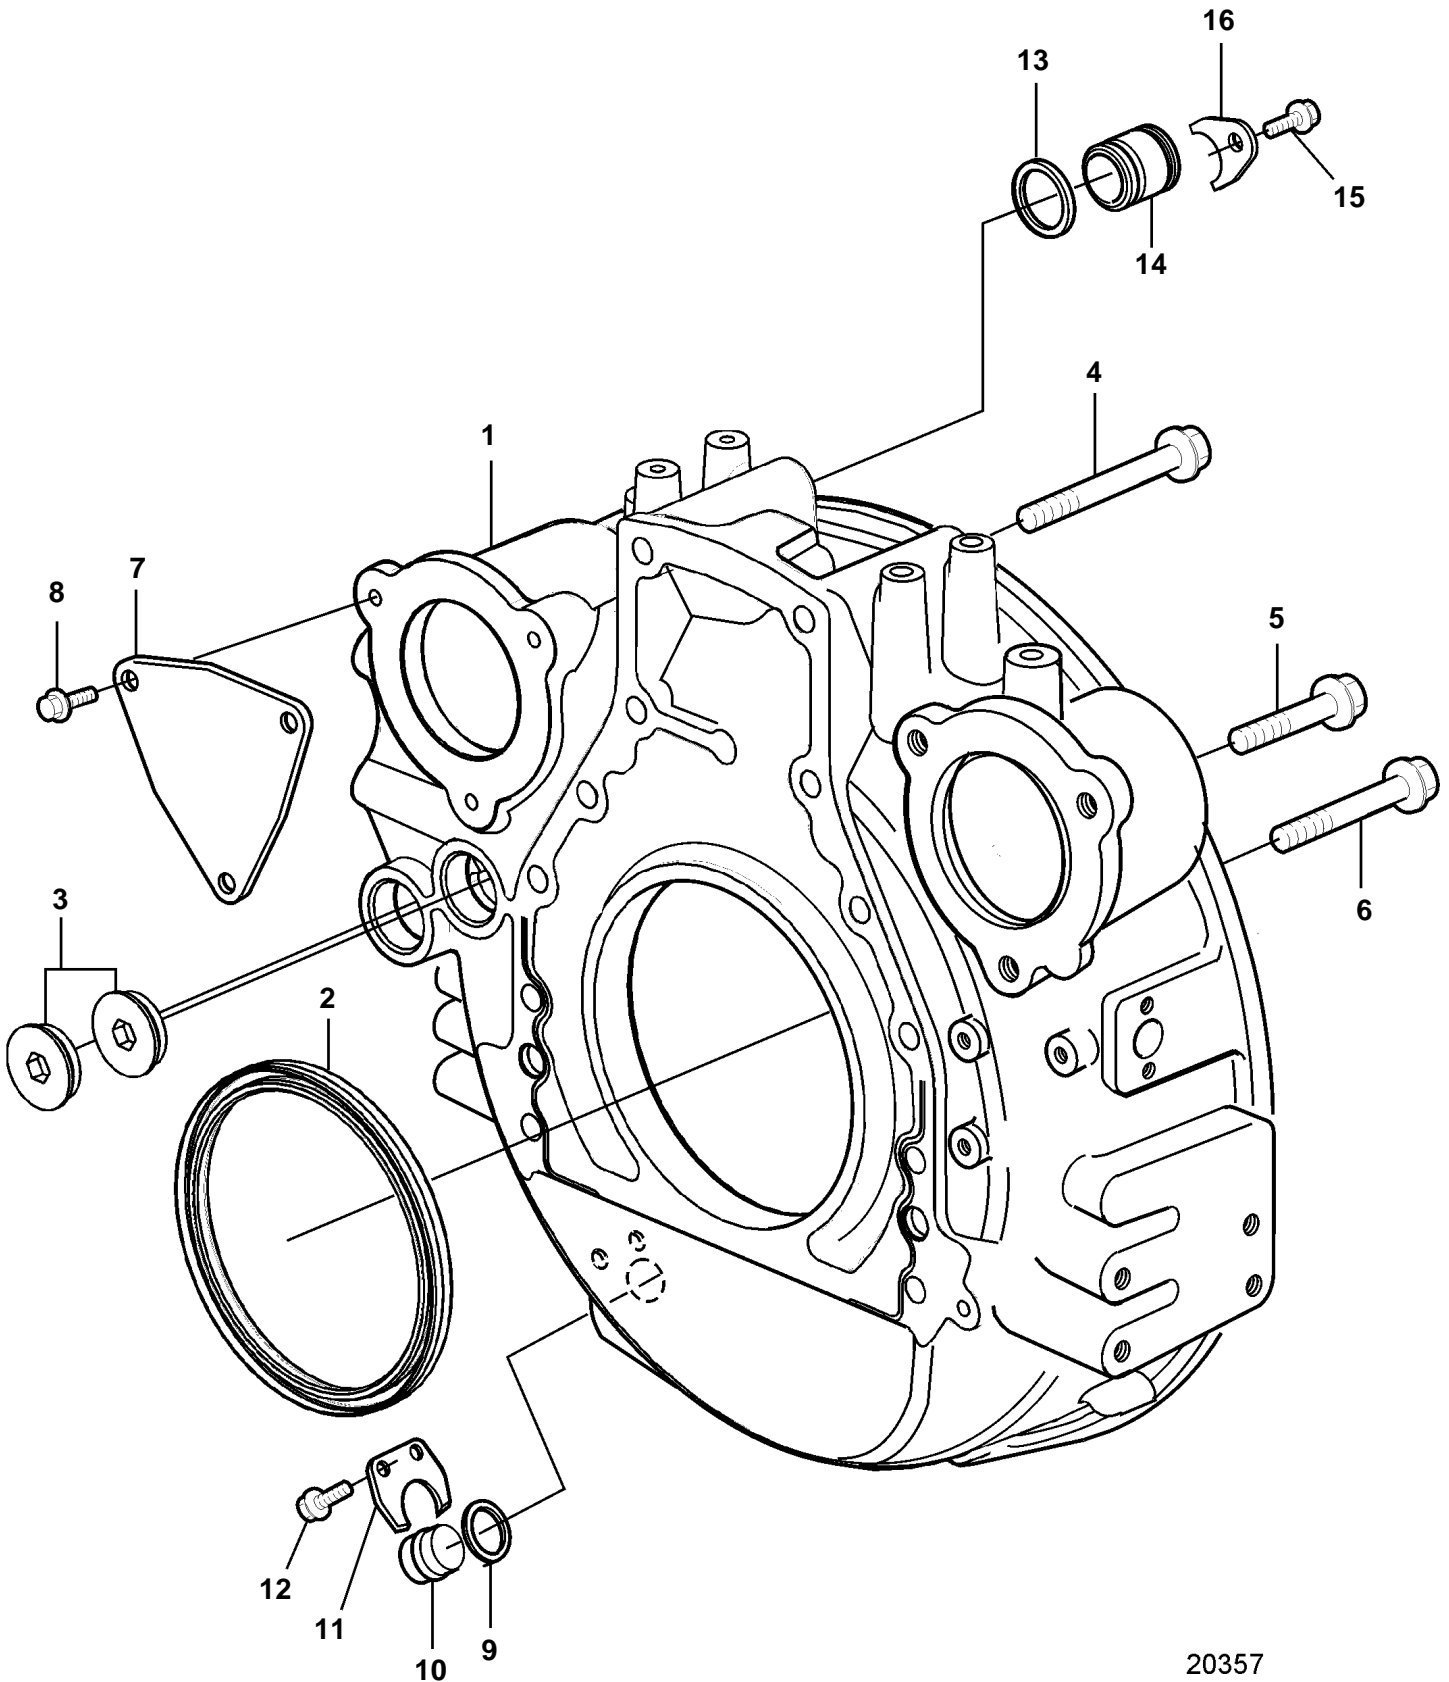

TWD1240VE, TAD1241VE, TAD1242VE, TAD1250VE, TAD1251VE, TAD1252VE

20357

TWD1240VE, TAD1241VE, TAD1242VE, TAD1250VE, TAD1251VE, TAD1252VE

REF	PART NO.	QTY	DESCRIPTION	NOTES
1	11128689	1	Flywheel housing	
2	85108352	1	Sealing ring	(1543896)
3	467367	2	Plug	
4	966371	2	Flange screw	L=140mm
5	966364	8	Flange screw	L=70mm
6	966366	2	Flange screw	L=90mm
7	849135	1	Cover	
8	946502	3	Screw	
9	421158	1	Sealing ring	
10	11031785	1	Plug	
11	11031769	1	Lock washer	
12	966378	2	Flange screw	
13	949656	1	O-ring	
14	11127387	1	Plug	
15	966378	1	Flange screw	
16	11127388	1	Lock washer	