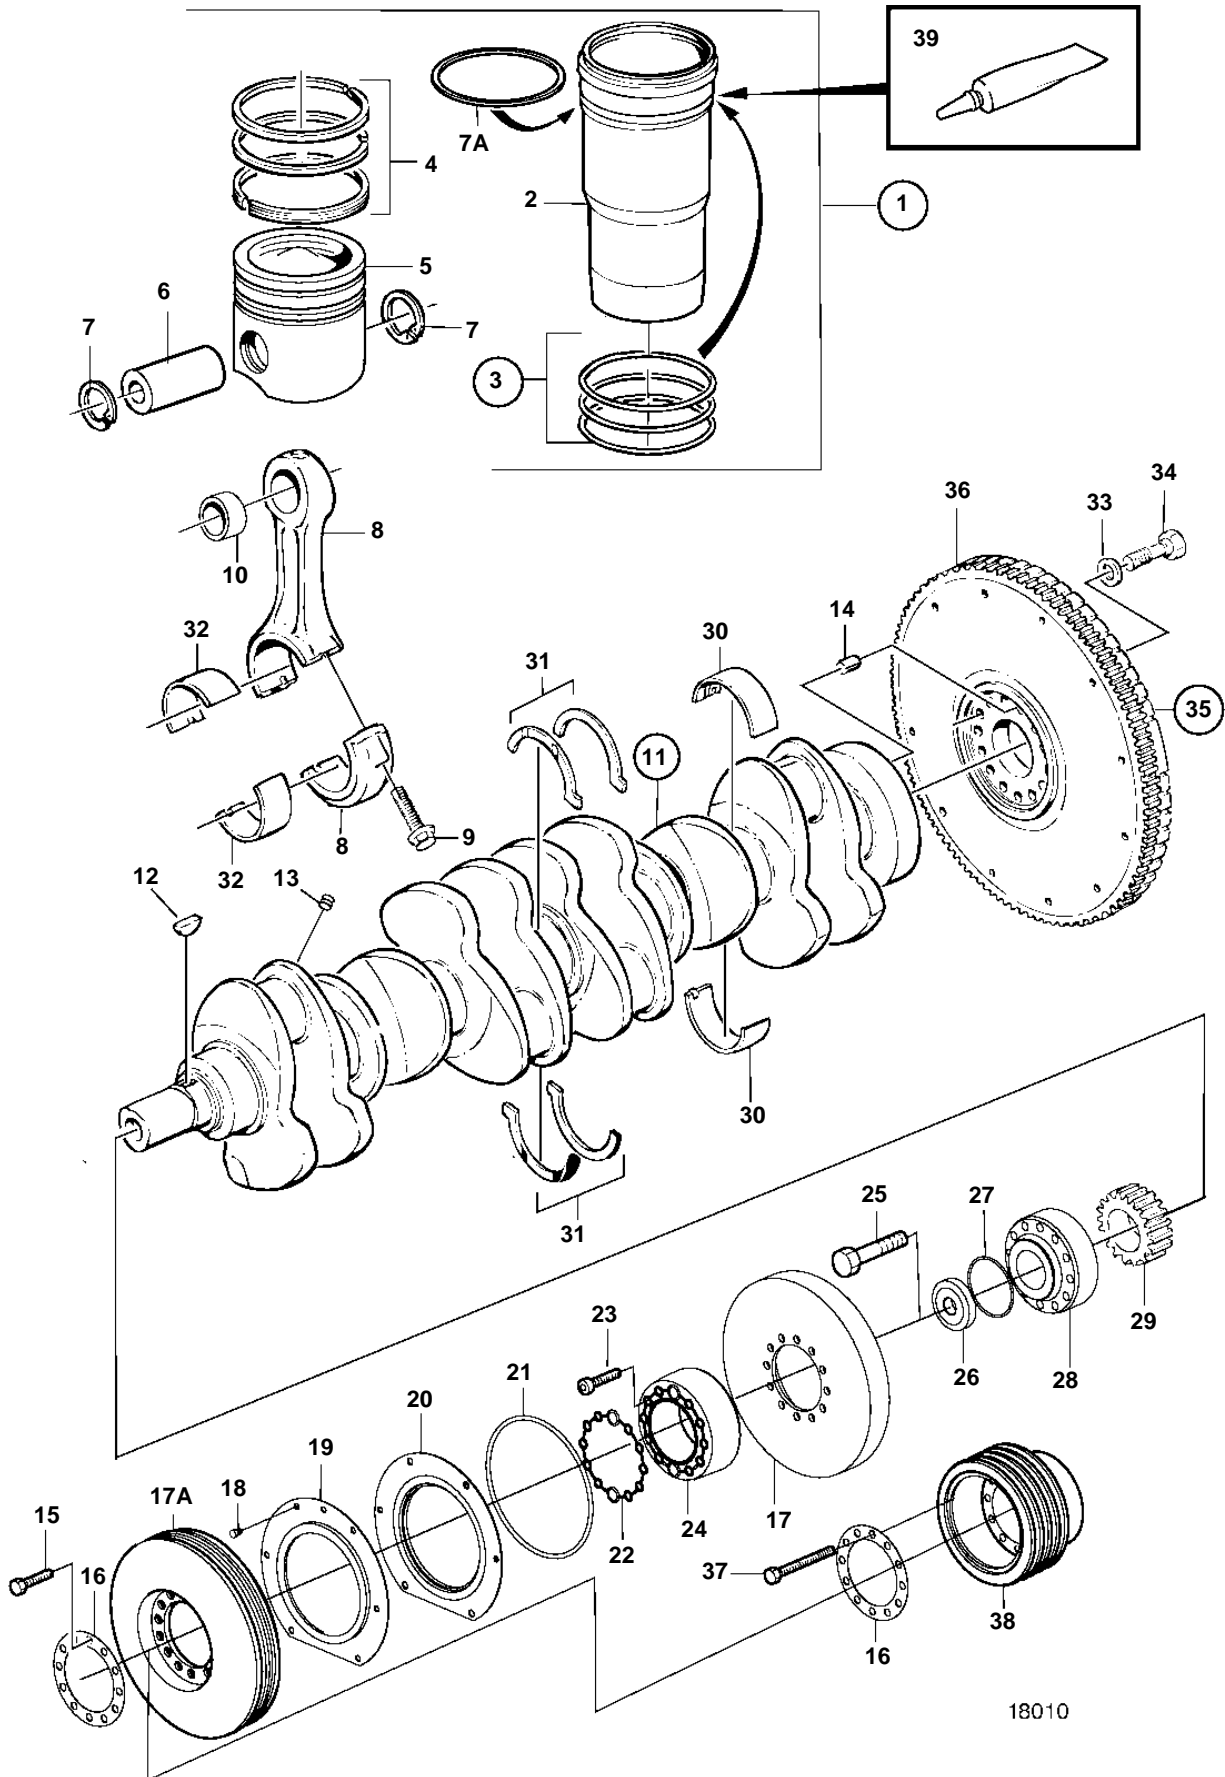

TAD1241VE, TAD1242VE

TAD1241VE, TAD1242VE

REF	PART NO.	QTY	DESCRIPTION	NOTES
1	3586770	6	Cylinder liner kit	
2		6	· Cylinder liner	
3	270950	6	· Sealing ring kit	
4	3840819	6	· Piston ring kit	
5		6	· Piston	
6	3155115	6	· Piston pin	
7	914530	12	· Lock ring	
7A	1677591	6	Shim	TH=0,20mm
7	1677592	6	Shim	TH = 0,30mm
	1677593	6	Shim	TH = 0,50mm
8	3835339	6	Connecting rod	(3184823)
9	1543035	12	· Screw	
10	20381185	6	· Bushing	
11	20538850	1	Crankshaft	CLASSIFIABLE (3832928)
12	422253	1	· Woodruff key	
13	978130	6	· Plug	
14	950645	1	· Pin	
15	963254	10	Screw	
16	8193962	1	Washer	
17	8193930	1	Vibration damper	
17A	11127304	1	Pulley	
18	946440	6	Flange screw	
19	3827504	1	Dust cover	
20	3832863	1	Sealing ring	
21	3832906	1	O-ring	
22	3827530	1	Sealing ring	
23	974111	2	Allen head screw	
24	3826656	1	Companion flange	
25	1543316	1	Screw	
26	422124	1	Washer	
27	945512	1	O-ring	
28	1549407	1	Hub	
29	8170192	1	Gear	
30	20530916	7	Main bearing kit	STD
		7	· Bearing shell, upper	
		7	· Bearing shell, lower	
	20578624	7	Main bearing kit	U.S=0.25mm
		7	· Bearing shell, upper	
		7	· Bearing shell, lower	
	20578625	7	Main bearing kit	U.S=0,50mm
		7	· Bearing shell, upper	
		7	· Bearing shell, lower	
	20578626	7	Main bearing kit	U.S=0.75mm
		7	· Bearing shell, upper	
		7	· Bearing shell, lower	
	20578627	7	Main bearing kit	U.S=1.00mm
		7	· Bearing shell, upper	
		7	· Bearing shell, lower	
31	3093651	1	Thrust washer kit	STD
	3093652	1	Thrust washer kit	O.S=00,1mm
	3093653	1	Thrust washer kit	O.S=0,2mm
32	276134	6	Big end bearing kit	STD
	276135	6	Big end bearing kit	U.S=0.25mm
	276136	6	Big end bearing kit	U.S=0,50mm
	276137	6	Big end bearing kit	U.S=0.75mm
	276334	6	Big end bearing kit	U.S=1.00mm
	276349	6	Big end bearing kit	U.S=1.25mm
33	1543563	14	Washer	
34	1677893	14	Screw	
35	3841339	1	Flywheel	(866380)
36	20711957	1	· Gear ring	
37	970893	10	Hexagon screw	
38	3826640	1	Pulley	