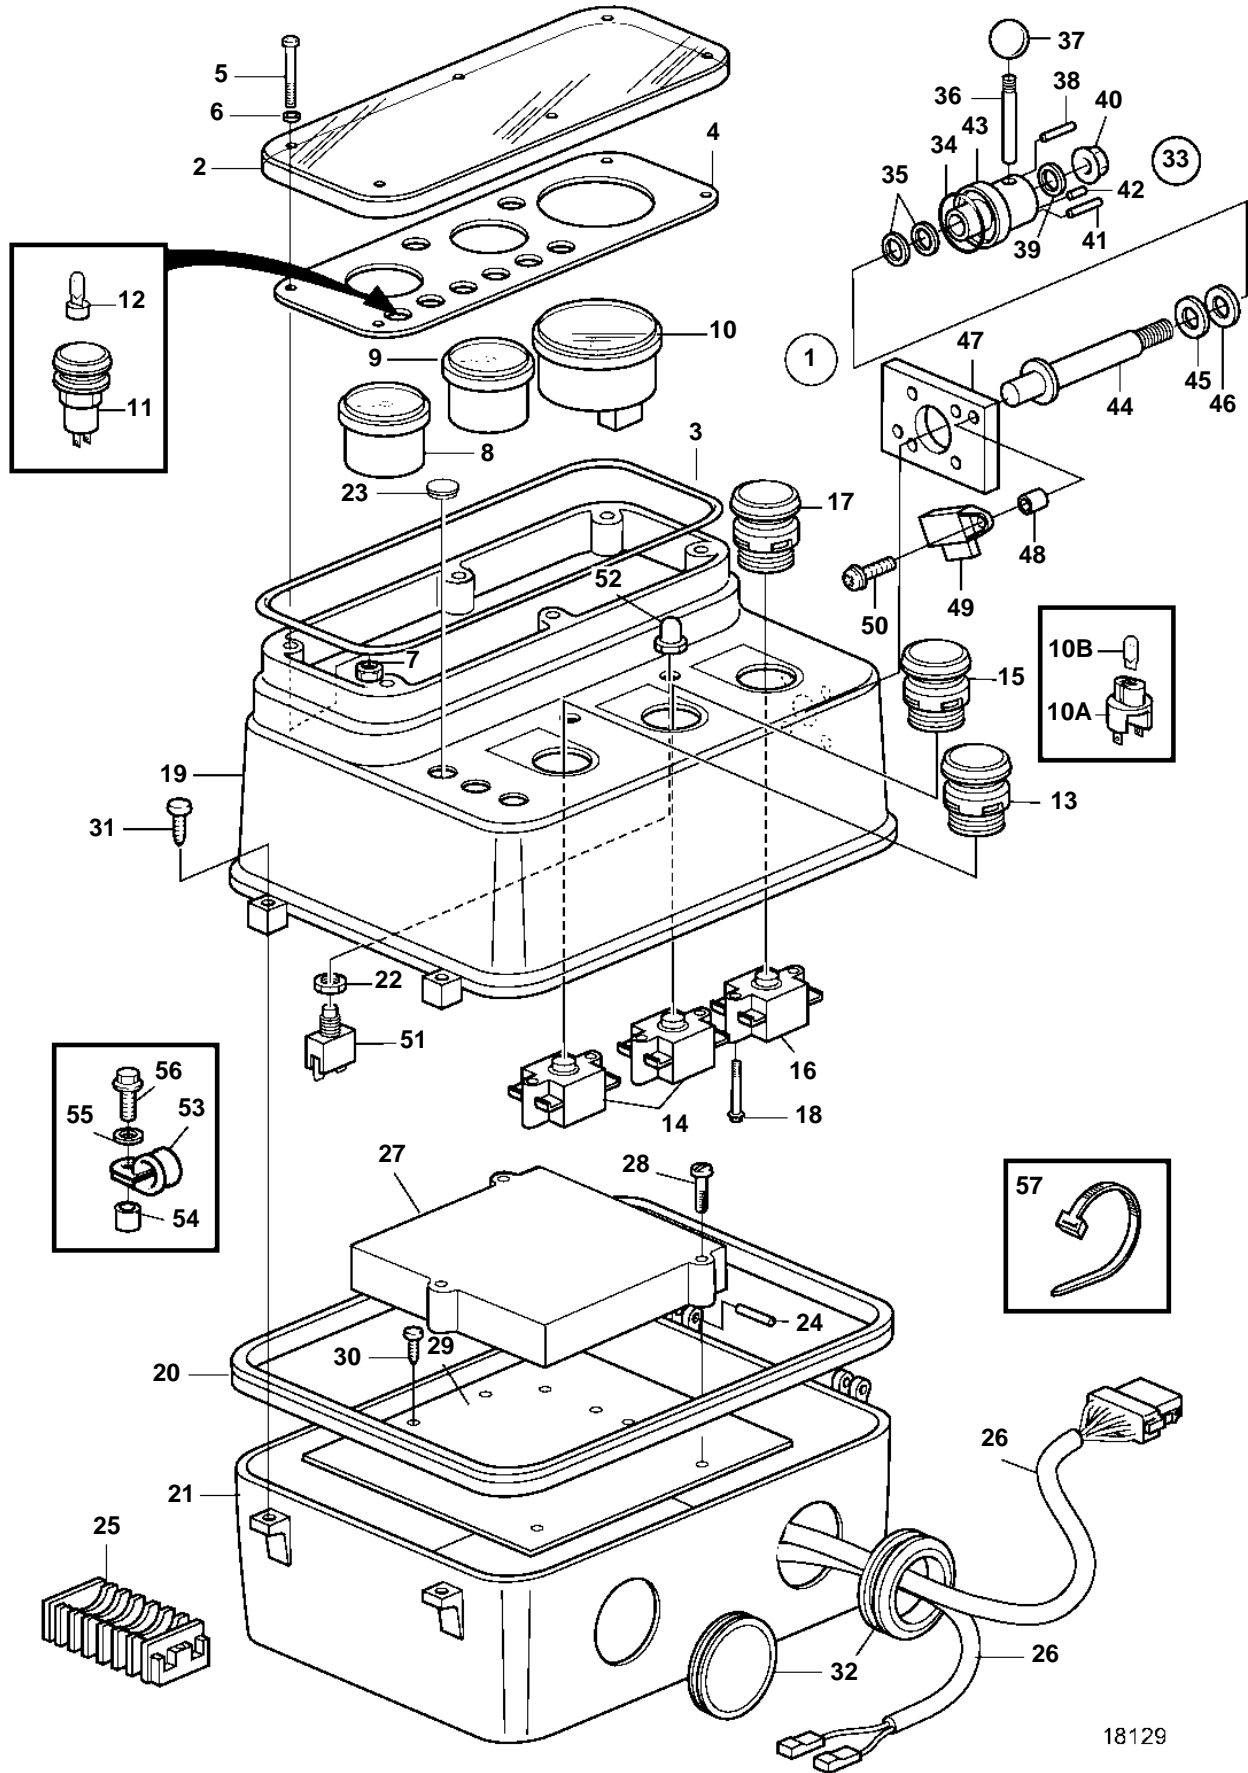

TWD1240VE, TAD1241VE, TAD1242VE

18129

TWD1240VE, TAD1241VE, TAD1242VE

REF	PART NO.	QTY	DESCRIPTION	SEE SEC.	NOTES
1	874153	1	Instrument panel		
2	873654	1	• Cover glass		
3	849885	1	• Sealing strip		
4	874226	1	• Plate		
5	849963	6	• Screw		
6	862501	6	• Gasket		
7	965483	6	• Nut		
8	873625	1	• Instrument, oil-pressure		24V
9	873624	1	• Instrument, temperature		24V
10	873998	1	• Rev counter kit, hour/tachometer	4654	12/24V
10A	863945	1	• • Bulb socket		FOR 873625,873624
10B	943638	1	• • Bulb		FOR 873625,873624
11	874380	1	• Bulb socket		Warning lamp, charging.
	874373	1	• Bulb socket		Diagnos Lamp.
	874372	1	• Bulb socket		Indicate Lamp, glow.
	874228	1	• Bulb socket		Warning lamp for water in fuel.
	863721	1	• Bulb socket		Warning lamp, low coolant level.
		1	• Bulb socket		Warning lamp, low oil pressure.
	863723	1	• Bulb socket		Warning lamp, high coolant temperature.
	874231	1	• Bulb socket		Warning lamp, high oil temp.
12	182034	8	• Bulb		
13	863102	1	• Push button		RED
14	3817574	2	• Switch		GREEN-RED
15	3817578	1	• Switch		BLACK (863104)
16	873792	1	• Switch		GREEN
17	863103	1	• Push button		GREEN
18	956065	6	• Screw		
19	874227	1	• Cover		
20	849840	1	• Sealing strip		
21	849839	1	• Box		
22	872407	1	• Nut		
23		3	• Plug		
24	951967	2	• Spring pin		
25	849992	1	• Terminal block		5-POLE
	849993	2	• Terminal block		7-POLE
26	874225	1	• Wiring harness		
27	874239	1	• Control unit, ciu		(3587921)
28		3	• Screw		
29	874272	1	• Bracket		
30		1	• Screw		
31	862281	2	• Screw		
32	943920	1	• Protecting plug		
33	3827009	1	• Control		
34	975672	1	• • O-ring		
35	925054	2	• • O-ring		
36		1	• • Handle		
37	940344	1	• • Ball		
38	951946	1	• • Tensioning din		L=20mm
39	955893	1	• • Washer		
40	963105	1	• • Nut		
41	951953	1	• • Pin		L=16mm
42	951940	1	• • Tensioning din		L=8mm
43		1	• • Hub		
44		1	• • Shaft		
45	941908	1	• • Spring washer		
46	976945	1	• • Washer		
47	3826795	1	• Plate		
48	1573057	2	• Spacer sleeve		
49	1336385	1	• Potentiometer		
50	969556	6	• Screw		
51	828584	2	• Switch		
52	828586	2	• Nut		
53	952632	1	• Clamp