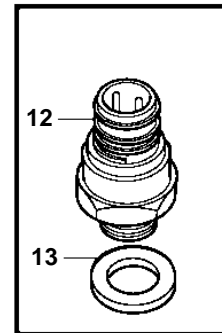

TWD1240VE, TAD1241VE, TAD1242VE

18128

TWD1240VE, TAD1241VE, TAD1242VE

REF	PART NO.	QTY	DESCRIPTION	SEE SEC.	NOTES
1	20508011	1	Tachometer sensor		(20374282)
2	974673	1	· O-ring		
3	940326	1	Screw		
4	20706889	1	Sender		Turbo pressure and charge air temp sensor.
5	975632	1	· O-ring		
6	946934	2	Flange screw		
7	20576614	1	Temperature sensor, coolant water temp.		
8	949656	1	· O-ring		
9	946440	1	Flange screw		
10	1077574	1	Sender, oil pressure/temperature		
11	968559	1	· O-ring		
12	20424056	1	Fuel press regulator		
13	947622	1	Gasket		
14	862154	1	Temperature sensor, coolant water		
	862627	1	Temperature sensor, oil		
15	11998	2	Gasket		
15A	3832778	1	Reduction nipple		
16	866835	1	Pressure sensor		
			· Bulletin P-38-6-1	P-38-6-1-EN	Vibration Damping Kit
17	421528	1	Reduction nipple, oil		
18	11996	1	Gasket		
19	948211	X	Strip clamp		
20	862251	1	Tachometer sensor		
21	948884	1	Washer		
22	8140024	1	Level sensor		