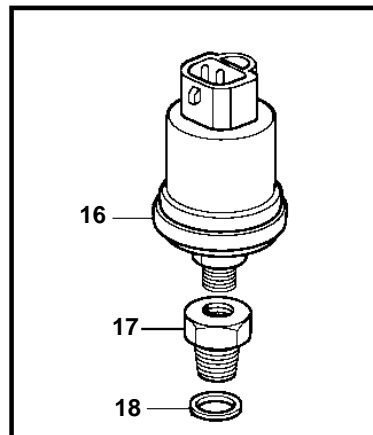

TWD1240VE, TAD1241VE, TAD1242VE

18128

TWD1240VE, TAD1241VE, TAD1242VE

REF	PART NO.	QTY	DESCRIPTION	SEE SEC.	NOTES
1	20508011	1	Tachometer sensor		(20374282)
2	974673	1	· O-ring		
3	940326	1	Screw		
4	20706889	1	Sender		Turbo pressure and charge air temp sensor.
5	975632	1	· O-ring		
6	946934	2	Flange screw		
7	20576614	1	Temperature sensor, coolant water temp.		
8	949656	1	· O-ring		
9	946440	1	Flange screw		
10	1077574	1	Sender, oil pressure/temperature		
11	968559	1	· O-ring		
12	20424056	1	Fuel press regulator		
13	947622	1	Gasket		
14	862154	1	Temperature sensor, coolant water		
	862627	1	Temperature sensor, oil		
15	11998	2	Gasket		
15A	3832778	1	Reduction nipple		
16	866835	1	Pressure sensor		
			· Bulletin P-38-6-1	P-38-6-1-EN	Vibration Damping Kit
17	421528	1	Reduction nipple, oil		
18	11996	1	Gasket		
19	948211	X	Strip clamp		
20	862251	1	Tachometer sensor		
21	948884	1	Washer		
22	8140024	1	Level sensor		