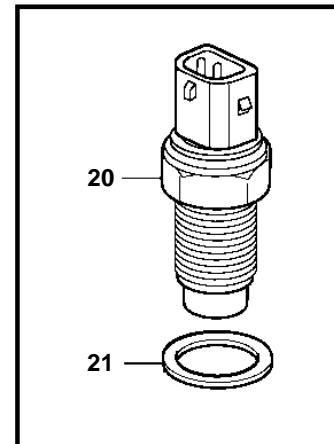

TWD1240VE, TAD1241VE, TAD1242VE

18128

TWD1240VE, TAD1241VE, TAD1242VE

REF	PART NO.	QTY	DESCRIPTION	SEE SEC.	NOTES
1	20508011	1	Tachometer sensor		(20374282)
2	974673	1	· O-ring		
3	940326	1	Screw		
4	20706889	1	Sender		Turbo pressure and charge air temp sensor.
5	975632	1	· O-ring		
6	946934	2	Flange screw		
7	20576614	1	Temperature sensor, coolant water temp.		
8	949656	1	· O-ring		
9	946440	1	Flange screw		
10	1077574	1	Sender, oil pressure/temperature		
11	968559	1	· O-ring		
12	20424056	1	Fuel press regulator		
13	947622	1	Gasket		
14	862154	1	Temperature sensor, coolant water		
	862627	1	Temperature sensor, oil		
15	11998	2	Gasket		
15A	3832778	1	Reduction nipple		
16	866835	1	Pressure sensor		
			· Bulletin P-38-6-1	P-38-6-1-EN	Vibration Damping Kit
17	421528	1	Reduction nipple, oil		
18	11996	1	Gasket		
19	948211	X	Strip clamp		
20	862251	1	Tachometer sensor		
21	948884	1	Washer		
22	8140024	1	Level sensor		