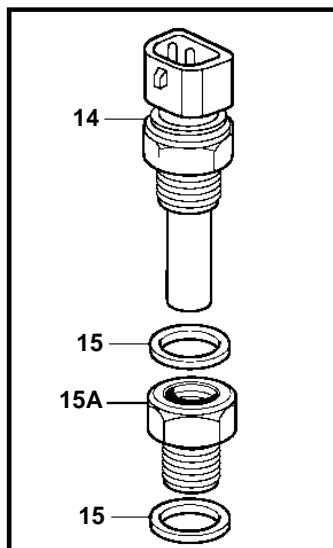

TWD1240VE, TAD1241VE, TAD1242VE

18128

TWD1240VE, TAD1241VE, TAD1242VE

REF	PART NO.	QTY	DESCRIPTION	SEE SEC.	NOTES
1	20508011	1	Tachometer sensor		(20374282)
2	974673	1	· O-ring		
3	940326	1	Screw		
4	20706889	1	Sender		Turbo pressure and charge air temp sensor.
5	975632	1	· O-ring		
6	946934	2	Flange screw		
7	20576614	1	Temperature sensor, coolant water temp.		
8	949656	1	· O-ring		
9	946440	1	Flange screw		
10	1077574	1	Sender, oil pressure/temperature		
11	968559	1	· O-ring		
12	20424056	1	Fuel press regulator		
13	947622	1	Gasket		
14	862154	1	Temperature sensor, coolant water		
	862627	1	Temperature sensor, oil		
15	11998	2	Gasket		
15A	3832778	1	Reduction nipple		
16	866835	1	Pressure sensor		
			· Bulletin P-38-6-1	P-38-6-1-EN	Vibration Damping Kit
17	421528	1	Reduction nipple, oil		
18	11996	1	Gasket		
19	948211	X	Strip clamp		
20	862251	1	Tachometer sensor		
21	948884	1	Washer		
22	8140024	1	Level sensor		