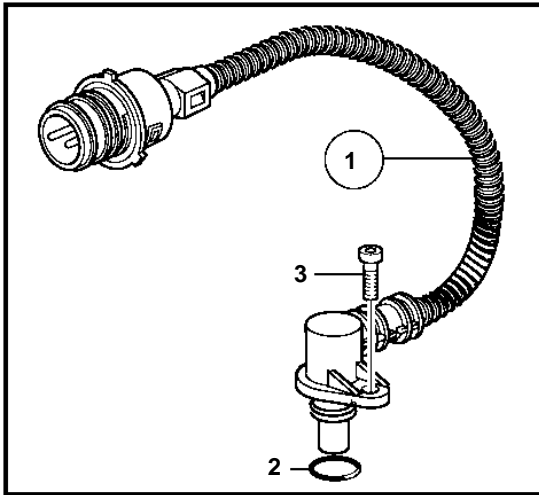

TWD1240VE, TAD1241VE, TAD1242VE

18128

TWD1240VE, TAD1241VE, TAD1242VE

REF	PART NO.	QTY	DESCRIPTION	SEE SEC.	NOTES
1	20508011	1	Tachometer sensor		(20374282)
2	974673	1	· O-ring		
3	940326	1	Screw		
4	20706889	1	Sender		Turbo pressure and charge air temp sensor.
5	975632	1	· O-ring		
6	946934	2	Flange screw		
7	20576614	1	Temperature sensor, coolant water temp.		
8	949656	1	· O-ring		
9	946440	1	Flange screw		
10	1077574	1	Sender, oil pressure/temperature		
11	968559	1	· O-ring		
12	20424056	1	Fuel press regulator		
13	947622	1	Gasket		
14	862154	1	Temperature sensor, coolant water		
	862627	1	Temperature sensor, oil		
15	11998	2	Gasket		
15A	3832778	1	Reduction nipple		
16	866835	1	Pressure sensor		
			· Bulletin P-38-6-1	P-38-6-1-EN	Vibration Damping Kit
17	421528	1	Reduction nipple, oil		
18	11996	1	Gasket		
19	948211	X	Strip clamp		
20	862251	1	Tachometer sensor		
21	948884	1	Washer		
22	8140024	1	Level sensor		