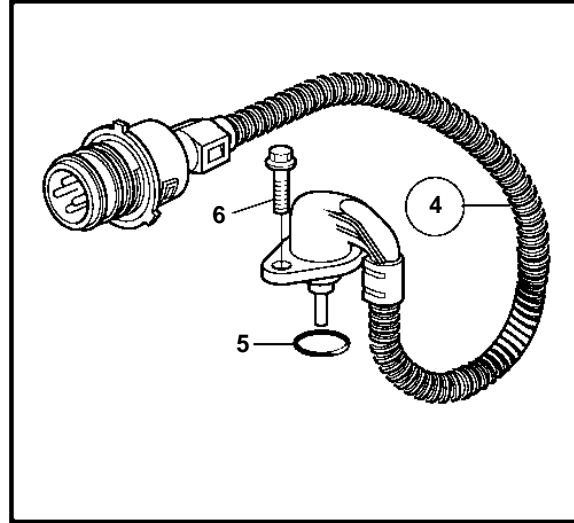

TWD1240VE, TAD1241VE, TAD1242VE

18128

TWD1240VE, TAD1241VE, TAD1242VE

REF	PART NO.	QTY	DESCRIPTION	SEE SEC.	NOTES
1	20508011	1	Tachometer sensor		(20374282)
2	974673	1	· O-ring		
3	940326	1	Screw		
4	20706889	1	Sender		Turbo pressure and charge air temp sensor.
5	975632	1	· O-ring		
6	946934	2	Flange screw		
7	20576614	1	Temperature sensor, coolant water temp.		
8	949656	1	· O-ring		
9	946440	1	Flange screw		
10	1077574	1	Sender, oil pressure/temperature		
11	968559	1	· O-ring		
12	20424056	1	Fuel press regulator		
13	947622	1	Gasket		
14	862154	1	Temperature sensor, coolant water		
	862627	1	Temperature sensor, oil		
15	11998	2	Gasket		
15A	3832778	1	Reduction nipple		
16	866835	1	Pressure sensor		
			· Bulletin P-38-6-1	P-38-6-1-EN	Vibration Damping Kit
17	421528	1	Reduction nipple, oil		
18	11996	1	Gasket		
19	948211	X	Strip clamp		
20	862251	1	Tachometer sensor		
21	948884	1	Washer		
22	8140024	1	Level sensor		