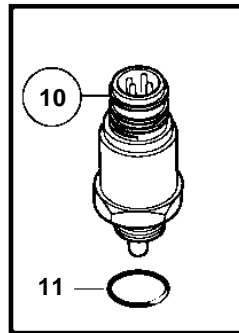

TWD1240VE, TAD1241VE, TAD1242VE

18128

TWD1240VE, TAD1241VE, TAD1242VE

REF	PART NO.	QTY	DESCRIPTION	SEE SEC.	NOTES
1	20508011	1	Tachometer sensor		(20374282)
2	974673	1	· O-ring		
3	940326	1	Screw		
4	20706889	1	Sender		Turbo pressure and charge air temp sensor.
5	975632	1	· O-ring		
6	946934	2	Flange screw		
7	20576614	1	Temperature sensor, coolant water temp.		
8	949656	1	· O-ring		
9	946440	1	Flange screw		
10	1077574	1	Sender, oil pressure/temperature		
11	968559	1	· O-ring		
12	20424056	1	Fuel press regulator		
13	947622	1	Gasket		
14	862154	1	Temperature sensor, coolant water		
	862627	1	Temperature sensor, oil		
15	11998	2	Gasket		
15A	3832778	1	Reduction nipple		
16	866835	1	Pressure sensor		
			· Bulletin P-38-6-1	P-38-6-1-EN	Vibration Damping Kit
17	421528	1	Reduction nipple, oil		
18	11996	1	Gasket		
19	948211	X	Strip clamp		
20	862251	1	Tachometer sensor		
21	948884	1	Washer		
22	8140024	1	Level sensor		