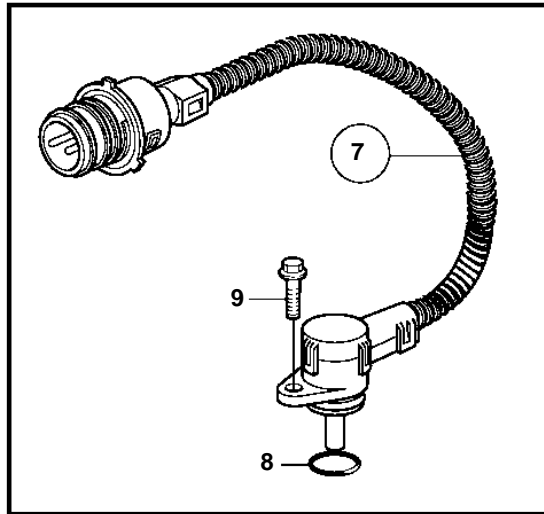

TWD1240VE, TAD1241VE, TAD1242VE

18128

TWD1240VE, TAD1241VE, TAD1242VE

REF	PART NO.	QTY	DESCRIPTION	SEE SEC.	NOTES
1	20508011	1	Tachometer sensor		(20374282)
2	974673	1	· O-ring		
3	940326	1	Screw		
4	20706889	1	Sender		Turbo pressure and charge air temp sensor.
5	975632	1	· O-ring		
6	946934	2	Flange screw		
7	20576614	1	Temperature sensor, coolant water temp.		
8	949656	1	· O-ring		
9	946440	1	Flange screw		
10	1077574	1	Sender, oil pressure/temperature		
11	968559	1	· O-ring		
12	20424056	1	Fuel press regulator		
13	947622	1	Gasket		
14	862154	1	Temperature sensor, coolant water		
	862627	1	Temperature sensor, oil		
15	11998	2	Gasket		
15A	3832778	1	Reduction nipple		
16	866835	1	Pressure sensor		
			· Bulletin P-38-6-1	P-38-6-1-EN	Vibration Damping Kit
17	421528	1	Reduction nipple, oil		
18	11996	1	Gasket		
19	948211	X	Strip clamp		
20	862251	1	Tachometer sensor		
21	948884	1	Washer		
22	8140024	1	Level sensor		