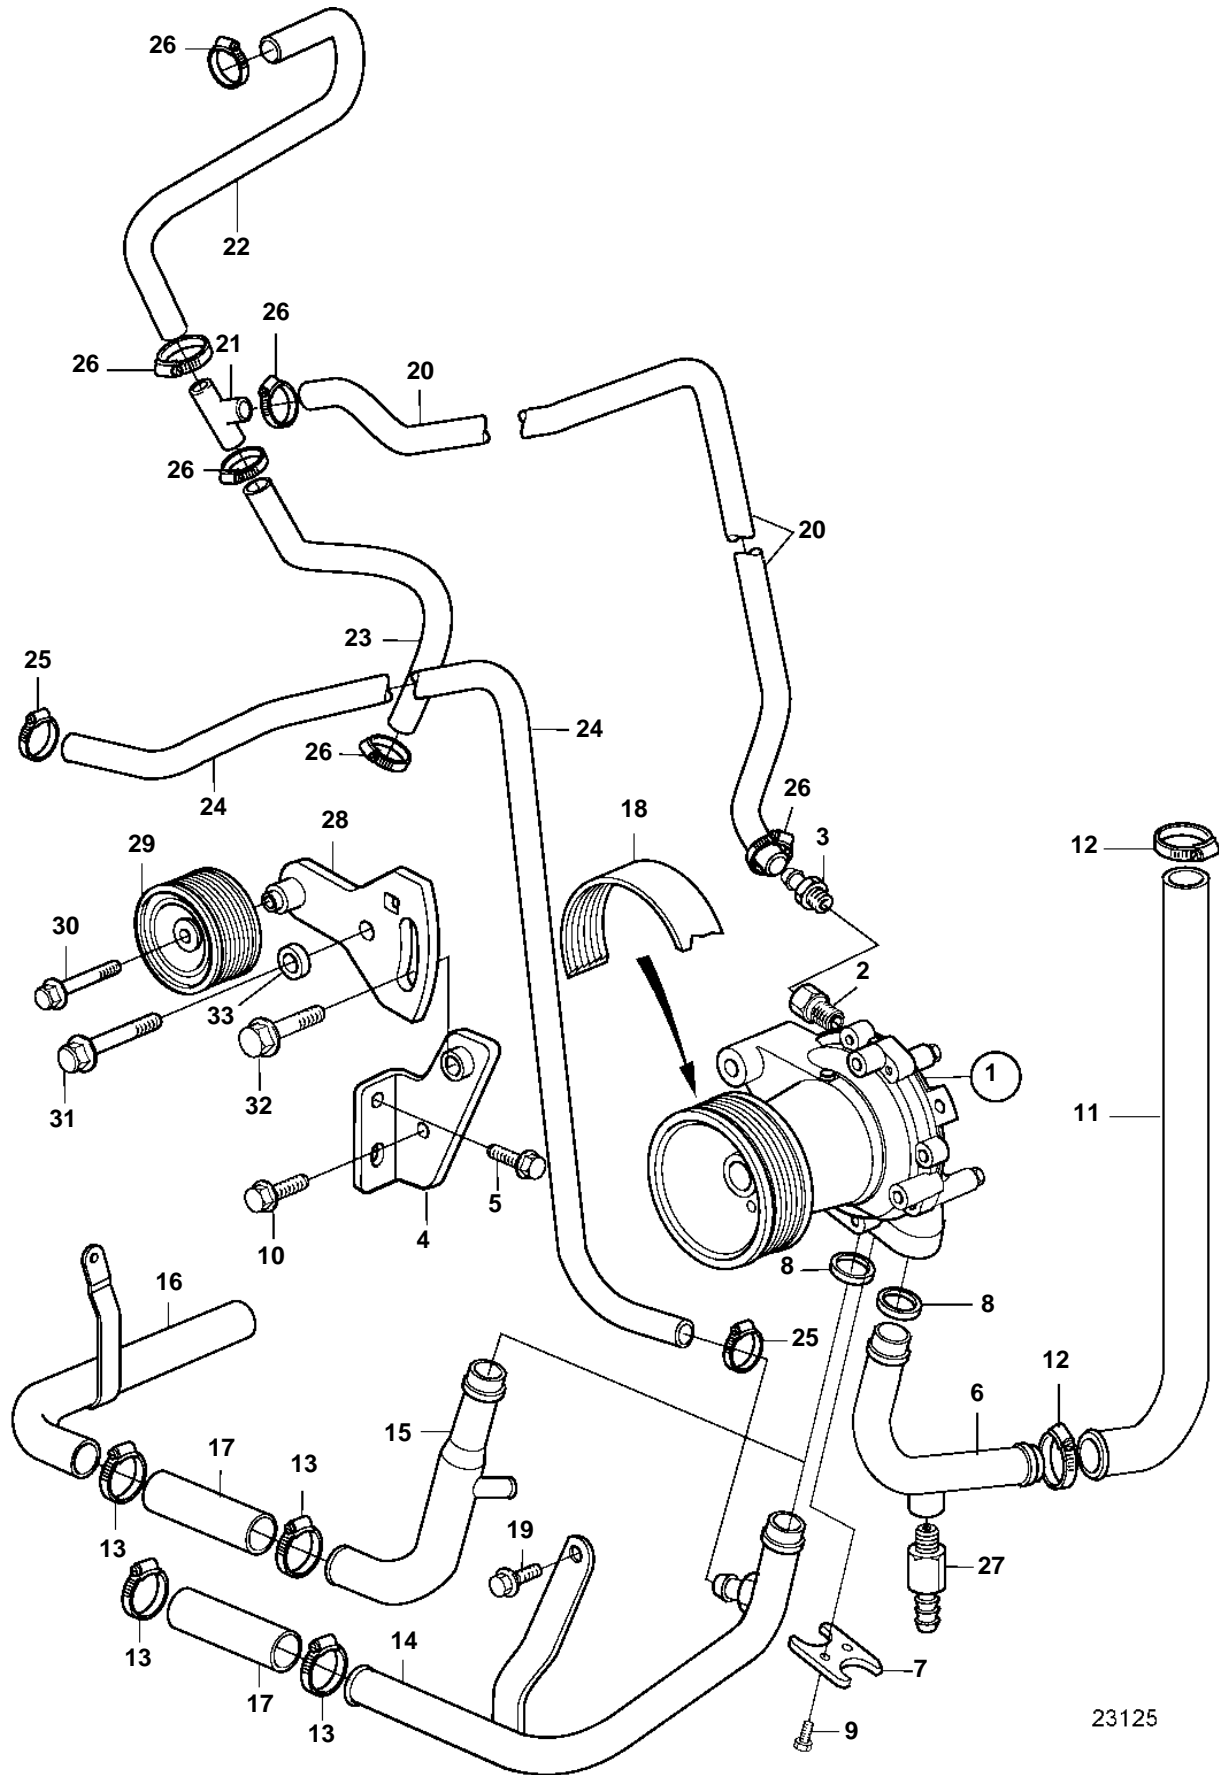

TWD1240VE

TWD1240VE

REF	PART NO.	QTY	DESCRIPTION	SEE SEC.	NOTES
1	3830046	1	Circulation pump		
				4646	
2	862109	1	· Nipple		
3	942722	1	· Nipple		
4	3835375	1	Bracket		
5	968436	2	Flange screw		
6	3835916	1	Coolant pipe		
7	11030747	1	Anchorage		
8	11030751	2	Sealing ring		
9	946934	2	Flange screw		
10	965194	1	Screw		
11	944386	X	Hose, intercooler		L=500mm
12	943475	2	Hose clamp		
13	943476	X	Hose clamp		
14	3835378	1	Coolant pipe, radiator		Replaced by 1 pc pipe 3837335, 1 pc pipe 3837337, hose 952973 (100mm) and 2 pcs hose clamp 943476.
15	3837337	1	Coolant pipe		
16	3837335	1	Coolant pipe		
17	952973	X	Hose		L=100mm
18	979057	1	Drive belt		
19	946440	1	Flange screw		
20	943367	X	Hose		L=1200mm
21	419446	1	T-pipe		
22	943367	X	Hose		L=650mm
23	943367	X	Hose		L=200mm
24	952969	X	Rubber hose		L=1550mm
25	943472	2	Hose clamp		
26	943470	6	Hose clamp		
27	949918	1	Drain cock		
28	3843730	1	Belt tensioner		
29	3827501	1	Idler gear		
30		1	· Flange screw		
31	979934	1	Flange screw		
32	965196	1	Screw		
33	3843732	1	Spacer tube		