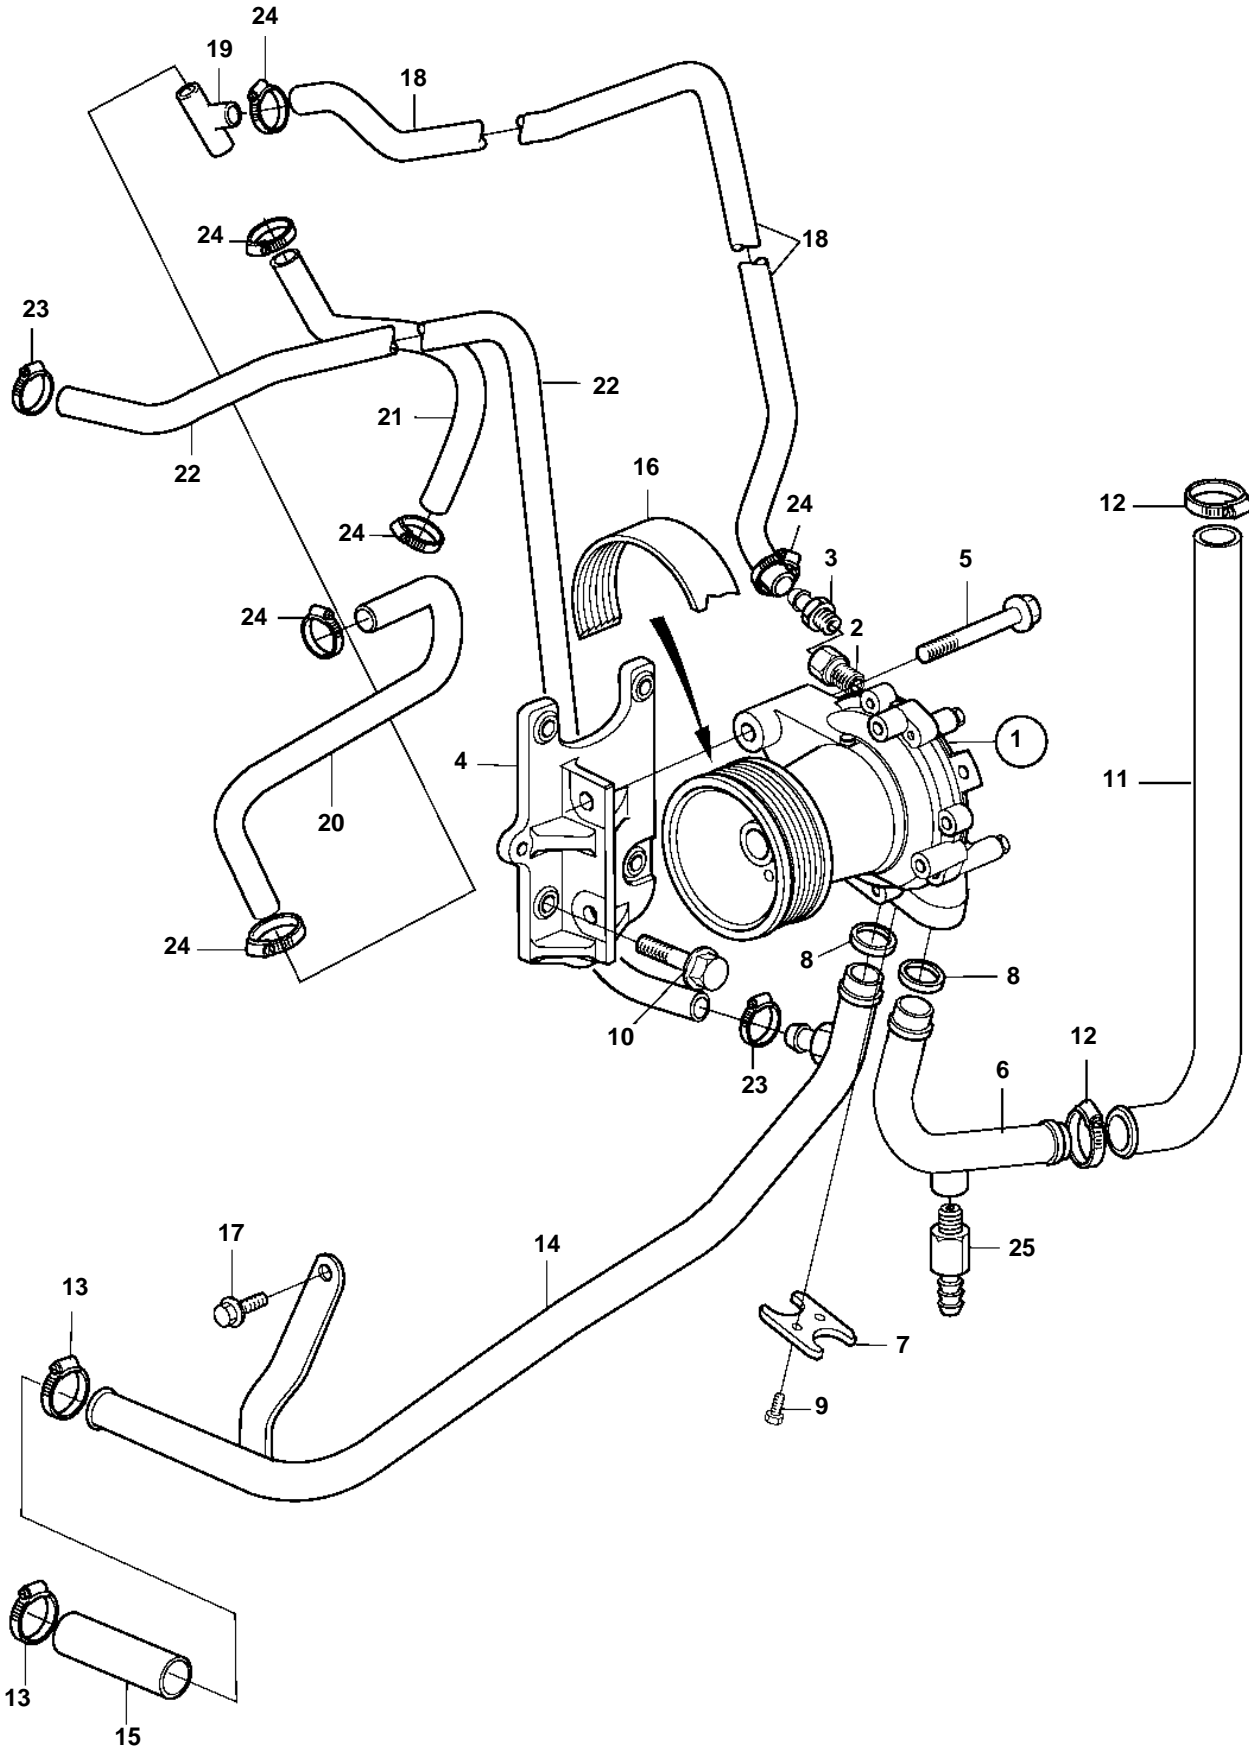

TWD1240VE

18732

TWD1240VE

REF	PART NO.	QTY	DESCRIPTION	SEE SEC.	NOTES
1	3830046	1	Circulation pump		
				4646	
2	862109	1	· Nipple		
3	942722	1	· Nipple		
4	3830047	1	Bracket		
5	965194	2	Screw		
6	3835916	1	Coolant pipe		
7	11030747	1	Anchorage		
8	11030751	2	Sealing ring		
9	946934	2	Flange screw		
10	975199	4	Flange screw		
11	944386	X	Hose, intercooler		L=500mm
12	943475	2	Hose clamp		
13	943476	2	Hose clamp		
14	877745	1	Pipe set, radiator		
15	952973	X	Hose		L=100mm
16	3830066	1	Drive belt		
17	946440	1	Flange screw		
18	943367	X	Hose		L=1200mm
19	419446	1	T-pipe		
20	943367	X	Hose		L=650mm
21	943367	X	Hose		L=200mm
22	952969	X	Rubber hose		L=1500mm
23	943472	2	Hose clamp		
24	943470	6	Hose clamp		
25	949918	1	Drain cock		