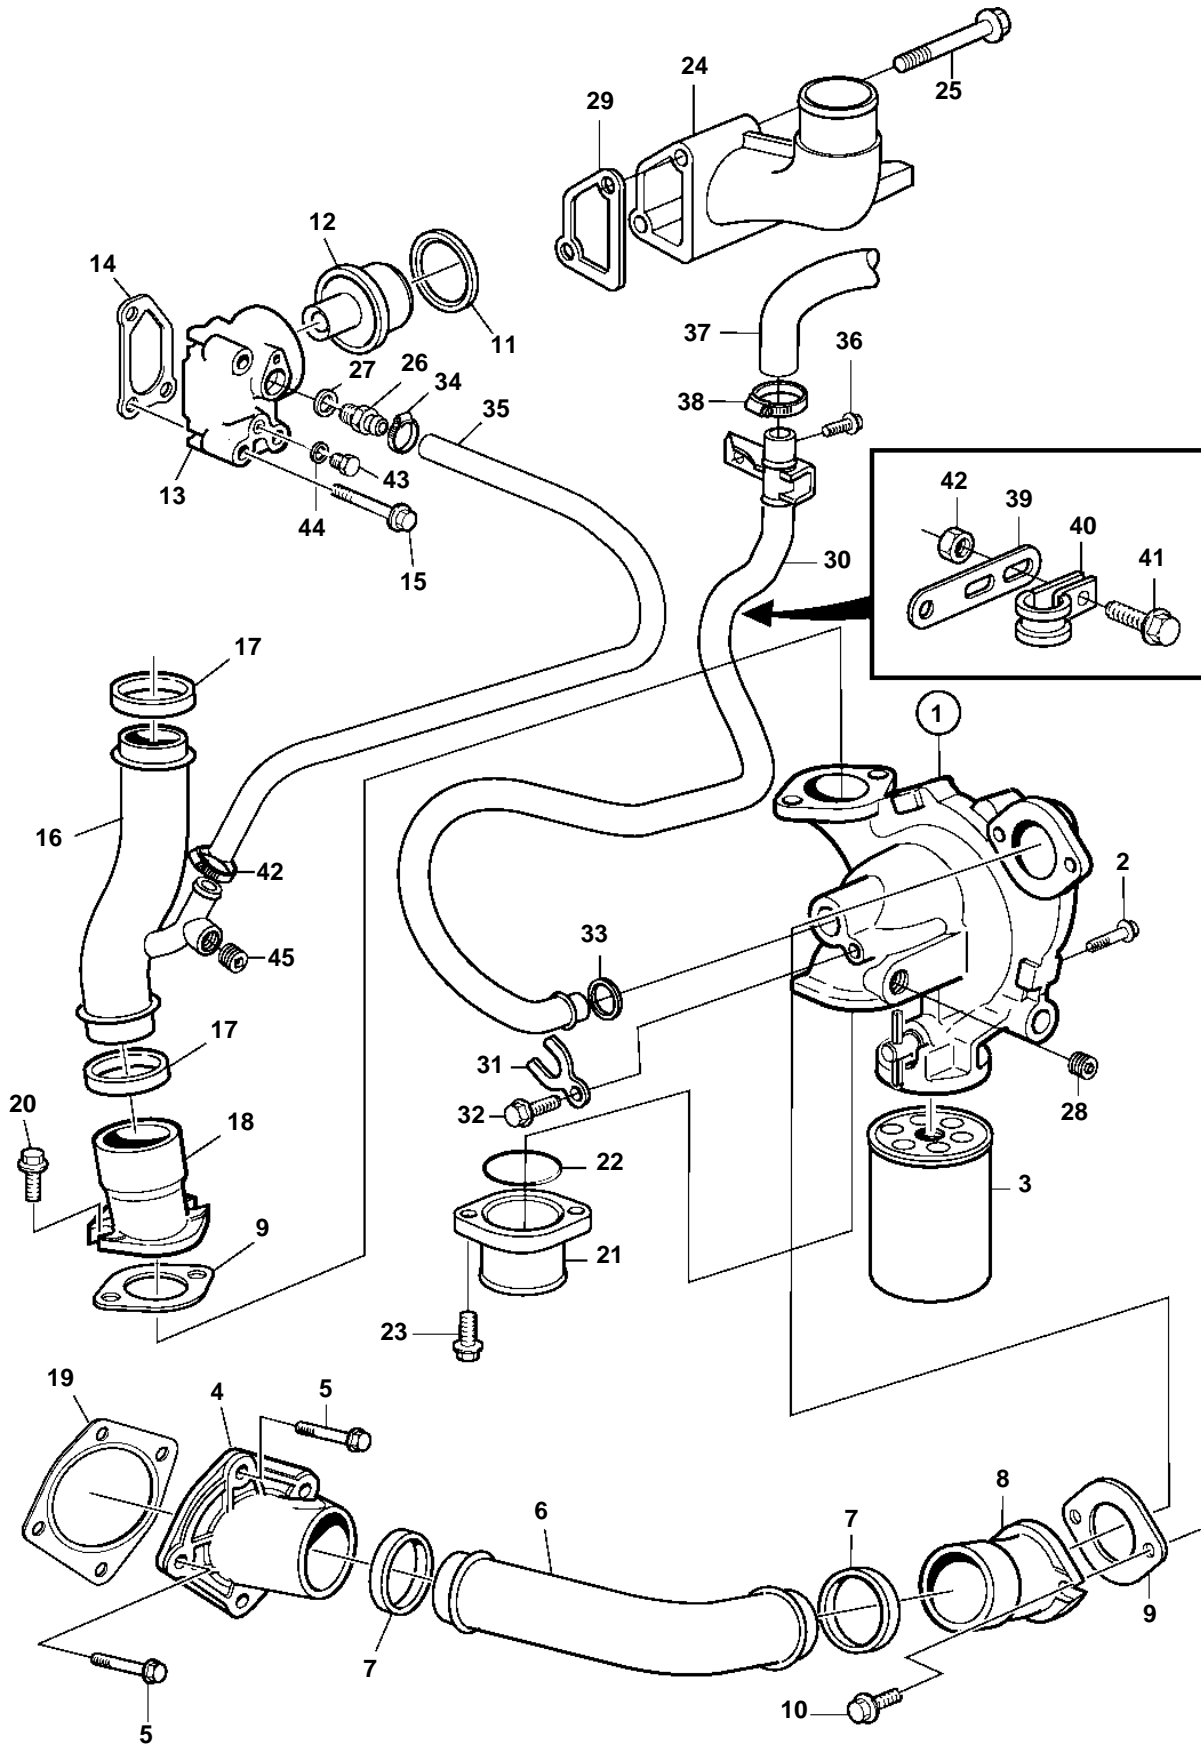

TAD1241VE, TAD1242VE, TAD1250VE, TAD1251VE, TAD1252VE

20448

TAD1241VE, TAD1242VE, TAD1250VE, TAD1251VE, TAD1252VE

REF	PART NO.	QTY	DESCRIPTION	SEE SEC.	NOTES
1		1	Water pump		
				4647	
2	947790	4	Flange screw		
3	20532237	1	Coolant filter		
4	8130184	1	Pipe connection		
5	946671	4	Flange screw		
6	8170314	1	Coolant pipe		
7	1547254	2	Sealing ring		
8	8170513	1	Pipe connection		
9	8170514	2	Gasket		
10	946173	2	Flange screw		
11	1544710	1	Sealing ring		
12	8149182	1	Thermostat		82°C
13	3832971	1	Connector		
14	8170519	1	Gasket		
15	965181	3	Screw		
16	3835928	1	Coolant pipe		
17	1547254	2	Sealing ring		
18	8170513	1	Pipe connection		
19	8130185	1	Gasket		
20	946173	2	Flange screw		
21	3943401	1	Coolant pipe		
22	925255	1	O-ring		
23	946173	2	Flange screw		
24	20585610	1	Coolant pipe		(20463008)
25	965181	4	Screw		
26	981250	1	Nipple		
27	947628	1	Gasket		
28	979947	1	Plug		
29	8149301	1	Gasket		
30	20449272	1	Filler pipe		(3979791)
31	1546531	1	Lock brace		
32	946440	1	Flange screw		
33	471708	1	Sealing ring		
34	943473	1	Hose clamp		
35	3835323	1	Hose		L=600mm
36	945444	1	Flange screw		
37	952973	X	Hose		L=600mm
38	943476	1	Hose clamp		
39	965534	1	Bracket		
40	952637	1	Clamp		
41	946440	1	Flange screw		
42	948645	1	Lock nut		
43	960632	1	Plug		
44	11998	1	Gasket		
45	479977	1	Plug		