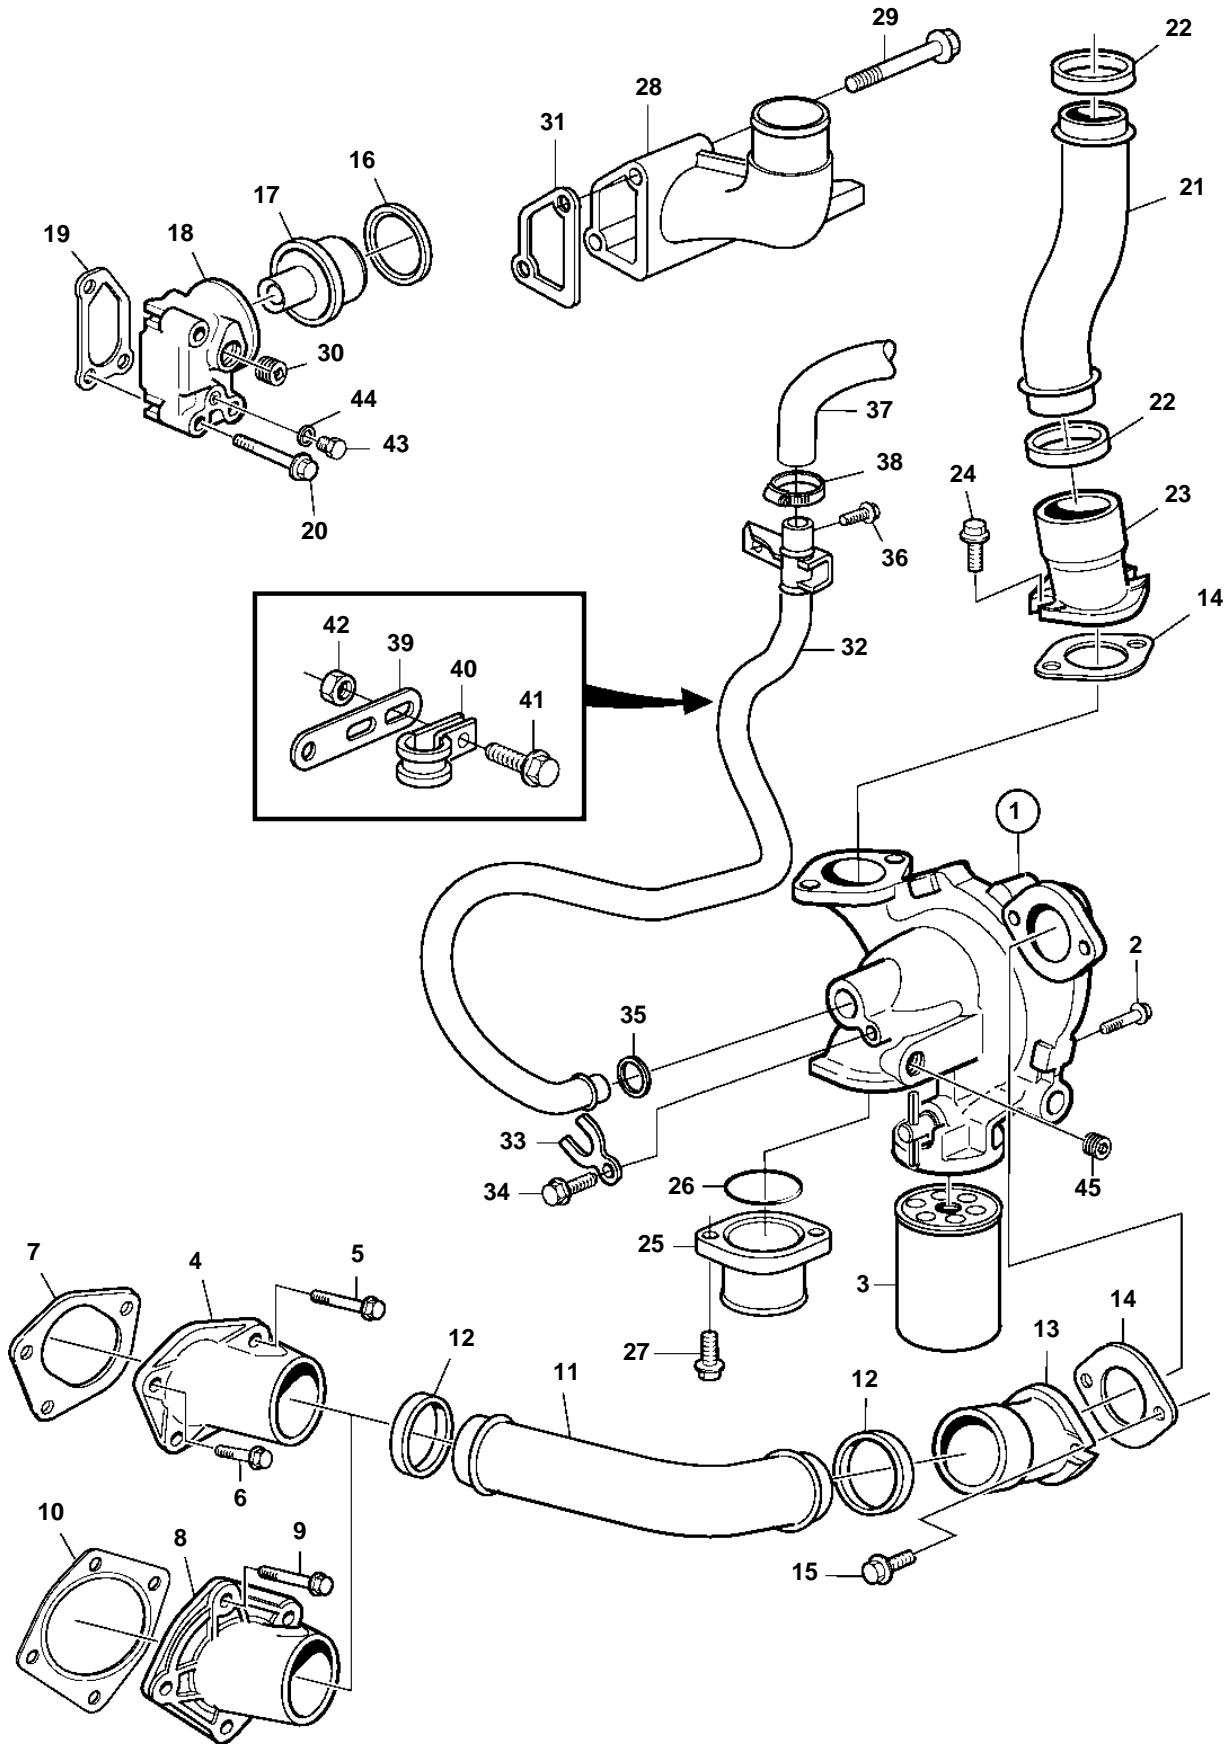

TAD1241VE, TAD1242VE

23124

TAD1241VE, TAD1242VE

REF	PART NO.	QTY	DESCRIPTION	SEE SEC.	NOTES
1		1	Water pump		
				4647	
2	947790	4	Flange screw		
3	20532237	1	Coolant filter		(1699830)
4	1677855	1	Pipe connection		SN-369406
5	945444	1	Flange screw		L=40mm
6	948217	2	Flange screw		L=30mm
7	8170515	1	Gasket		
8	8130184	1	Pipe connection		
9	946671	4	Flange screw		
10	8130185	1	Gasket		
11	8170314	1	Coolant pipe		
12	1547254	2	Sealing ring		
13	8170513	1	Pipe connection		
14	8170514	2	Gasket		
15	946173	2	Flange screw		
16	1544710	1	Sealing ring		
17	8149182	1	Thermostat		82!C
18	3832971	1	Connector		
19	8170519	1	Gasket		
20	965181	3	Screw		
21	8170319	1	Coolant pipe		
22	1547254	2	Sealing ring		
23	8170513	1	Pipe connection		
24	946173	2	Flange screw		
25	3943401	1	Coolant pipe		
26	925255	1	O-ring		
27	946173	2	Flange screw		
28	20585610	1	Coolant pipe		
29	965181	2	Screw		
30	942352	1	Plug		
31	8149301	1	Gasket		
32	20449272	1	Filler pipe		
33	1546531	1	Lock brace		
34	946440	1	Flange screw		
35	471708	1	Sealing ring		
36	945444	1	Flange screw		
37	952973	X	Hose		L=600mm
38	943476	1	Hose clamp		
39	965534	1	Bracket		
40	952637	1	Clamp		
41	946440	1	Flange screw		
42	948645	1	Lock nut		
43	960632	1	Plug		
44	11998	1	Gasket		
45	979947	1	Plug		