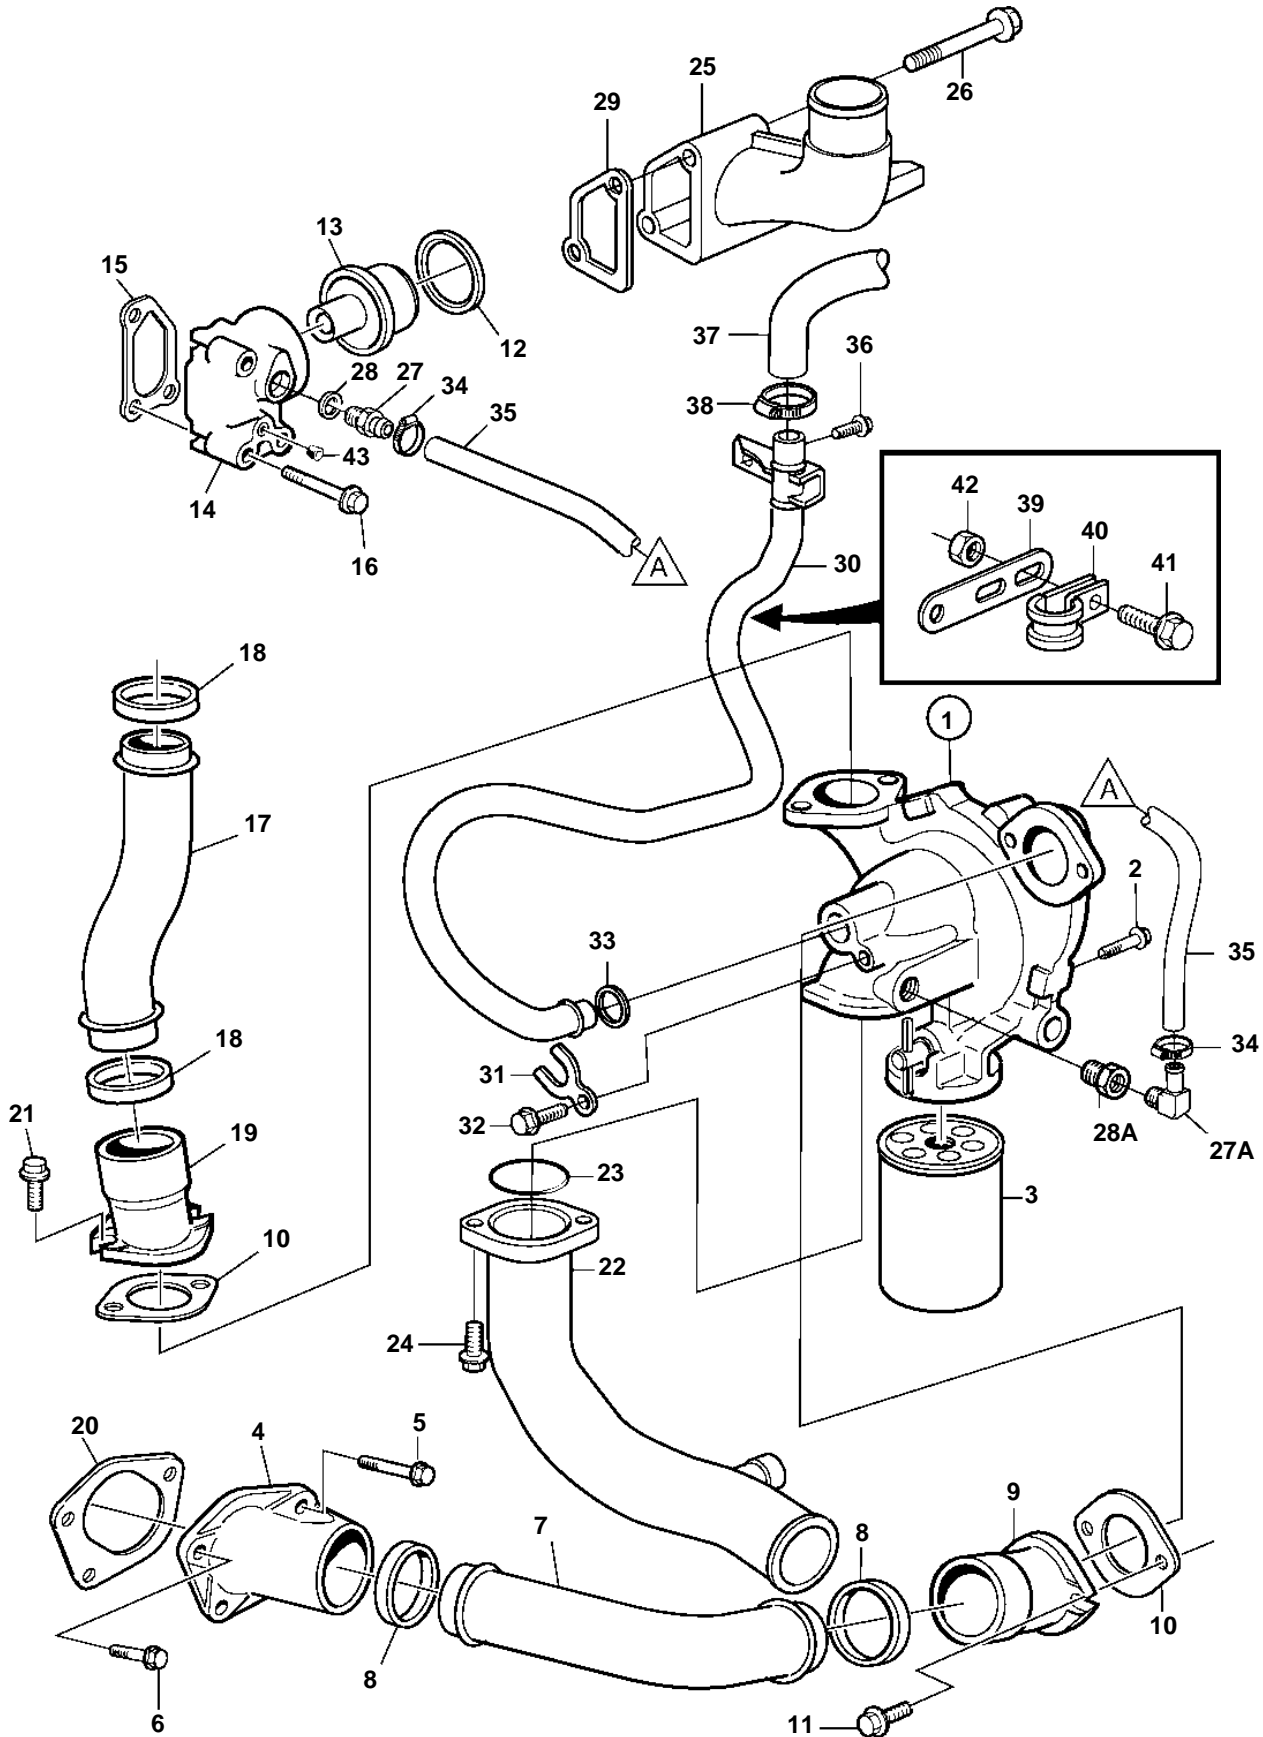

TWD1240VE

TWD1240VE

REF	PART NO.	QTY	DESCRIPTION	SEE SEC.	NOTES
1		1	Water pump		
				4647	
2	947790	4	Flange screw		
3	20532237	1	Coolant filter		(1699830)
4	1677855	1	Pipe connection		
5	945444	1	Flange screw		L=40mm
6	948217	2	Flange screw		L=30mm
7	8170314	1	Coolant pipe		
8	1547254	2	Sealing ring		
9	8170513	1	Pipe connection		
10	8170514	2	Gasket		
11	946173	2	Flange screw		
12	1544710	1	Sealing ring		
13	3839110	1	Thermostat		75°C
14	3832971	1	Connector		
15	8170519	1	Gasket		
16	965181	3	Screw		
17	8170319	1	Coolant pipe		
18	1547254	2	Sealing ring		
19	8170513	1	Pipe connection		
20	8170515	1	Gasket		
21	946173	2	Flange screw		
22	3832791	1	Coolant pipe		
23	925255	1	O-ring		
24	946173	2	Flange screw		
25	3830049	1	Coolant pipe		
26	946671	4	Flange screw		
27	981250	1	Nipple		
27A	980569	1	Elbow nipple		
28	11998	1	Gasket		
28A	980432	1	Nipple		
29	8149301	1	Gasket		
30	3828685	1	Filler pipe		
31	1546531	1	Lock brace		
32	946440	1	Flange screw		
33	471708	1	Sealing ring		
34	943473	2	Hose clamp		
35	969033	X	Rubber hose		L=700mm
36	945444	1	Flange screw		
37	952973	X	Hose		L=600mm
38	943476	1	Hose clamp		
39	965534	1	Bracket		
40	952637	1	Clamp		
41	946440	1	Flange screw		
42	948645	1	Lock nut		
43	960632	1	Plug		