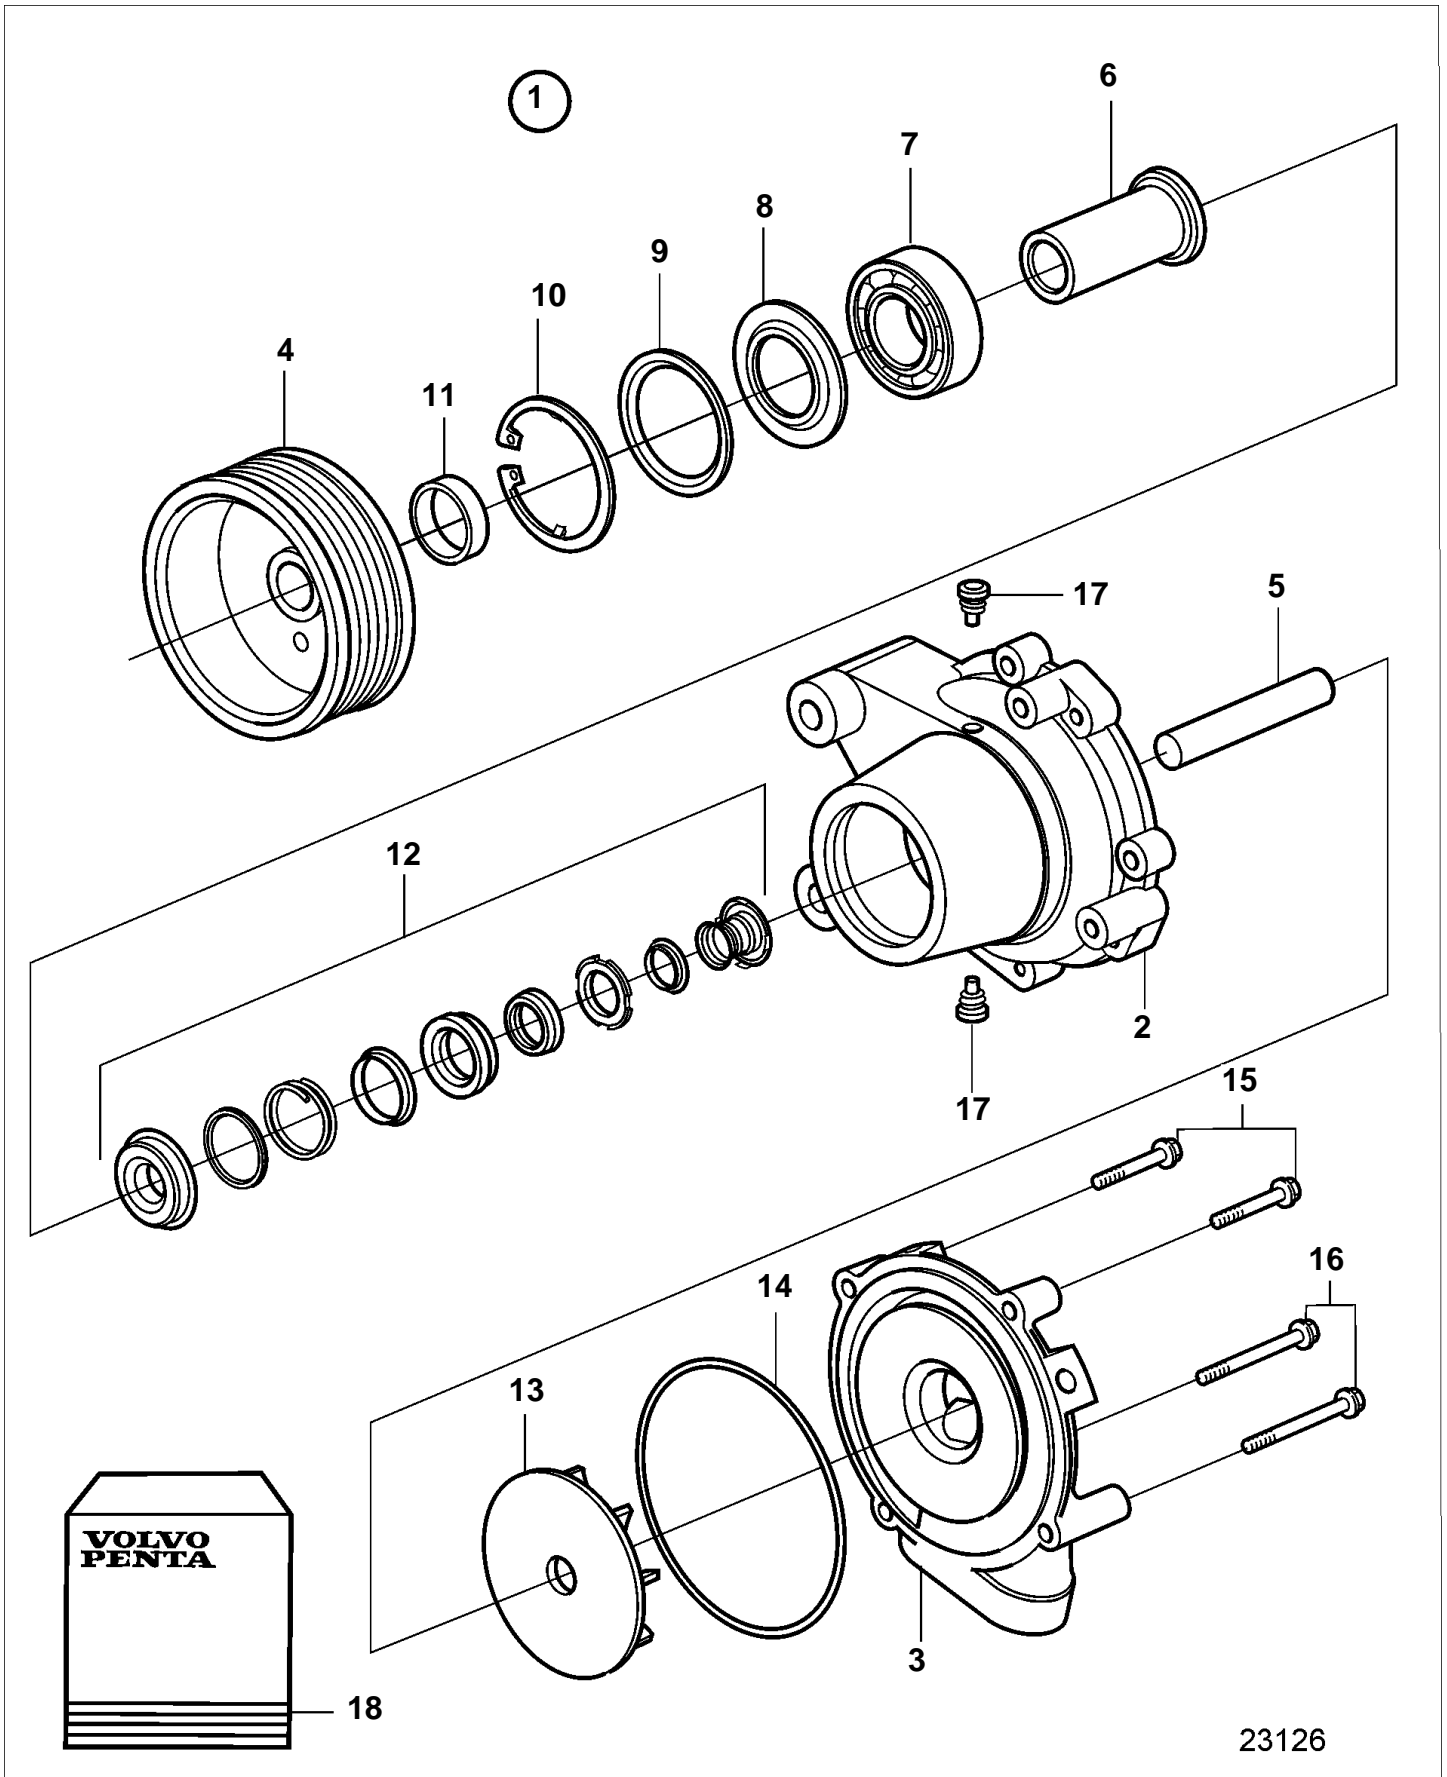

TWD1240VE

TWD1240VE

REF	PART NO.	QTY	DESCRIPTION	NOTES
1	3830046	1	Circulation pump	
2		1	· Housing	
3	11030791	1	· Pump housing	Replaced by water pump assembly 3830046.
4	3830051	1	· Pulley	
5	11030743	1	· Shaft	Included in repair kit 11990043.
6	421549	1	· Shaft	
7	1675763	1	· Ball bearing	Included in repair kit 11990043.
8	949053	1	· Protecting plate	Included in repair kit 11990043.
9	11030663	1	· Spacer ring	
10	11030662	1	· Snap ring	
11	11030742	1	· Spacer ring	
12	1676432	1	· Sealing ring	Included in repair kit 11990043.
13	11030740	1	· Impeller	Included in repair kit 11990043.
14	983098	1	· O-ring	Included in repair kit 11990043.
15	965212	2	· Screw	L=35mm
16	965214	2	· Screw	L=55mm
17	11030155	2	· Plastic plug	
18	11990043	1	Repair kit	SEE GROUP 99